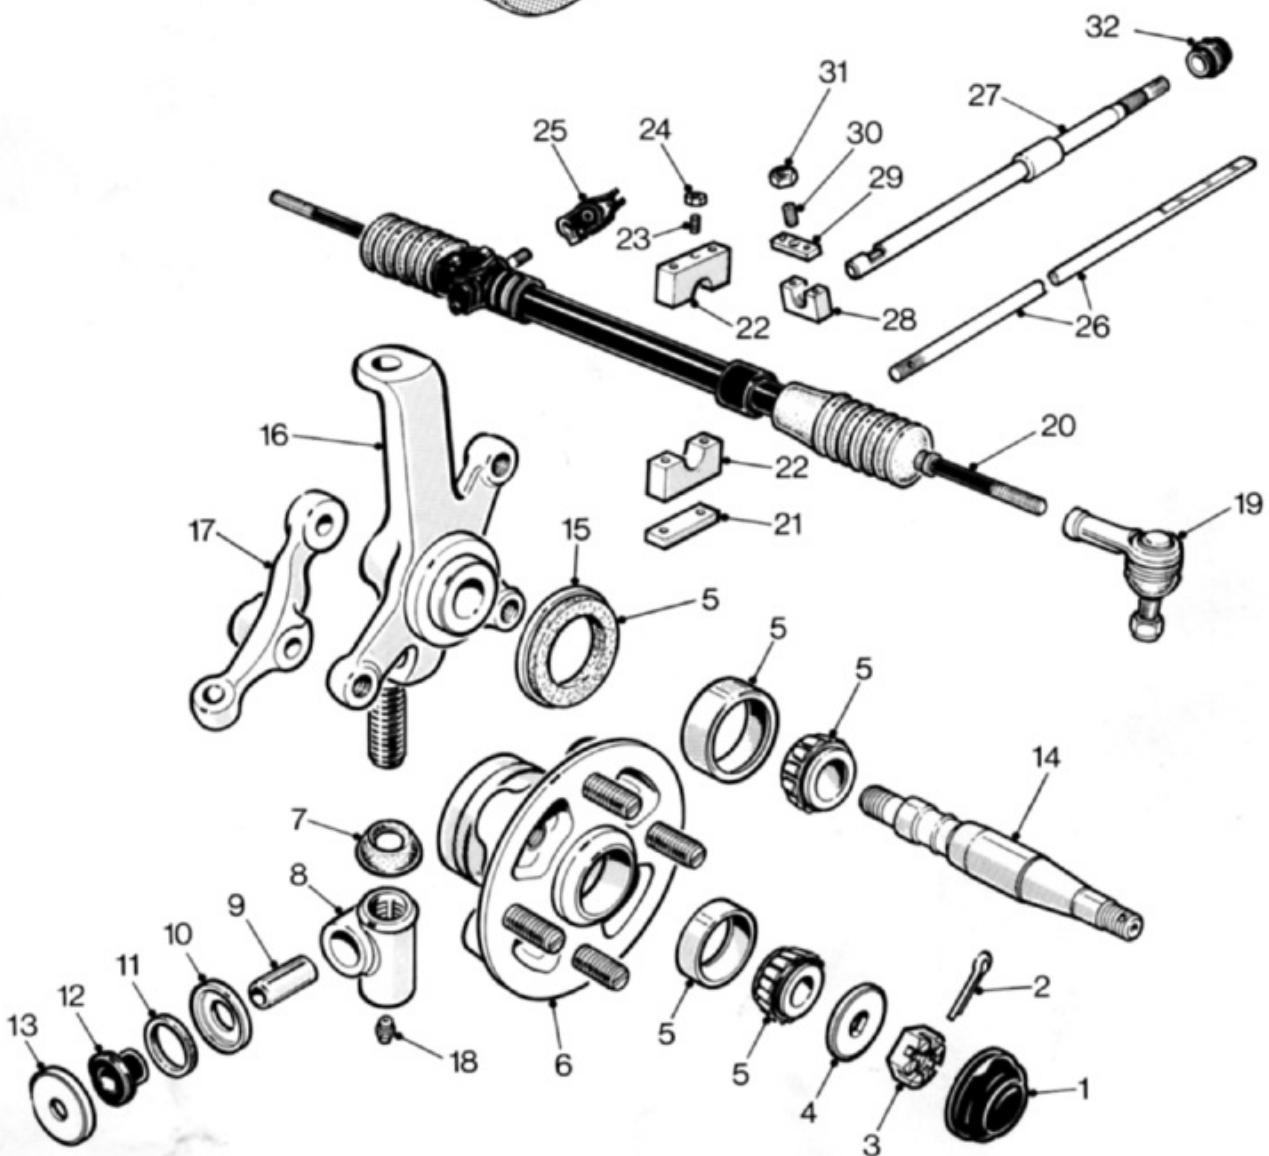

6 UPRIGHT & STEERING

6 UPRIGHT & STEERING

ITEM	PART NUMBER	DESCRIPTION	REMARKS
1	102689	Dust Cap - Front Hub	
2	PN141	Split Pin 1/8 x 1"	
3	LN2211	Slotted Nut - Stub Axle	
4	102690	"D" Washer - Stub Axle	
5	ABK037	Wheel Bearing Kit	1 per Hub
6	146479	Hub - Triumph Centres	
6	75113	Hub - Ford Centres	
7	75128	Rubber Seal - Trunnion to Upright	
8	75132	Trunnion L/H	
8	75131	Trunnion R/H	
9	75133	Trunnion Sleeve	Stainless Steel
10	75138	Trunnion Inner Washer	
11	75137	Trunnion 'O' Seal Rubber	
12	75136	Trunnion Top Hat Bush - Nylon	
13	75139	Trunnion Outer Washer	
14	UKC0697	Stub Axle	75 onwards
15	NA988	Seal - Front Hub - Felt	
16	306604	Vertical Link L/H	Live Axle 75 onwards
16	306603	Vertical Link R/H	De Dion → 07/91
* 16	75112	Vertical Link L/H	De Dion 07/91 →
* 16	75111	Vertical Link R/H	De Dion 07/91 →
17	211048A	Tie Rod Lever L/H	75 →
17	211049A	Tie Rod Lever R/H	75 →
18	500098	Grease Nipple - Trunnion	
19	QR1572	Track Rod End	Single
20	MRP16	Steering Rack	RHD → 1981
20	75601	Steering Rack	1981 → RHD Cycle Wing
20	75602	Steering Rack	1981 → LHD Cycle Wing
20	75603	Steering Rack	1981 → RHD Flared Wing
20	75604	Steering Rack	1981 → RHD Flared Wing
21	75606	Spacer - Rack Mounting	
22	75061	Steering Rack Clamp	→ 1981
22	75064	Steering Rack Clamp	81-07/91
22	75066	Steering Rack Clamp	07/91 →
23	75065	Grub Screw 5 x 15mm	
24	NMPF5	Lock Nut	
25	225-588	Universal Joint	
26	75028A	Lower Steering Column	
27	75029A	Lower Steering Column - Collapsible	Certain Markets Only
27	75027A	Upper Steering Column	
28	75023	Steering Column Clamp	
29	75024	Steering Column Clamp Plate	
30	75026	Grub Screw - Clamp Plate	
31	NFPH 7/16	Lock Nut - Grub Screw	
32	B8466	Bush Steering Column	
	MGK5	Steering Rack Gaitors	1981 →
	75055	Tube Upper Column Outer	RHD
	76074	Steering Lock Tube	LHD
	76075	Steering Lock Tube	RHD
	76353	Sealing Plate Pedal Box	
	X036M6289Z	Grommet Steering Column	
	79505	Pedal Box Sealing Box	
	QSK1405	Trunnion Repair Kit	