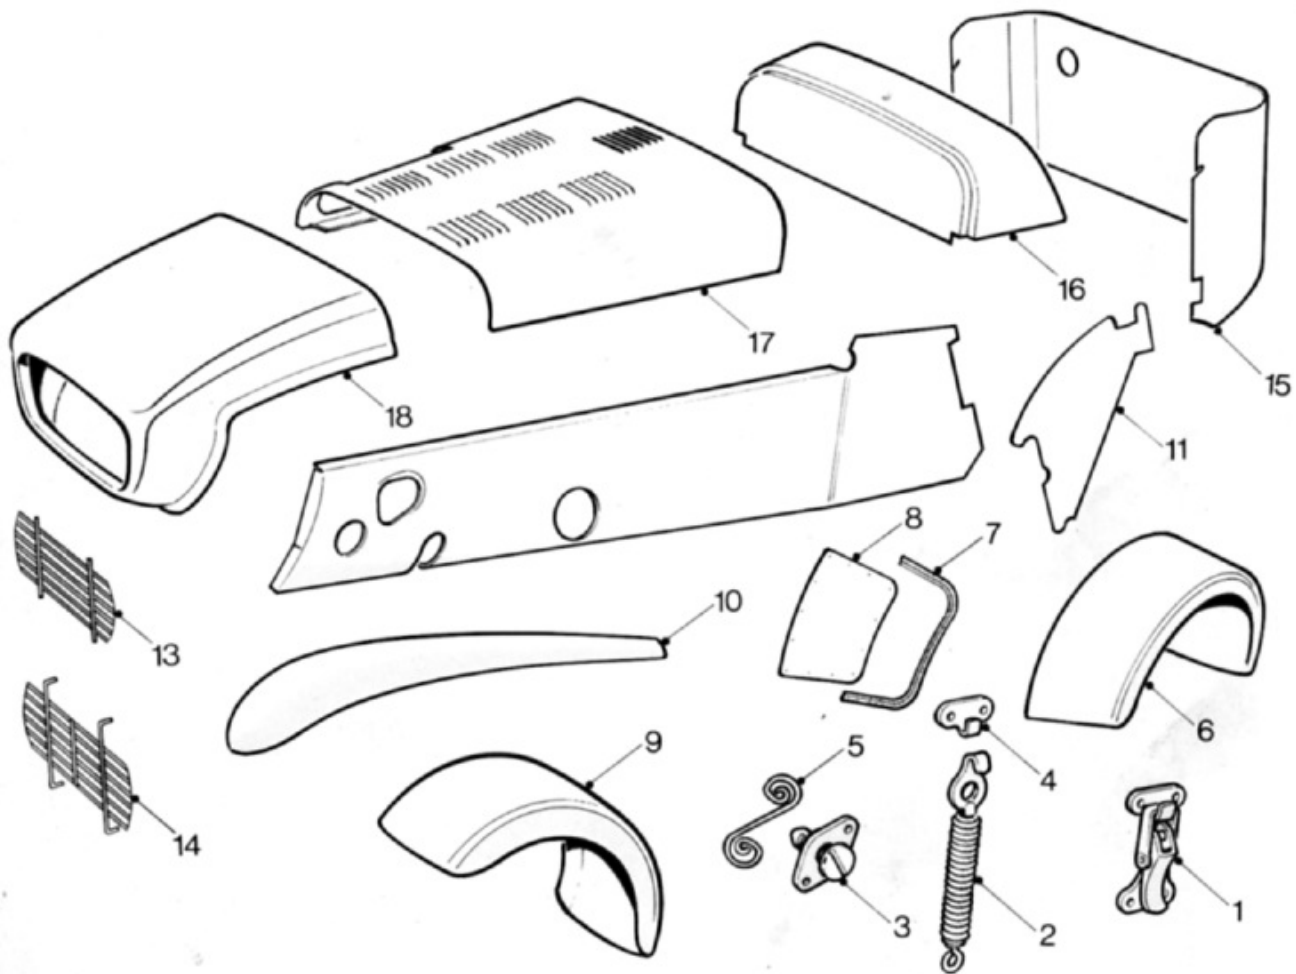

12 BODY

12 BODY

ITEM	PART NUMBER	DESCRIPTION	REMARKS
1	76015E	Bonnet Toggle - Early Type "Zinc"	→ 04/91
1	76015	Bonnet Toggle	05/91 →
2	76016	Spring - Bonnet Catch	
3	76011	Dzus Fastener - Nose Cone Lower	Long
3	76012	Dzus Fastener - Nose Cone Upper	Short
4	76014E	Bonnet Catch Plate - Early Type "Zinc"	→ 04/91
4	76014	Bonnet Catch Plate	05/91 →
5	76013	Dzus Fastener Wire	
6	F76035	Rear Wing - LH	*
6	F76036	Rear Wing - RH	*
6	A76035	Rear Wing - LH Aluminium	
6	A76036	Rear Wing - RH Aluminium	
7	76901	Piping - Rear Wing Protector	3/16" x 1"
7	76902	Wing Piping 1/4" x 1"	
8	77314E	Protector - LH 13 3/4" x 10	→ 91
8	77315E	Protector - RH 15 5/8" x 10	→ 91
8	77314	Protector - LH 13 1/2" x 9 1/2"	91 →
8	77315	Protector - RH 9 1/2" x 9 1/2"	91 →
9	F76102	Cycle Wing - Fibreglass	*
9	A76102	Cycle Wing - Aluminium	
10	F76043	Front Wing - LH Flared	*
10	F76044	Front Wing - RH Flared	*
11	76416	Wheel Arch Panel - LH	Short Cockpit
11	76417	Wheel Arch Panel - RH	Short Cockpit
11	76418	Wheel Arch Panel - LH	L/C & DD → 89
11	76419	Wheel Arch Panel - RH	L/C & DD → 89
11	76420	Wheel Arch Panel - Not Handed	D/D 1990 →
12	76411	Side Skin - LH S/C & L/C	
12	76412	Side Skin - RH S/C & L/C	
12	76413	Side Skin - LH De Dion → 89	
12	76414	Side Skin - RH De Dion → 89	
12	76437	Side Skin - LH De Dion 90 →	
12	76438	Side Skin - RH De Dion 90 →	
13	76018E	Radiator Grill → 09/90	
14	76018	Radiator Grill 10/90 →	
15	76018A	Radiator Grill 10/90 →	Chrome
15	76427	Rear Panel - Variations	S/C
15	76428	Rear Panel - Variations	L/C & D/D
16	76421	Scuttle Panel - Variations	→ 1981
16	76422	Scuttle Panel - 1981 → RHD	
16	76423	Scuttle Panel - 1981 → LHD	
17	76399	Bonnet - Plain	
17	76404	Bonnet - Louvered - Twin Cam	
17	76405	Bonnet - Louvered - Super Sprint	
17	76403	Bonnet - GT	
18	F76101	Nose Cone	*
18	F78606	Nose Cone - Germany	*
18	A76101	Nose Cone - Aluminium	
18	F76109	Bonnet Bulge - Fibreglass	*
18	76409	Bonnet Scoop - Aluminium	
18	79603	Bonnet Hook Back Plate	
18	76348	Washer - Bonnet Spring (Large Dia)	
18	76019E	Clip - Radiator Grill → 09/90	*
18	76019	Clip - Radiator Grill 10/90 →	

* Please specify colour when ordering