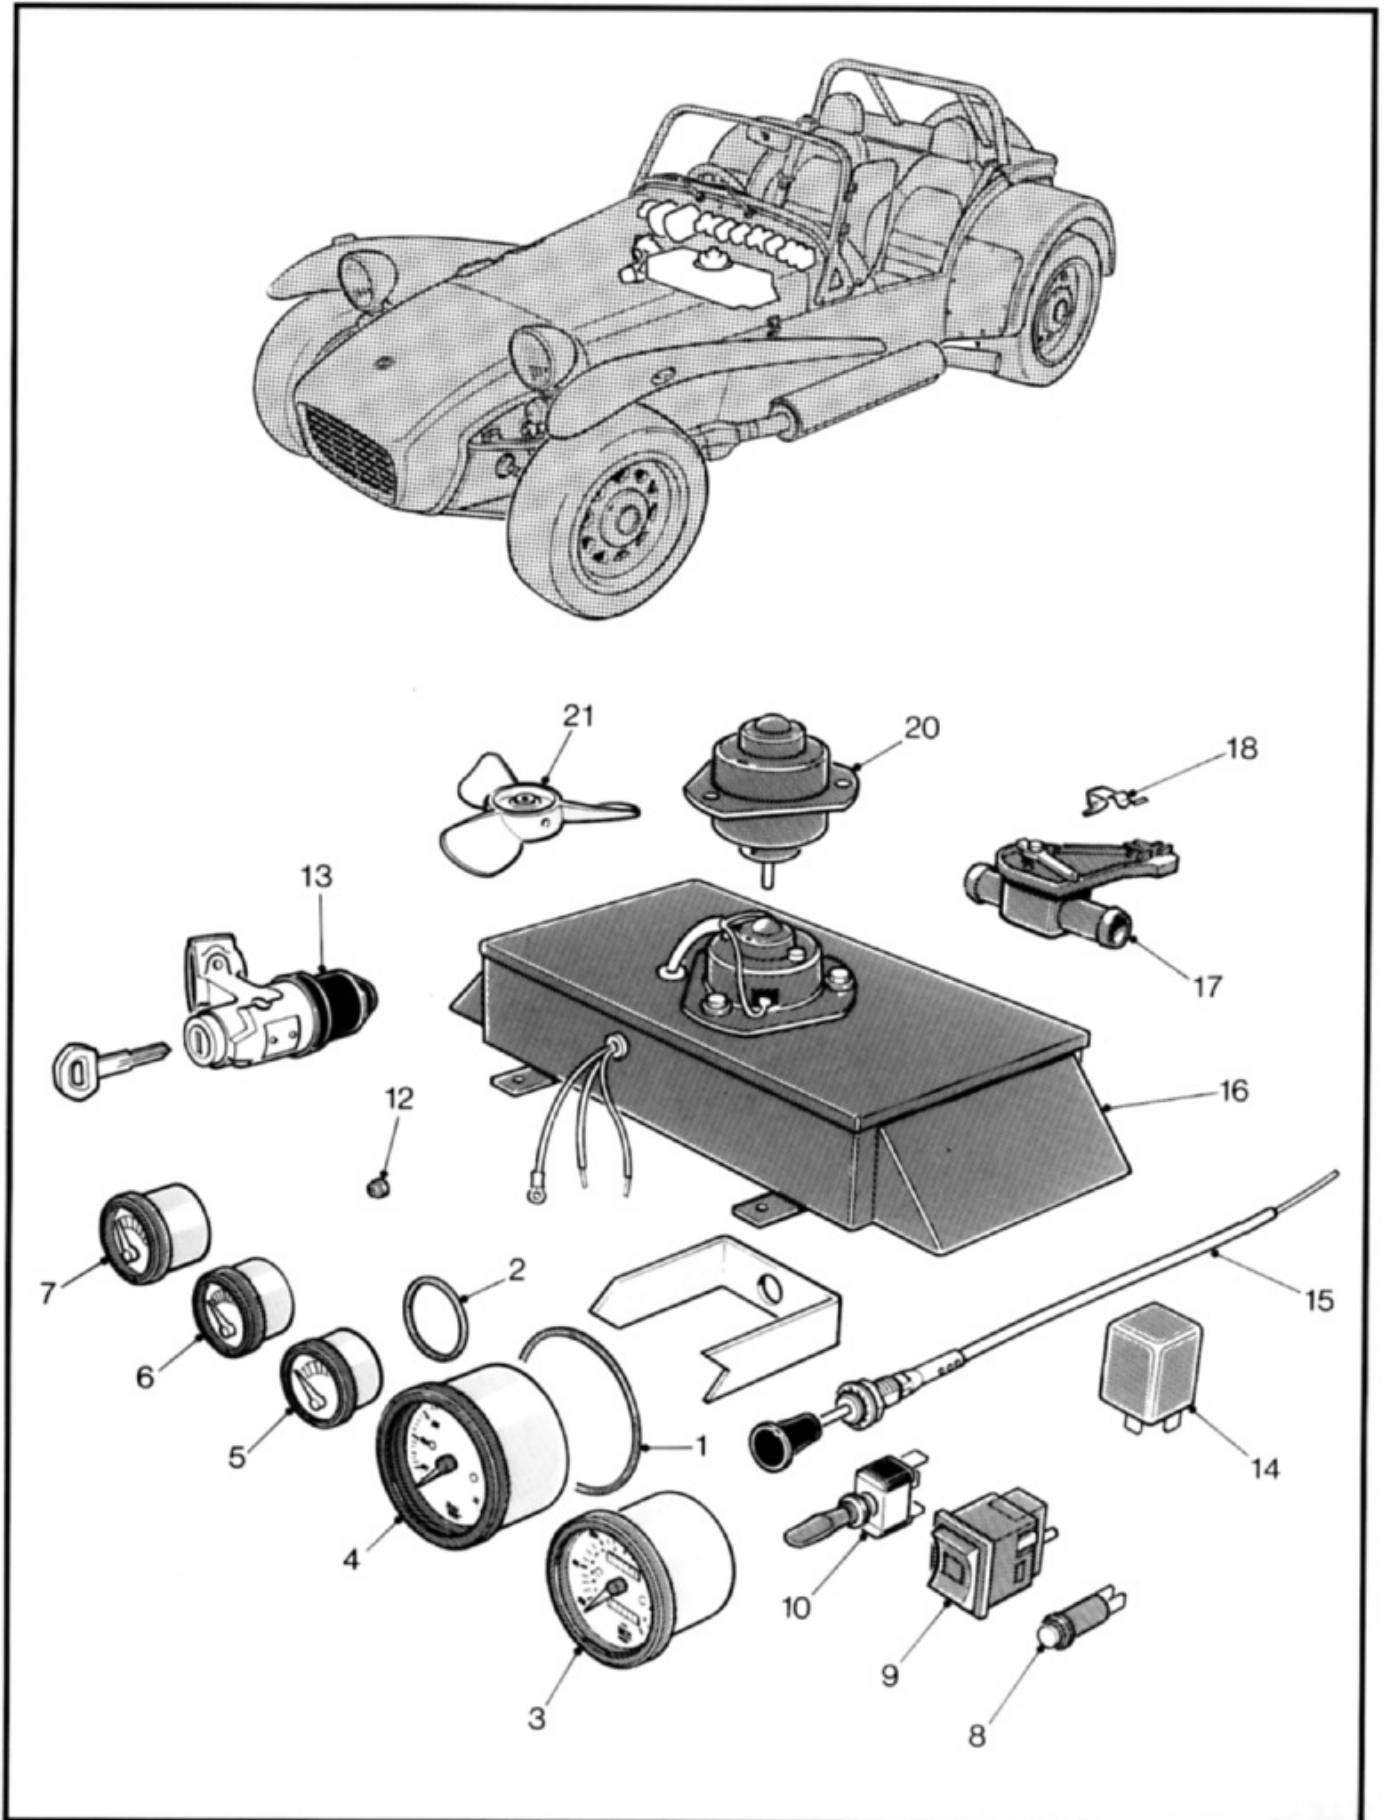

15 ELECTRICAL - SWITCHES / INSTRUMENTS HEATER / LOOM

15 ELECTRICAL - SWITCHES / INSTRUMENTS HEATER / LOOM

ITEM	PART NUMBER	DESCRIPTION	REMARKS
1	89083002	Rubber Ring - 52mm	VDO
2	89083003	Rubber Ring - 80mm	VDO
3	SN5226-00	Speedometer → 81 MPH	Smiths Exchange
3	SN5234/03	Speedometer → 81 KPH	Smiths Exchange
3	SN5234-04	Speedometer 81-86 MPH	Smiths Exchange
3	SN5234-05	Speedometer 81-86 KPH	Smiths Exchange
3	120020170013	Speedometer 86 → MPH 3.92 Diff.	VDO
3	120020170014	Speedometer 86 → KPH 3.92 Diff.	VDO
3	120020170003	Speedometer 86 → MPH 3.62 Diff.	VDO
3	120020170004	Speedometer 86 → KPH 3.62 Diff.	VDO
4	RV1 1003-00	Revcounter → 81	Smiths Exchange
4	VF08ECE12001	Revcounter 81-86	Smiths Exchange
4	333230147003	Revcounter 0-7000	VDO
4	333230115009	Revcounter 0-10000 adj. red line	VDO
4	333004	Revcounter 0-10000	VDO
5	PL2312-00	Gauge - Oil Pressure 0-100 Chrome	Smiths Exchange
5	PL2328-00	Gauge - Oil Pressure 0-100 Black	Smiths Exchange
5	350272001005	Gauge - Oil Pressure 5 Bar	VDO
5	350008	Gauge - Oil Pressure 10 Bar	VDO
6	BT2240-00	Gauge - Temperature	Smiths Exchange
6	310284008003	Gauge - Temperature 120°C	VDO
7	BF2242-00	Gauge - Fuel	Smiths Exchange
7	301292004002	Gauge - Fuel	VDO
8	SL66/C-BL/E	Warning Light - Blue	→ 90
8	SL66/C-GR/E	Warning Light - Green	→ 90
8	SL66/C-R/E	Warning Light - Red	→ 90
8	SL66/C-BLUE	Warning Light - Blue	90 →
8	SL66/C-GREEN	Warning Light - Green	90 →
8	SL66/C-RED	Warning Light - Red	90 →
9	S210M167	Switch - Lights	81 →
9	S210M168	Switch - Rear Fog Lamps	81 →
9	S210M169	Switch - Windscreen Washer	81 →
9	S210M170	Switch - Heater Fan Motor	81 →
9	S210M171	Switch - Windscreen Wipers	81 →
9	S210M175	Switch - Screen Demist	81 →
9	S210M176	Switch - Hazard Warning	81 →
9	S210M217	Switch - Brake Fail	81 →
10	31788	Switch - Lights	→ 81
10	35927	Switch - Wipers	→ 81
10	31743	Switch - Indicators	→ 81
10	X33/2NK/BK	Switch - Indicators	81 →
10	SPB200	Switch - Horn	→ 81
10	EF3/BK8	Switch - Horn/Flash	81 →
10	SPB202	Switch - On/Off	→ 81
10	SPB106	Switch - Push Button	
11	243590031545	Clamp - Speedometer	VDO
11	151620041141	Clamp - Revcounter	VDO
12	111930021141	Nut - Knurled	VDO
13	71247294	Steering Lock/Ignition Switch	
13	71001	Switch to fit 71247294	
14	SFB500	Relay - Air Horns	
14	SRB501	Relay - Headlamp/Indicator	→ 86
14	SFB115	Flasher Unit	→ 86
14	HW514	Relay - Fuse Box	86 →
14	SFB162	Flasher Unit - Fuse Box	86 →
15	77019	Cable - Heater Control	
16	CHGA 884	Heater - Two Speed Fan