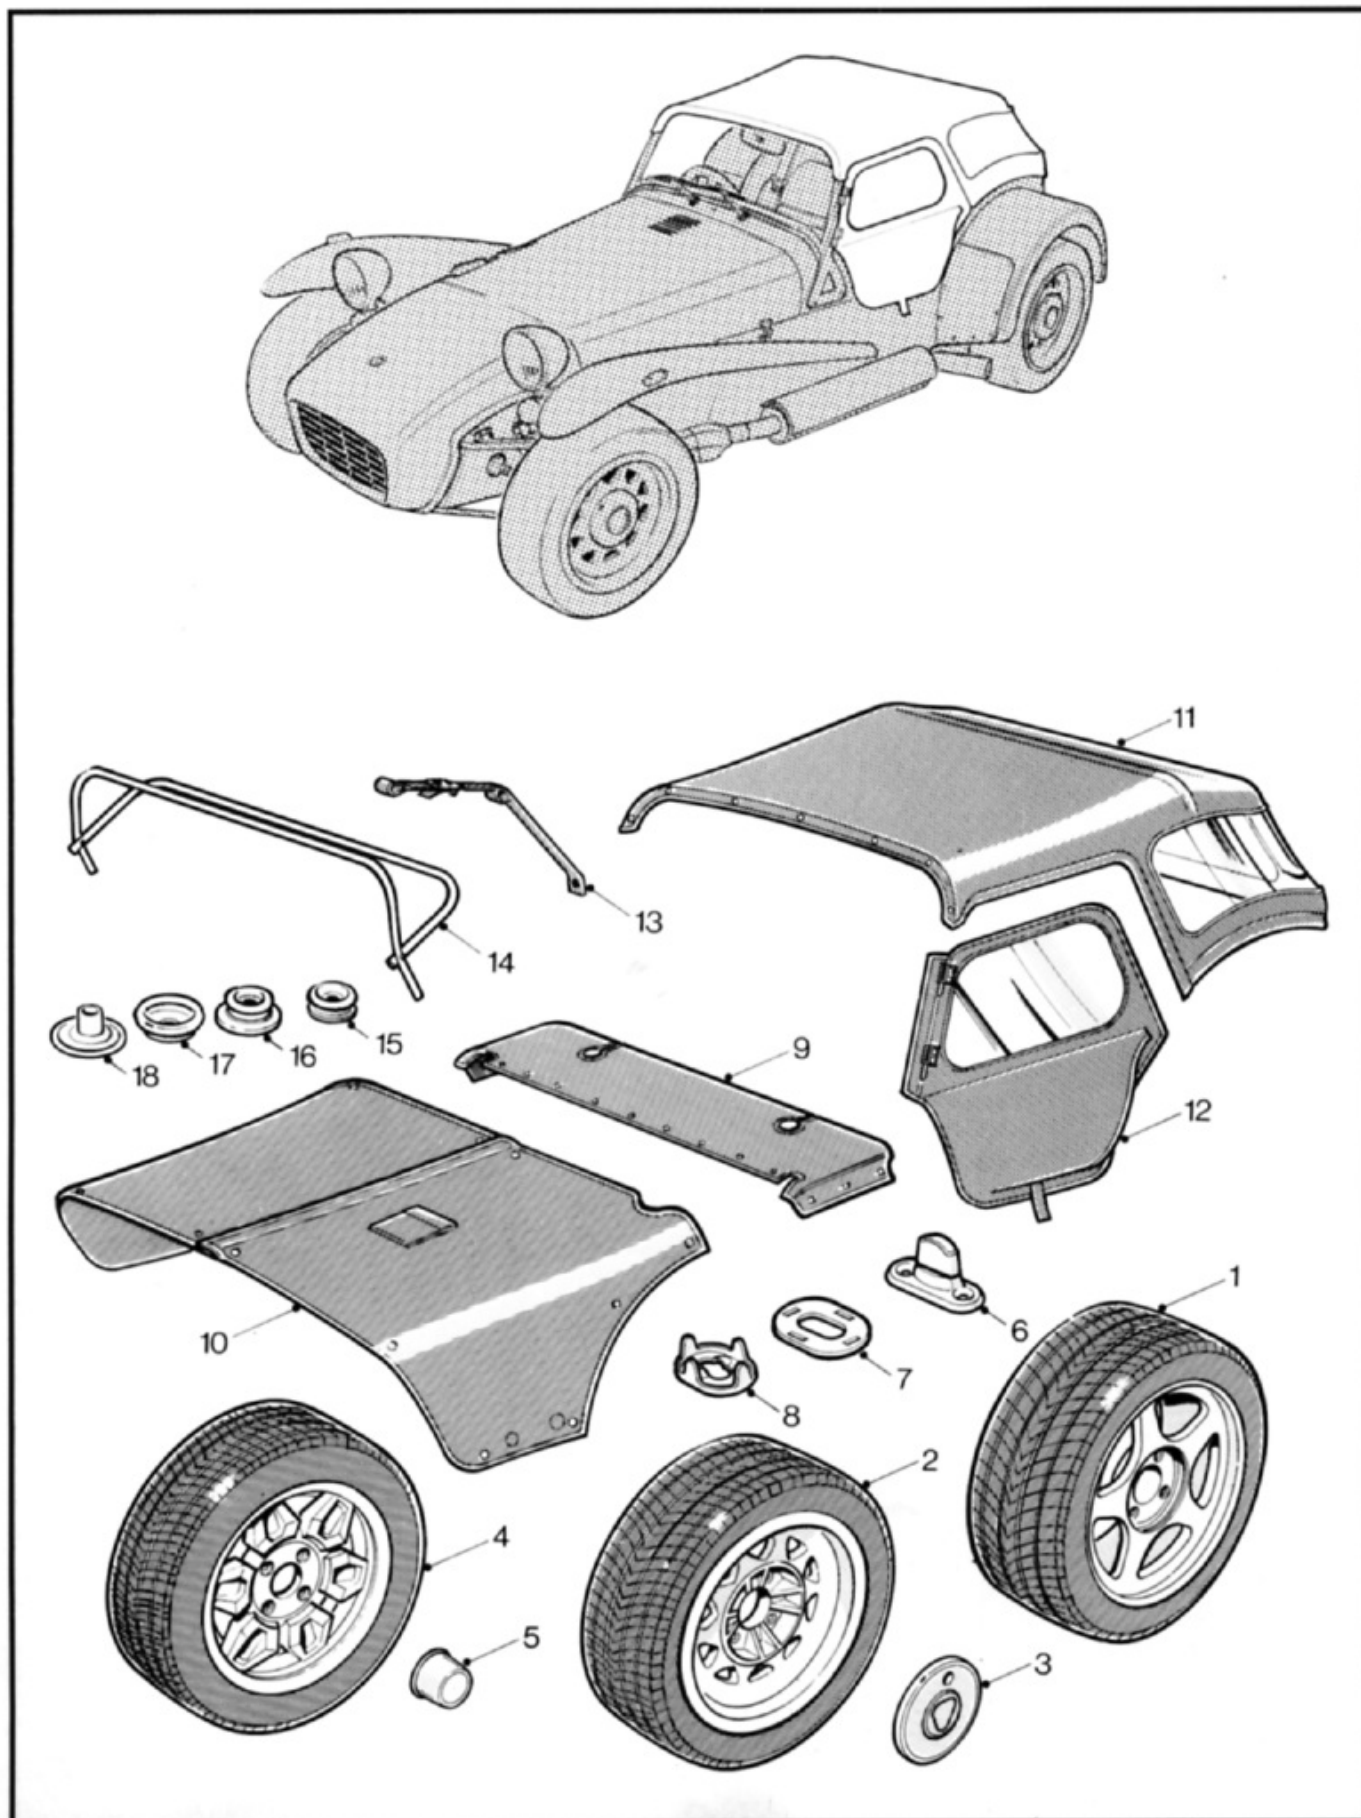

13 WEATHER EQUIPMENT / WHEELS AND TYRES

13 WEATHER EQUIPMENT / WHEELS AND TYRES

ITEM	PART NUMBER	DESCRIPTION	REMARKS
1	77398	Wheel 7" x 16" Caterham Super 7	5 Spoke
1	205/45ZR16	Tyre 205/45ZR16 Goodyear GSD	
2	77343	Wheel 6 1/2" x 15" Caterham Super 7	Polished Rim
2	77343P	Wheel 6 1/2" x 15" Caterham Super 7	
2	195/50VR15	Tyre 195/50VR15 Goodyear NCT	
3	77345	Centre Cap - 15"/16" Wheels	
3	77345P	Centre Cap - 15" Wheel	Polished
4	77341	Wheel 6" x 14" Ford Alloy Jupiter	4 1/4 PCD
4	185/60HR14	Tyre 185/60HR14 Goodyear NCT	
4	77351	Wheel 6" x 13" Ital Alloy Jupiter	3 3/4 PCD
4	185/70HR13	Tyre 185/70HR13 Goodyear NCT	
5	77353	Centre Cap - Ital Jupiter	
5	77363	Centre Cap - Ford Jupiter	
6	76214E	Turnbutton - Black	
6	76214	Turnbutton - Silver	
7	76217	Turnbutton Base Plate	
8	76216	Turnbutton Top Plate	
9	77631	Boot Cover - Plain (No Roll Bar)	Short Cockpit
9	77632	Boot Cover - Special (With Roll Bar)	Short Cockpit
9	77633	Boot Cover - Plain (No Roll Bar)	L/C & D/D → 89
9	77634	Boot Cover - Special (With Roll Bar)	L/C & D/D → 89
9	77652	Boot Cover - F.I.A. Roll Bar	L/C & D/D → 89
9	79712	Boot Cover - Plain (No Roll Bar)	90 → D/D
9	79713	Boot Cover - Special (With Roll Bar)	90 → D/D
9	77659	Boot Cover - F.I.A. Roll Bar	90 → D/D
10	77648	Tonneau Cover - Short Cockpit	RHD
10	77635	Tonneau Cover - Short Cockpit	LHD
10	77649	Tonneau Cover - L/C & D/D → 1989	L & RHD
10	77653	Tonneau Cover - F.I.A. Roll Bar - RHD	L/C & D/D → 89
10	79711	Tonneau Cover - 90 → De Dion	L & RHD
10	79716	Tonneau Cover - F.I.A. De Dion 90D →	LHD
* 10	79717	Tonneau Cover - F.I.A. De Dion 90 →	RHD
11	76218	Hood - Standard	
11	76251	Hood - Increased Visibility	Zip Rear Window
12	76223E	Sidescreen - L/H Original → 06/91	
12	76224E	Sidescreen - R/H Original → 06/91	
12	76223	Sidescreen - L/H Standard 07/91 →	
12	76224	Sidescreen - R/H Standard Visibility	
* 12	76252A	Sidescreen - L/H Increased Visibility	
* 12	76253A	Sidescreen - R/H Increased Visibility	
13	76244	Hood Strap	
14	76201	Hood Stick - Straight	
14	76202	Hood Stick - Cranked	
14	76205	Hood Stick - Straight F.I.A. Roll Bar	
15	76209	Veltex Fastener Base	
16	76057	Durable Dot Fastener - Base	
17	76212	Durable Dot Fastener - Socket	
18	76213	Durable Dot Fastener - Button	
	76225	Hinge - Sidescreen	
	76226	Pin - Sidescreen	
	76256	Strap - Sidescreen Inc. Vis.	
	77397	Wheel 6 x 13 "Superlite Ital"	3 3/4 PDC
	77392	Wheel 6 x 13 "Superlite" Ford	4 1/4 PCD
	77358	Sticker - Super 7 - Centre Cap	
	77352	Wheel Nut - 3/8" x 24 UNF - Ital	
	79086	Wheel Nut - Metric - Ford