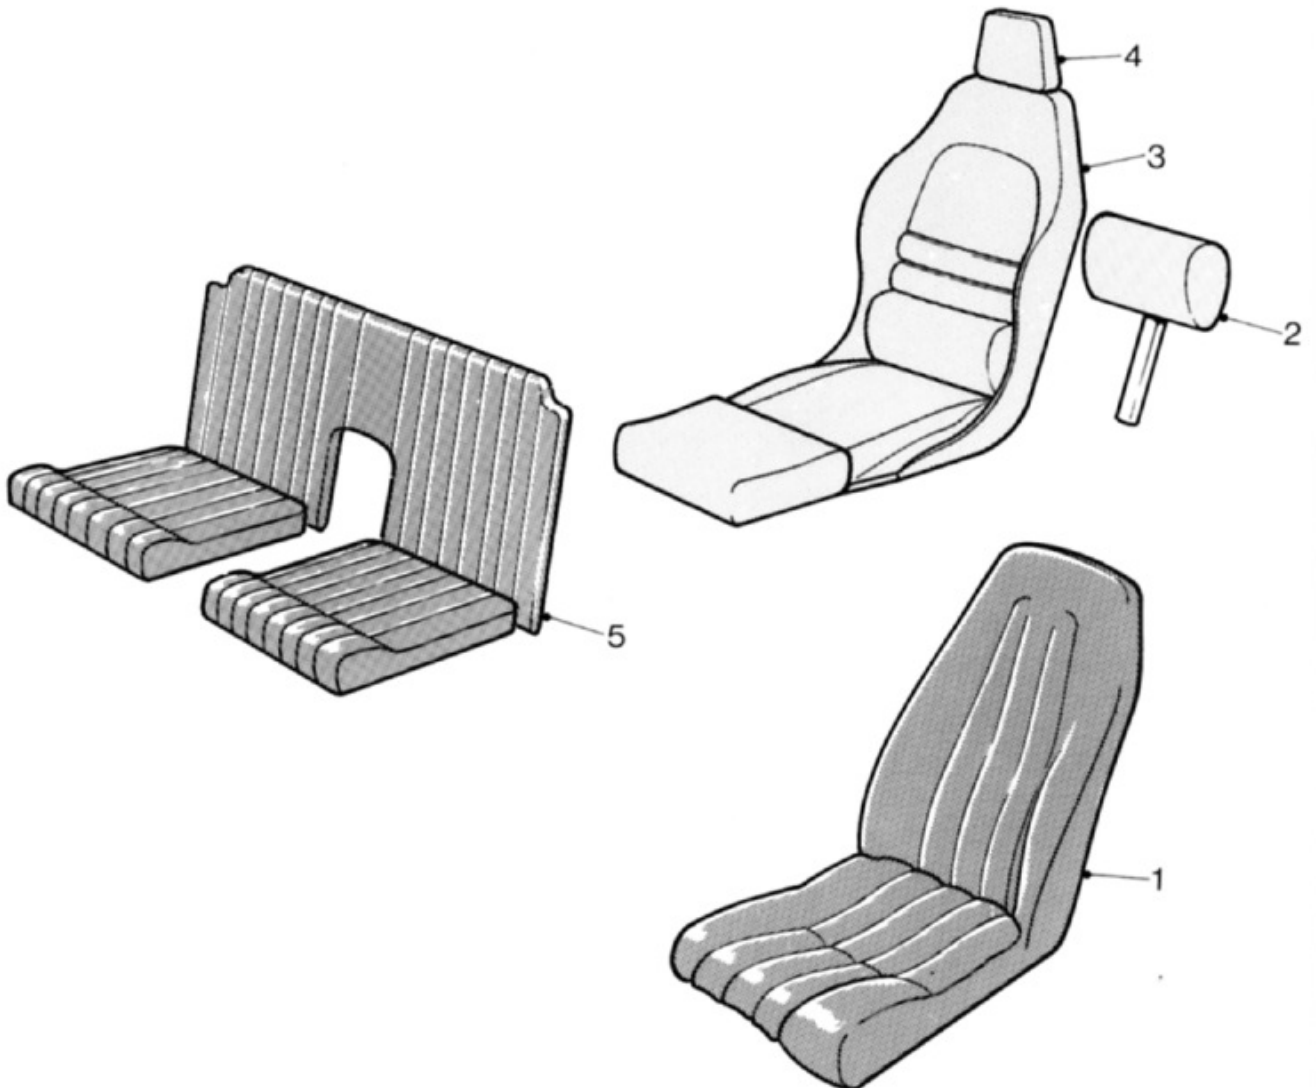

20 SEATS

20 SEATS

ITEM	PART NUMBER	DESCRIPTION	REMARKS
1	77623	Individual Seat - Fixed Back - Nylon	
1	77624	Individual Seat - Fixed Back - Leather	
1	77626	Individual Seat - Reclining - Nylon	
1	77627	Individual Seat - Reclining - Leather	
2	77656	Head Rest - Individual Seat - Nylon	
2	77657	Head Rest - Individual Seat - Leather	
3	77660	Seat - "S - Type" Cloth	1990 →
3	77661	Seat - "S - Type" Leather	1990 →
4	77662	Head Rest - "S - Type" Cloth	1990 →
4	77663	Head Rest - "S - Type" Leather	1990 →
5	76127	Seat Set - Short Cockpit	
5	77616	Seat Set - Long Cockpit	
5	79112	Seat Set - De Dion 1985 - 1989	
5	79114	Seat Set - De Dion 1990 →	
5	77619	Seat Set - "Thin" Long Cockpit	
5	79112T	Seat Set - "Thin" De Dion	1985 - 1989
5	76126	Seat Set - "Thin" De Dion	1990 →
	77625	Seat Runner - Individual Seat	
	77620	Seat Runner - "S - Type"	
	77646	Leather Conditioner (Hide Food)