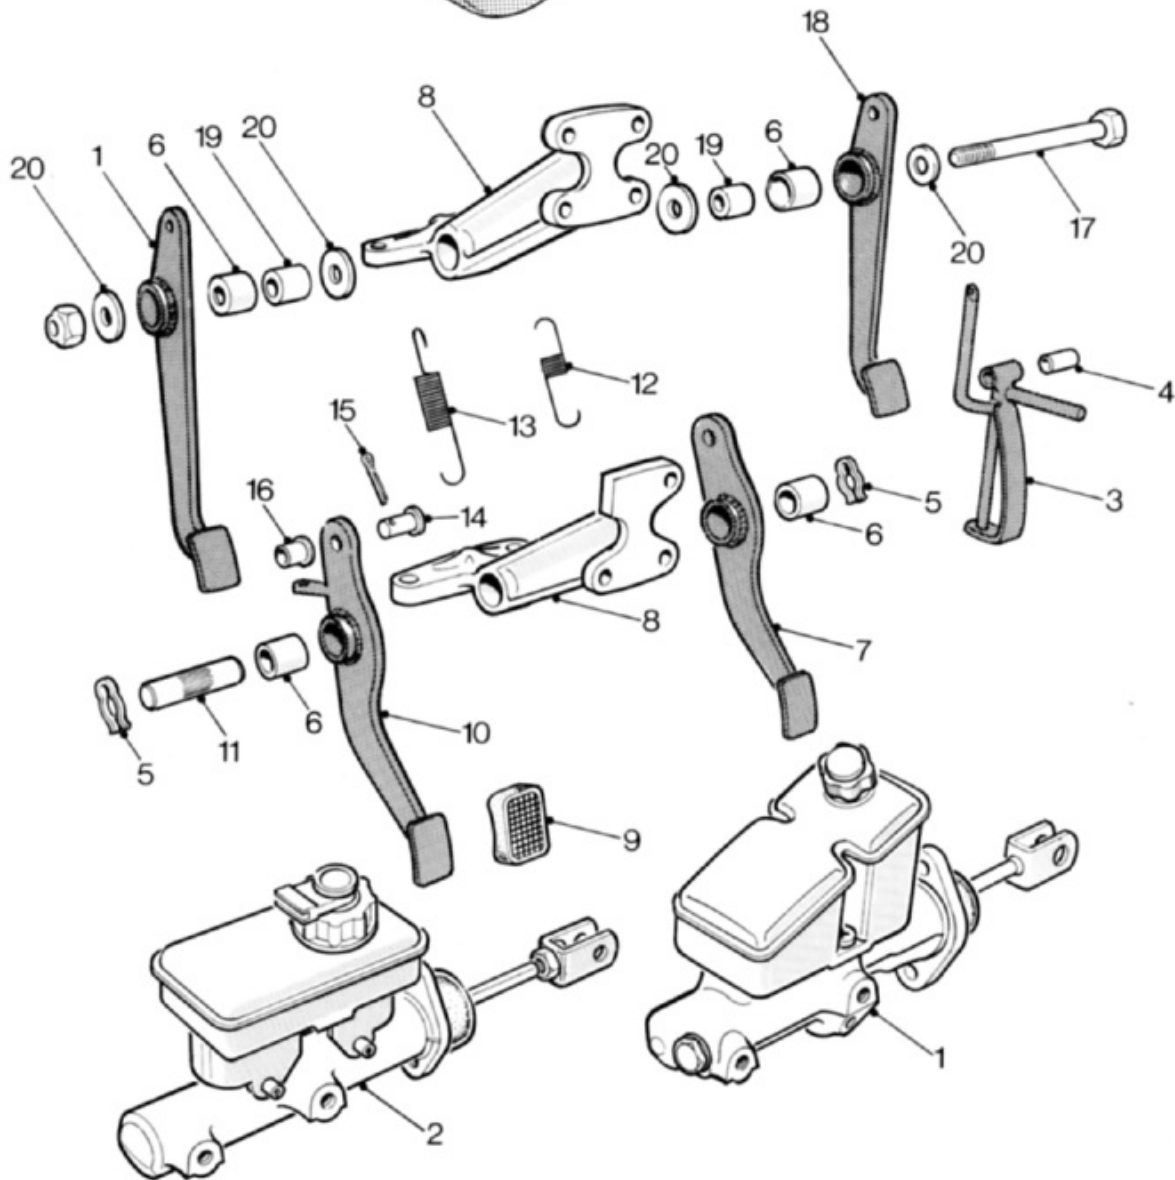

10 BRAKES - MASTER CYLINDERS & PEDALS

10 BRAKES – MASTER CYLINDERS & PEDALS

ITEM	PART NUMBER	DESCRIPTION	REMARKS
1	64068928	Brake Master Cylinder – Girling	→ 1981
* 1	4222-404PT3	Brake Master Cylinder – Lockmeed	DD → 88 S/C & L/C 81 →
* 2	74066147	Brake Master Cylinder – Girling	De Dion 88 →
3	74118	Throttle Pedal	DD → 88 S/C & L/C
3	74404	Throttle Pedal	De Dion 88 →
4	74119	Bush – Throttle Pedal	All Models
5	1583756	Clip – Pedal Pivot Pin	DD → 88 S/C & L/C
6	101214	Bush – Oilite Brake & Clutch Pedal	All Models
7	74324	Brake Pedal	→ 1981
7	74226	Brake Pedal	DD → 88 S/C & L/C
7	74225	Brake Pedal – Increased Leg Room	Where fitted
8	74228	Pedal Bracket – 3 Lug	DD → 88 S/C & L/C
8	74018	Pedal Bracket – 4 Lug (Hyd. Clutch)	DD → 88 S/C & L/C
9	A075J6046Z	Rubber – Brake & Clutch Pedal	All Models
10	74325	Clutch Pedal	→ 1981
10	74227	Clutch Pedal	DD → 88 S/C & L/C
10	74229	Clutch Pedal – Increased Leg Room	Where fitted
11	74223	Pedal Pivot Pin	DD → 88 S/C & L/C
12	1454217	Spring – Clutch Pedal Return	
13	CQ13	Spring – Brake Pedal Return	
14	CL24	Clevis Pin	DD → 88 S/C & L/C
14	CL23	Clevis Pin	De Dion 88 →
15	SP2X25	Split Pin	All Models
16	6375767	Bush – Nylon – CL24 Clevis Pin	DD → 88 S/C & L/C
17	BF3/8X4	Bolt – Pedal Pivot	De Dion 88 →
18	74402	Brake Pedal	De Dion 88 →
19	74403	Bush – Inner Pedal Pivot	De Dion 88 →
20	WPH3/8X1	Washer – Pedal Pivot	De Dion 88 →
21	74401	Pedal – Clutch	De Dion 88 →
22	NFYF3/8	Nut – Pedal Pivot	De Dion 88 →
	74152	Gasket – Pedal Box	DD → 88 S/C & L/C
	373201	Clevis – Brake Master Cylinder	DeDion 88 →
	PB10	Retrofit Pedal Box Assembly	D/D → 88 S/C & L/C
	74406	Pedal Box Cover – RHD	De Dion 88 →
	74407	Pedal Box Cover – LHD	De Dion 88 →
	SP2610	Repair Kit – Brake Master Cylinder	64068928 – → 1981
	SSB1210	Repair Kit – Brake Master Cylinder	4222-404PT3
	SP8278	Repair Kit – Brake Master Cylinder	74066147 DD 88 →
	3847-218	Cap – Brake Master Cylinder	4222-404PT3
	74470738	Cap – Brake Master Cylinder	74066147
	3251-789	Reservoir – Brake Master Cylinder	4222-404PT3
	1474250	Clip – Throttle Pedal/Cable	
	64068376	Clutch Master Cylinder	LHD DD 1990 →
	72625A	Cap – Clutch Master Cyl.	64068376
	72027	Throttle Cable – Twin Carbs	LHD DD → 88
	72028	Throttle Cable – Twin Carbs	RHD DD → 88
	72072	Throttle Cable – DD	RHD GT → 88
	79502	Throttle Cable – Twin Carbs	1988 →
	79503	Throttle Cable	LHD GT 1988 →
	79504	Throttle Cable	RHD GT 88 – 89