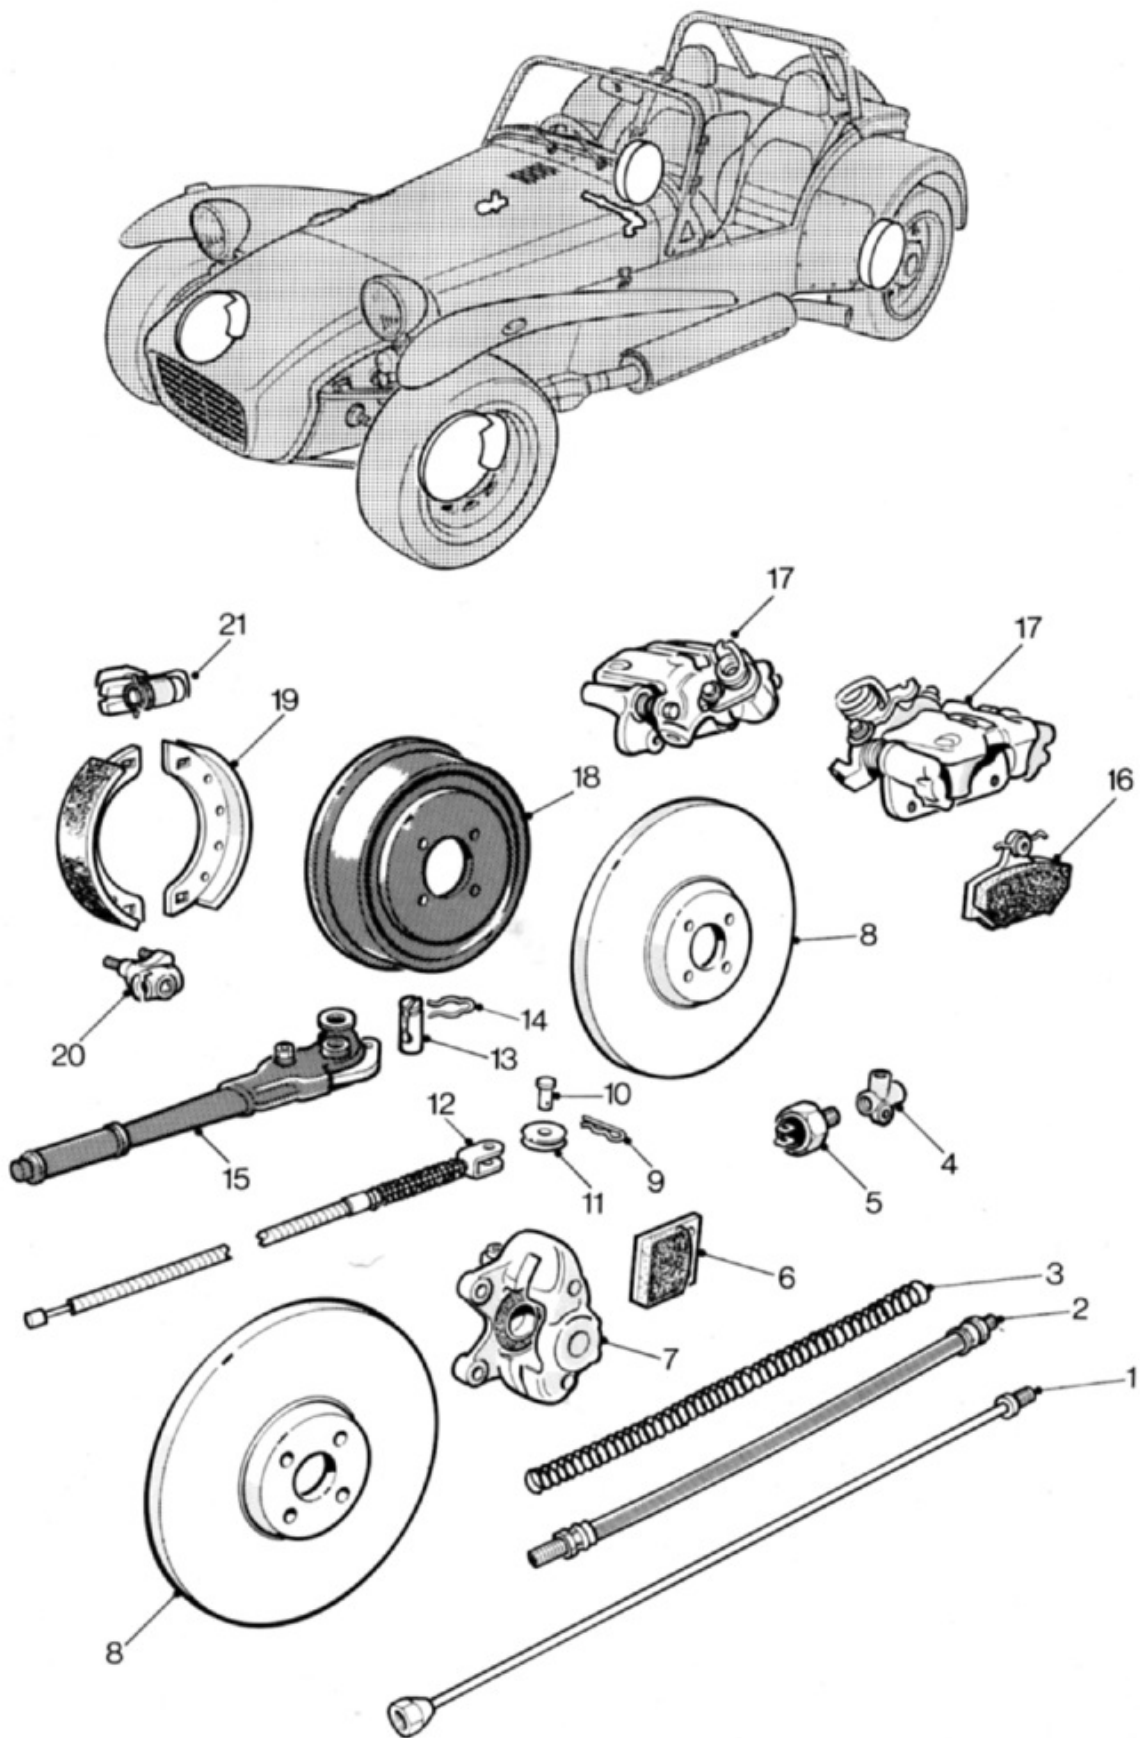

11 BRAKES - EXCLUDING MASTER CYLINDER

11 BRAKES - EXCLUDING MASTER CYLINDER

ITEM	PART NUMBER	DESCRIPTION	REMARKS
BRAKE PIPES FOR LIVE AXLE AND DEDION → 1988			
1	74319	Master Cylinder to 3 Way	RHD
1	74316	Master Cylinder to 3 Way	LHD
1	74313	Master Cylinder to LHF	RHD
1	74317	Master Cylinder to LHF	LHD
1	74314	Master Cylinder to RHF	RHD
1	74318	Master Cylinder to RHF	LHD
1	74312	Three Way to Rear	Short Cockpit
1	74315	Three Way to Rear	LC & DD
1	74327	Axle to Flexible	Live Axle
1	74328	Axle Left to Right	Live Axle
1	79098	De Dion Tube R/H	De Dion
1	79097	De Dion Tube L/H	De Dion
BRAKE PIPE FOR DE DION 1988 →			
1	74319	Master Cylinder to Rear 3 Way	RHD
1	74316	Master Cylinder to Rear 3 Way	LHD
1	79512	Master Cylinder to Front 3 Way	RHD
1	79511	Master Cylinder to Front 3 Way	RHD
1	79514	Front 3 Way to LHF	
1	79513	Front 3 Way to RHF	
1	74315	Rear 3 Way to Rear	
1	79098	De Dion Tube R/H	
1	79097	De Dion Tube L/H	
2	KL100502L	Flexible Brake Hose - Front	All Models
2	KL100617L	Flexible Brake Hose - Rear	Live Axle
2	KL100709L	Flexible Brake Hose - Rear	De Dion
2	77219	Stainless Steel Brake Hose Set	All Models
3	3112-757	Brake Hose Protector	All Models
4	29587	3 Way Brake Union	All Models
5	5161-B	Switch - Brake Lights	All Models
6	GD533-F3434F	Brake Pads - Front	Live Axle
6	GD533-DS11	Brake Pads - Front Competition	Live Axle
6	GD533-F3441F	Brake Pads - Front	De Dion
6	74326	Brake Pads - Comp. Soft	De Dion
6	GDB533-M171	Brake Pads - Comp. Hard	De Dion
7	64032668	Brake Caliper L/H Front	All Models
7	64032669	Brake Caliper R/H Front	All Models
8	208715	Brake Disc - Front & Rear	All Models
9	1418895	Clip - Clevis Pin	All Models
10	74012	Clevis Pin - Hand Brake Cable	All Models
11	1404506	Pulley - Hand Brake Cable	De Dion
12	74016	Hand Brake Cable	Live Axle
* 12	79056	H.B. Cable - Lever to Pulley	De Dion
12	79057A	Cable - Pulley to Drum	De Dion - Drum Brake
12	79059	Cable - Pulley to Caliper	De Dion - Disc Brake
13	74015	Barrel - Handbrake	All Models
14	1583756	Clip - Handbrake Barrel	All Models
15	010321	Hand Brake	All Models
16	FDB398-F3460	Brake Pads - Rear	De Dion
17	67032329NQi	Brake Caliper - R/H Rear	De Dion
17	67032328NQi	Brake Caliper - L/H Rear	De Dion
18	GDB101	Brake Drum	Ital Axle
18	6070682	Brake Drum	De Dion