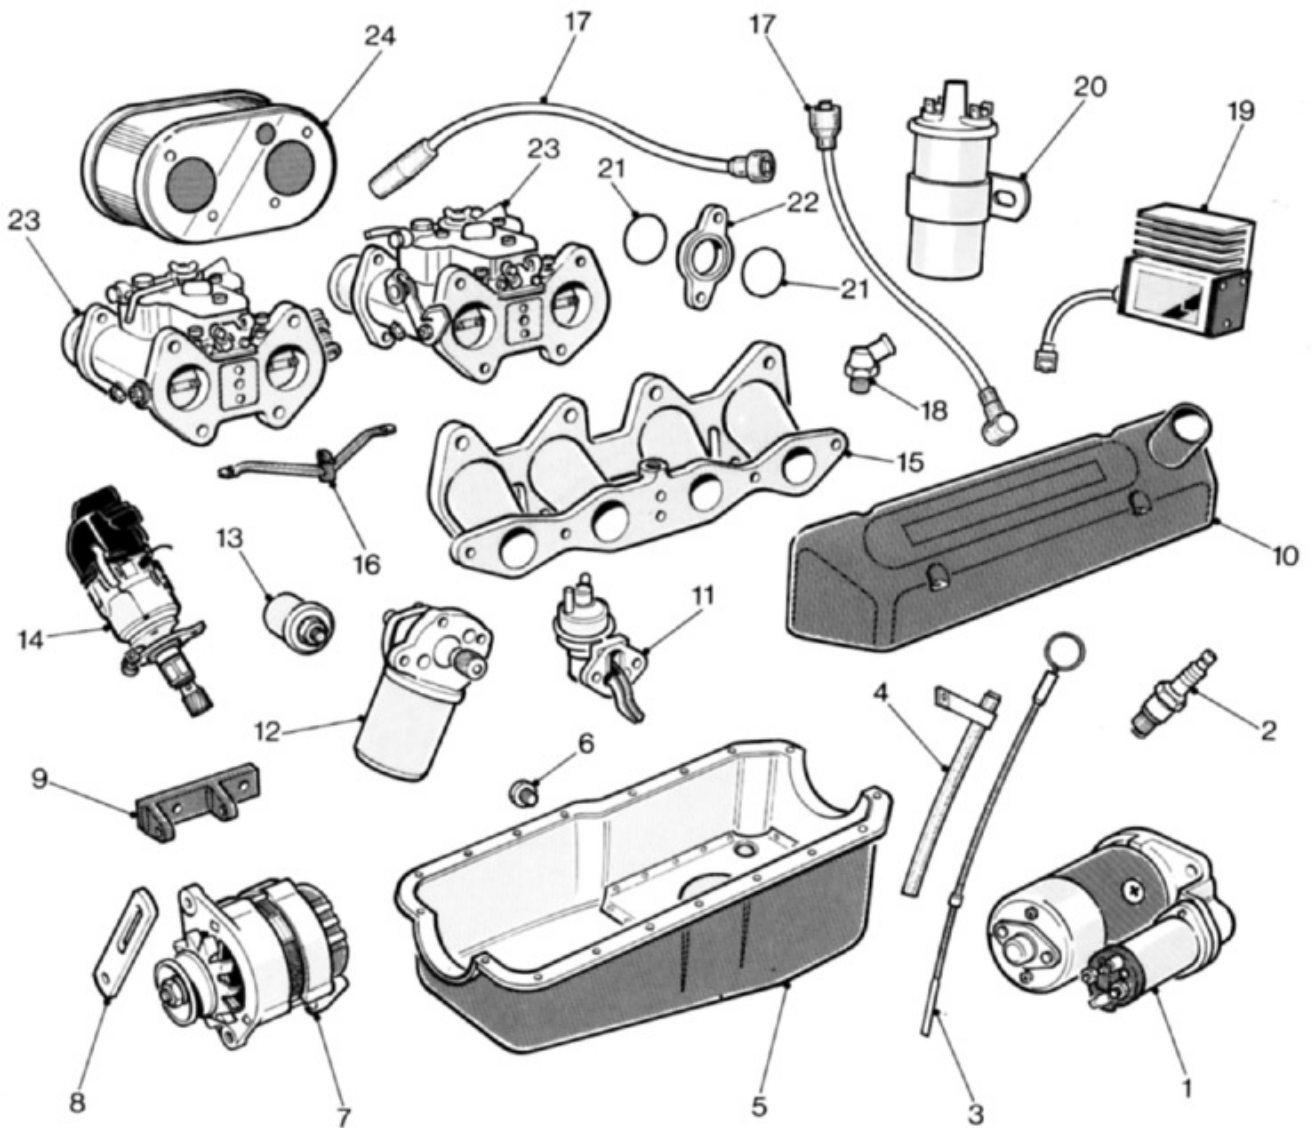

1 ENGINE ANCILLIARIES

1 ENGINE ANCILLIARIES - CROSSFLOW

ITEM	PART NUMBER	DESCRIPTION	REMARKS
1	LRS102	Starter Motor - 2 Bolt Fixing	Exchange
1	LRS100	Starter Motor - 3 Bolt Fixing	Exchange
* 1	NSB101	Starter Motor - Pre Engaged	
2	B8ES	Spark Plug - 1700 Super Sprint	
2	BP7ES	Spark Plug - 1600 GT & Sprint	
2	N7YC	Spark Plug - Lotus Twin Cam	
3	1501219	Dipstick - Cross Flow/BDR	
4	6027202	Dipstick Tube - Crossflow/BDR	
* 5	72191	Sump - Crossflow/BDR - Wet	
5	AN/1051	Sump - Crossflow/BDR - Dry	
6	1451990	Sump Plug	
6	1451991	Sump Plug Washer	
7	LRD102	Dynamo	Exchange
* 7	432836	Alternator (45 Amp H)	
8	72021	Alternator Strap - LHD Crossflow	
8	72114	Alternator Strap - RHD XF	
8	72116A	Alternator Strap - Cosworth BDR	
9	72193	Alternator Bracket - LHD Crossflow	
9	72194	Alternator Bracket - LHD BDR	
* 9	72195	Alternator Bracket - RHD Crossflow	
9	72196	Alternator Bracket - RHD BDR	
10	72152A	Rocker Cover - "Super 7"	
10	72153A	Rocker Cover - "7 Sprint"	
11	6132168	Fuel Pump - Crossflow	
12	POL725	Oil Pump - Crossflow	
12	SD	Oil Filter - BDR	
12	GFE148	Oil Filter - Crossflow	
13	360081029039	Oil Pressure Sender - 5 Bar	VDO
13	360081029010	Oil Pressure Sender - 10 Bar	VDO
14	6128590	Distributor - Bosch - Crossflow	
* 14	103FXYS-UL	Distributor - Unleaded - Crossflow	
14	41471	Distributor - BDR	
15	72151	Inlet Manifold - Twin 40 DCOE	
15	1553961	Inlet Manifold - GT	
16	72165	Bracket - Throttle Cable	
17	DHB120	H.T. Lead - 50 cm - Crossflow	
17	DHB124	H.T. Lead - 60 cm - Crossflow	
17	DHB320	Coil Lead - RHD - Crossflow	
17	DHB328	Coil Lead - LHD - Crossflow	
18	1484835	Heater Elbow - Inlet Manifold	
19	DAB100	Electronic Ignition Kit	
20	DLB101	Ignition Coil	
21	BS224	'O' Ring - Sandwich Plate	
22	A026S0009Z	Sandwich Plate	
23	17900.229	Carburettors - Pair - 1600 Sprint	40 DCOE
23	17900.230	Carburettors - Pair - 1700 Sprint	40 DCOE
23	17900.231	Carburettors - Pair - 1600 BDR	45 DCOE
23	17900.233	Carburettors - Pair - 1700 BDR	45 DCOE
23	18870.270	Carburettor - 1600 GT	
24	PF125	Air Filter - 1600 GT	
24	PF120	Air Filter - Early DCOES	
* 24	KN56-135	Air Filter - K&N DCOES	
24	SD15-332	Air Filter - K&N Lotus T.C.	
24	99-0533	K & N Air Filter Oil	
24	2033-09	Screw - K & N Filter Cover	
	SRB335	Starter Solenoid	
	510200	Gasket Set - Complete - Crossflow	
	510214	Gasket Set - Sump - Crossflow	
	64640	Pulley & Fan - Dynamo