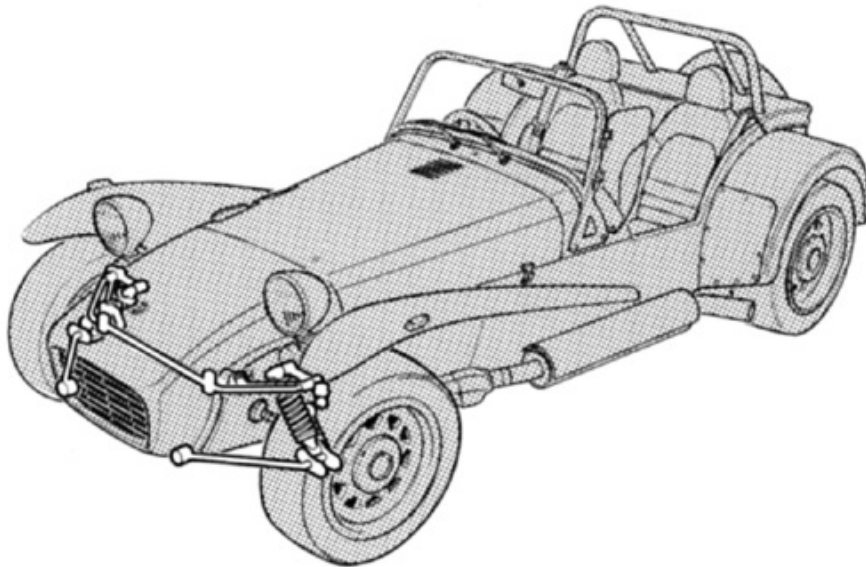

5 FRONT SUSPENSION

5 FRONT SUSPENSION

ITEM	PART NUMBER	DESCRIPTION	REMARKS
1	75513A	Wishbone L/H Lower	Spherical Joint 91 →
1	75514A	Wishbone R/H Lower	Spherical Joint 91 →
2	ABWT10	Spherical Joint - Lower Wishbone	
3	NIA3000-118	Circlip - Lower Wishbone	
4	75115	Wishbone R/H	Not Negative Camber
4	75116	Wishbone L/H	Not Negative Camber
4	75536	Wishbone L/H	Negative Camber
4	75537	Wishbone R/H	Negative Camber
5	Y9	Bush	Single Wishbone
5	Y16	Bush	Twin Wishbone
6	75706	Spacer Y16 Bushes	Twin Wishbone
7	B636/2	Bush - Metalastic	
8	G303-S180	Damper Spax Adjustable	Fixed Seat
8	G775-AS180	Damper Spax Adjustable	Adjustable Seat
8	75515RR	Damper Bilstein - Road	De Dion 91 →
9	75146	Spring - Spax Damper	Live Axle Models Standard
9	79601	Spring - Spax Damper	De Dion → 07/91
9	75517	Spring - Bilstein Damper	De Dion 07/91 →
10	75134	Anti Roll Bar	Live Axle & De Dion → 89
10	75701	Anti Roll Bar	Twin Wishbone 90 → 07/91
11	75135	Clamp - Anti Roll Bar	→ 07/91
12	500098	Grease Nipple	
13	72094	Anti Roll Bar 18mm - De Dion	07/91 → Crossflow
14	72110	Stud - Anti Roll Bar	07/91 → De Dion
15	72107	Ball - Anti Roll Bar	07/91 → De Dion
16	0090549	Dustcover - Anti Roll Bar	07/91 → De Dion
17	0160911	Polyring - Dustcover Large	07/91 → De Dion
18	0160997	Polyring - Dustcover Small	07/91 → De Dion
19	72105	Rubber Mounting 18mm	07/91 → XF, VX - Green
19	72109	Rubber Mounting 5/8"	07/91 → Rover - Red
20	72117	Mounting Bracket	07/91 →
21	75126	Top Link L/H	Not 91 → De Dion
21	75125	Top Link R/H	Not 91 → De Dion
22	Y16	Bush	
23	BP636/2	Bush - Metalastic	
24	75702	Top Half Wishbone	Twin Wishbone
25	S2030A	Bush - Metalastic	
26	75703	Pivot Bracket L/H	Twin Wishbone
27	75704	Pivot Bracket R/H	Twin Wishbone
28	75705	Tapered Washer	
29	72108	Top Wishbone	07/91 → not handed
30	QR1798	Rod End - Wishbone	07/91 →
31	NMPH16 x 1	Lock Nut	07/91 →
	BB18	Bush - Spax Damper	Number on Bush
	M45	Bush - Spax Damper	Number on Bush
	M74	Collet - Spax Damper	
	72093	Spacer - Lower Eye	Bilstein Damper
	75505	Ride Height Spacer - 1mm	Bilstein Road Race
	75506	Ride Height Spacer - 2mm	Bilstein Road Race
	0090166	Seal - Top Link Ball Joint	75125/75126