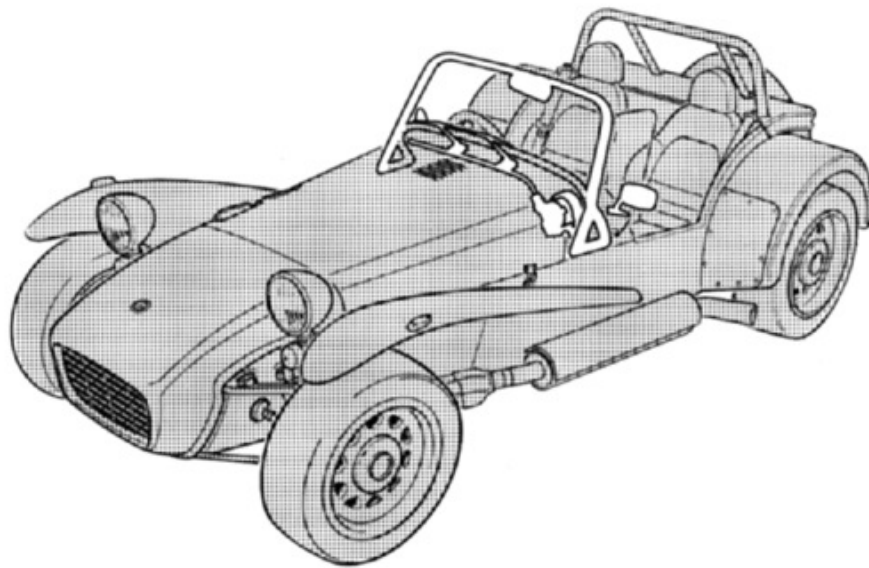

14 WINDSCREEN AND WIPERS

14 WINDSCREEN AND WIPERS

ITEM	PART NUMBER	DESCRIPTION	REMARKS
1	54701783	Wiper Motor Strap	
2	54701831	Wiper Motor Pad	
3	WGB225	Wiper Shaft and Gear	
4	75664	Wiper Motor	
5	33377	Wiper Delay - Intermittent Wipers	
6	72872	Wiper Wheelbox	
7	MP1497	Spacer - Wiper Spindle - Lower	
8	72873	Sealing Washer - Wiper Spindle	
9	MP1498	Spacer - Wiper Spindle - Upper	
10	120460SEFB	Wiper Arm	
11	205415SEHE	Wiper Blade	
12	291-0074-01	Mirror - Exterior	Not handed
13	76051LMB	Stantion - Windscreen L/H	→ 87
13	76052LMB	Stantion - Windscreen R/H	→ 87
13	76051	Stantion - Windscreen L/H	87 →
13	76052	Stantion - Windscreen R/H	87 →
14	76021	Windscreen Assembly - Lifter DOT	→ 87
14	76058	Windscreen Assembly - Durable DOT	→ 87
14	76255A	Windscreen Assembly	Heated/Tinted 87 →
14	76066	Windscreen Glass - Plain	→ 87
14	X14425B	Windscreen Glass - Heated/Tinted	87 →
15	1644640	Mirror - Interior	
	743209	Wiper Rack	
	54704623	Wiper Ferrule	
	07054	Windscreen Washer Jet	
	08454	Washer Bottle Bracket	
	14532	Washer Motor	
	WSB121	Windscreen Washer Kit	
	GW951	Cap Washer Bottle	
	WSB178	Hose - Windscreen Washer	
	60027020	Wiper Kit - Inc. Motor, Gear, Rack	
	76055	Stantion - Full Width for Aeroscreen	
	77322	Aeroscreen	
	IRS52	Rubber - Windscreen/Scuttle	
	IRS270	Rubber - Glazing - Heated Screen	
	76053E	Screw - Stantion/Screen Frame	→ 87
	76053	Screw - Stantion/Screen Frame	87 →
	76054	Screw - Stantion/Scuttle	
	WX	Self-adhesive Pad - Interior Mirror	
	76056A	Wiper Tube - End - Short	
	76056B	Wiper Tube - Middle - Long	
	76056C	Wiper Tube - End - Inc. Nut