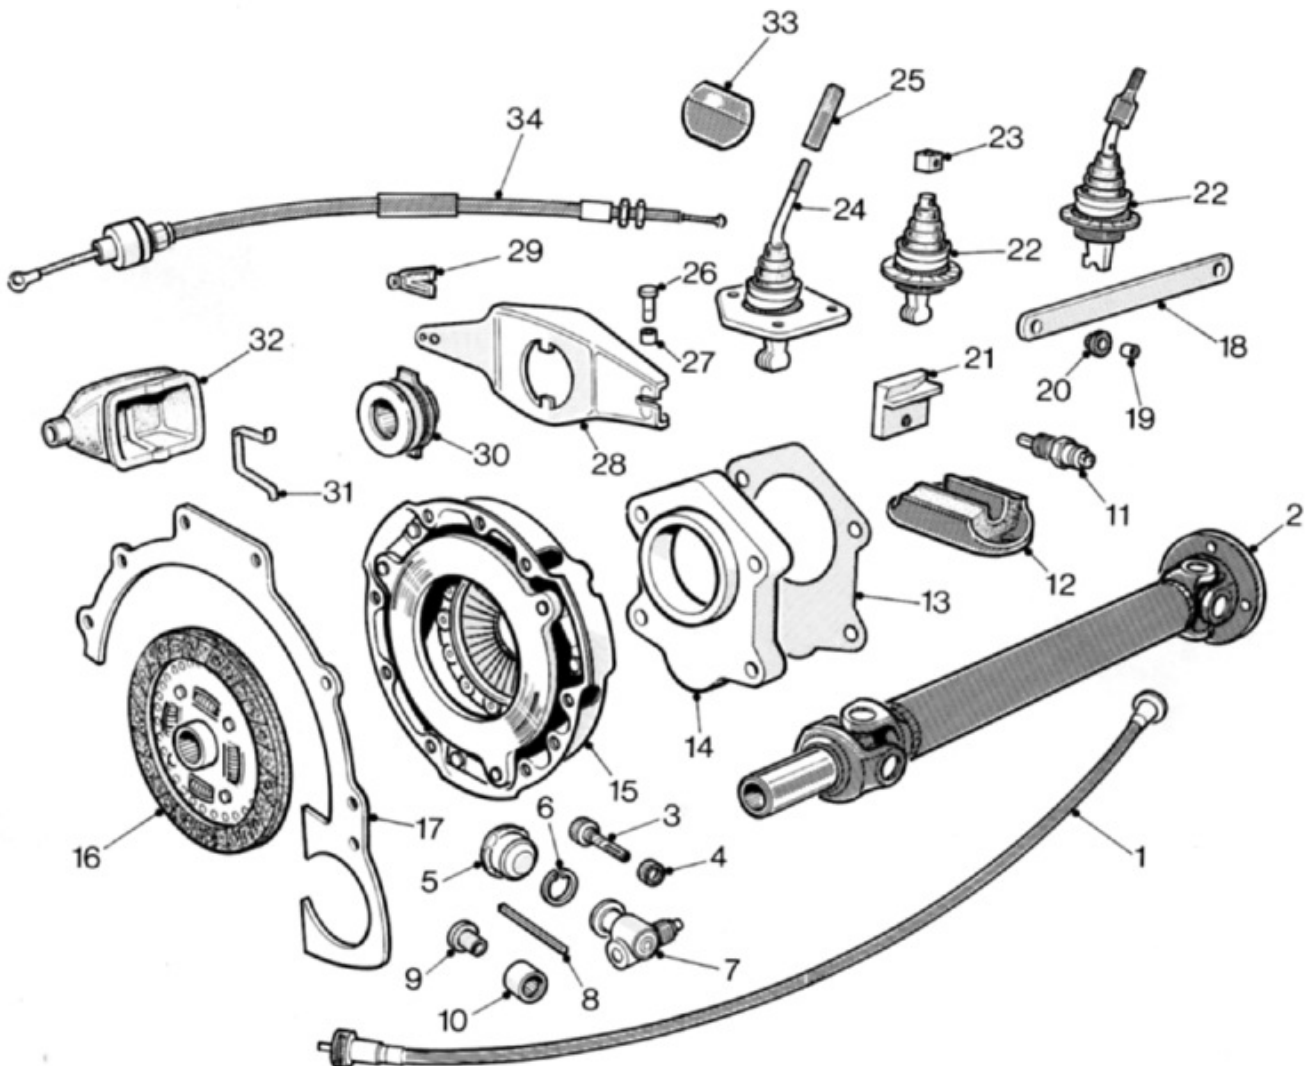

**2 GEARBOX
ANCILLIARIES**

- 4 SPEED SPORT/ITAL AXLE
5 SPEED DE DION

2 GEARBOX - 4 SPEED SPORT/ITAL AXLE ANCILLIARIES 5 SPEED DE DION

ITEM	PART NUMBER	DESCRIPTION	REMARKS
1	72225	Speedo Cable - 4 Speed	Smiths
1	72227	Speedo Cable - 4 Speed	VDO
1	72284	Speedo Cable - 5 Speed	VDO
2	72314	Propshaft - 4 Speed	Ital Axle
2	72290	Propshaft - 5 Speed De Dion	Ford
3	1546878	Speedo Drive - 4 Speed	Live Axle
3	6011058	Speedo Drive - 5 Speed	De Dion
4	1463342	Oil Seal - Speedo Drive	4 Speed
4	1579860	Oil Seal - Speedo Drive	5 Speed
5	1425662	Cover - Speed Gear	4/5 Speed
6	3416354	Circlip - Angle Drive	4/5 Speed
7	72283A	Angle Drive - 5 Speed De Dion	
8	72287	Cable - Angle Drive	5 Speed
9	1481596	Bush - Clutch Cable 4/5 Speed	
10	1596468	Spigot Bearing - 4/5 Speed	
11	1504583	Switch - Reverse Lights	4/5 Speed
12	EM429	Gearbox Mounting Rubber	4/5 Speed
13	6168642	Gasket - G.Box/Bellhousing Spacer	5 Speed
14	72281	Spacer - G.Box/Bellhousing	5 Speed
15	CP2624-1	Clutch Cover - Crossflow	4/5 Speed
16	CP2257-1	Clutch Plate - Crossflow	4 Speed
16	CP2257-9	Clutch Plate - Crossflow	5 Speed
17	1576694	Sandwich Plate - 4 Speed	
* 17	72293	Sandwich Plate - Upper	5 Speed
17	72294	Sandwich Plate - Lower	5 Speed
18	72245	Link - Remote Gearchange	4 Speed
19	72246	Spacer - Remote Gearchange	4 Speed
20	72247	Bush - Remote Gearchange	4 Speed
21	76502	Reverse Gear Stop	4 Speed
22	72244A	Gear Lever Assembly (Both Levers)	4 Speed
23	72242	Trunnion - Remote Gear Change	4 Speed
24	72291A	Gear Lever - 5 Speed	
25	72289	Extension - 5 Speed Gear Lever	
26	6022530	Pin - Clutch Arm	5 Speed
27	1553790	Sleeve - Clutch Arm Pin	5 Speed
28	6009162	Clutch Arm - 4 Speed	
28	1451642	Clutch Arm - 5 Speed	
29	6050236	Insulator - Clutch Arm	5 Speed
30	HD2483	Release Bearing - 4 Speed	
30	AB57	Release Bearing - 5 Speed	
31	1422031	Clip - Clutch Gaitor	4 Speed
* 31	1432160	Clip - Clutch Gaitor	5 Speed
32	1451461	Gaitor - Clutch Arm	4 Speed
* 32	1451460	Gaitor - Clutch Arm	5 Speed
33	1619060	Gear Knob - 4 Speed	
33	90184224	Gear Knob - 5 Speed	
34	6066672	Clutch Cable - Live Axle → 91	RHD
34	72611A	Clutch Cable - De Dion + L.A. → 91	RHD
34	72610	Clutch Cable - De Dion + L.A. 91→	RHD
34	72612	Clutch Cable - All Models	LHD
	1498994	Oil Seal - Gearbox Rear	4 Speed
	1602036	Oil Seal - Gearbox Front	4/5 Speed
	1590441	Oil Seal - Gearbox Rear	5 Speed
	6095055	Gasket - Top Plate	5 Speed
	6073694	Saddle - Gearlever Selector	4 Speed
	1522783	Bush - Gearlever Selector	5 Speed
	6147546	Oil Filler Plug - 5 Speed	
	QL15002	Universal Joint - Propshaft	