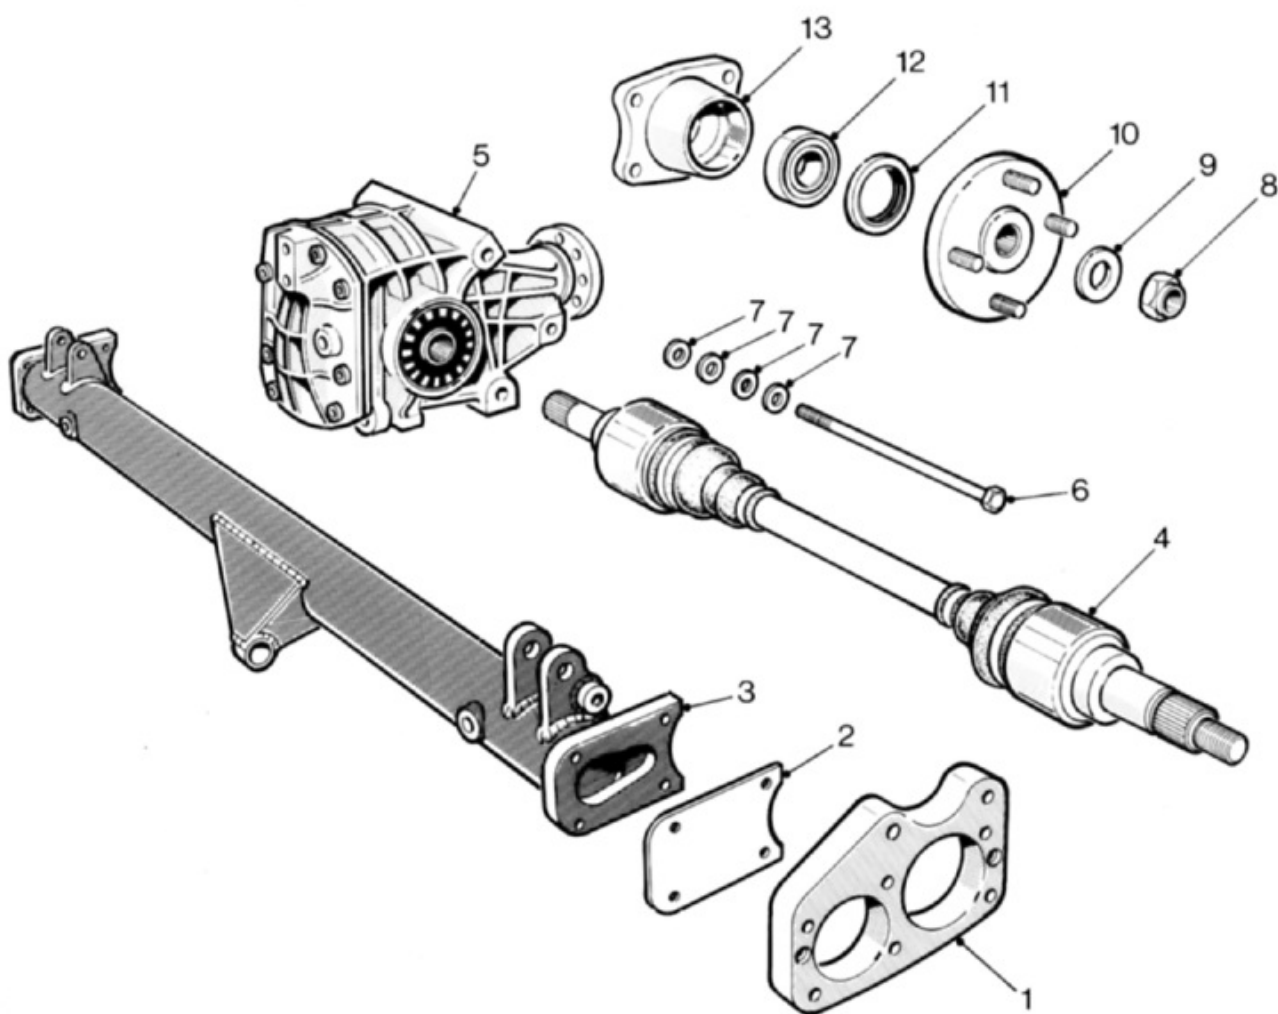

9 DE DION AXLE

9 DE DION AXLE

ITEM	PART NUMBER	DESCRIPTION	REMARKS	
1	79012	Ear - De Dion Tube - Drum Brakes	1990 →	
1	79081	Ear - De Dion Tube - Disc Brakes		
2	79079	Gasket - Aluminium De Dion Tube		
3	79011	De Dion Tube - 1985 - 1989		
3	79018	De Dion Tube - 1990 →		
4	79061	Drive Shaft - LH - De Dion		
4	79062	Drive Shaft - RH - De Dion		
5	1627164	Differential - 3.92 De Dion		
5	6107626	Differential - 3.62 De Dion		
5	1630675	Differential - 3.92 LSD		
5	1619202	Differential - 3.62 LSD		
6	BF1/2x11	Bolt - Differential		
7	79017	Washer - Differential Spacer		
8	6133688	Nut - LH - Drive Shaft	Disc Brakes Drum Brakes	
8	6133689	Nut - RH - Drive Shaft		
9	6102937	Washer - Driveshaft Nut		
10	79078	Drive Flange - De Dion		
10	6156819	Drive Flange - De Dion		
11	1613315	Oil Seal - Rear Hub		
12	675KIT	Wheel Bearing Kit		
13	6102195	Hub - De Dion		
	6118746	Filler Plug - Differential		
	6120335	Wheel Stud - Ford Metric		
	6121831	Breather - Differential		
	79029	Washer - Diff. Isolation		
	79082	Spacer - Brake Caliper to Ear		
	79085	Bolt - Brake Disc to D. Flange		
	1625001	Crown Wheel & Pinion - 3.92		
	1634695	Bolt - Crown Wheel & Pinion		
	6127557	Boot Kit - Drive Shaft		
	6099522	Oil Seal - Front Pinion		
	6118344	Setscrew - Diff/Prop