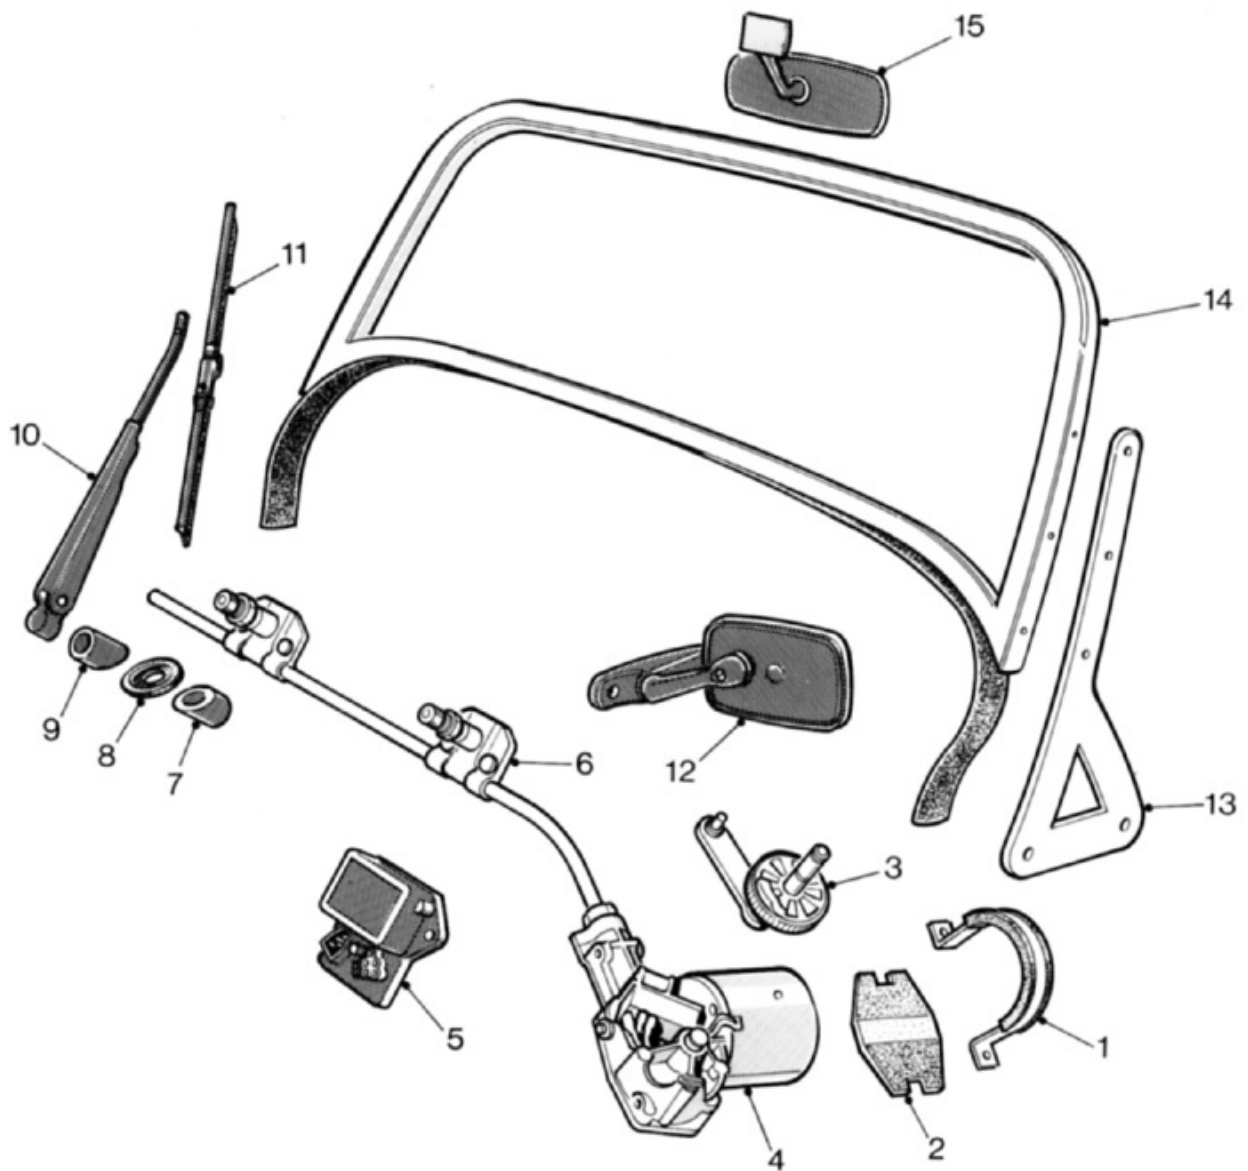

14 WINDSCREEN AND WIPERS

14 WINDSCREEN AND WIPERS

ITEM	PART NUMBER	DESCRIPTION	REMARKS
1	54701783	Wiper Motor Strap	
2	54701831	Wiper Motor Pad	
3	WGB225	Wiper Shaft and Gear	
4	75664	Wiper Motor	
5	33377	Wiper Delay - Intermittent Wipers	
6	72872	Wiper Wheelbox	
7	MP1497	Spacer - Wiper Spindle - Lower	
8	72873	Sealing Washer - Wiper Spindle	
9	MP1498	Spacer - Wiper Spindle - Upper	
10	120460SEFB	Wiper Arm	
11	205415SEHE	Wiper Blade	
12	291-0074-01	Mirror - Exterior	Not handed
13	76051LMB	Stantion - Windscreen L/H	→ 87
13	76052LMB	Stantion - Windscreen R/H	→ 87
13	76051	Stantion - Windscreen L/H	87 →
13	76052	Stantion - Windscreen R/H	87 →
14	76021	Windscreen Assembly - Lifter DOT	→ 87
14	76058	Windscreen Assembly - Durable DOT	→ 87
14	76255A	Windscreen Assembly	Heated/Tinted 87 →
14	76066	Windscreen Glass - Plain	→ 87
14	X14425B	Windscreen Glass - Heated/Tinted	87 →
15	1644640	Mirror - Interior	
	743209	Wiper Rack	
	54704623	Wiper Ferrule	
	07054	Windscreen Washer Jet	
	08454	Washer Bottle Bracket	
	14532	Washer Motor	
	WSB121	Windscreen Washer Kit	
	GW951	Cap Washer Bottle	
	WSB178	Hose - Windscreen Washer	
	60027020	Wiper Kit - Inc. Motor, Gear, Rack	
	76055	Stantion - Full Width for Aeroscreen	
	77322	Aeroscreen	
	IRS52	Rubber - Windscreen/Scuttle	
	IRS270	Rubber - Glazing - Heated Screen	
	76053E	Screw - Stantion/Screen Frame	→ 87
	76053	Screw - Stantion/Screen Frame	87 →
	76054	Screw - Stantion/Scuttle	
	WX	Self-adhesive Pad - Interior Mirror	
	76056A	Wiper Tube - End - Short	
	76056B	Wiper Tube - Middle - Long	
	76056C	Wiper Tube - End - Inc. Nut