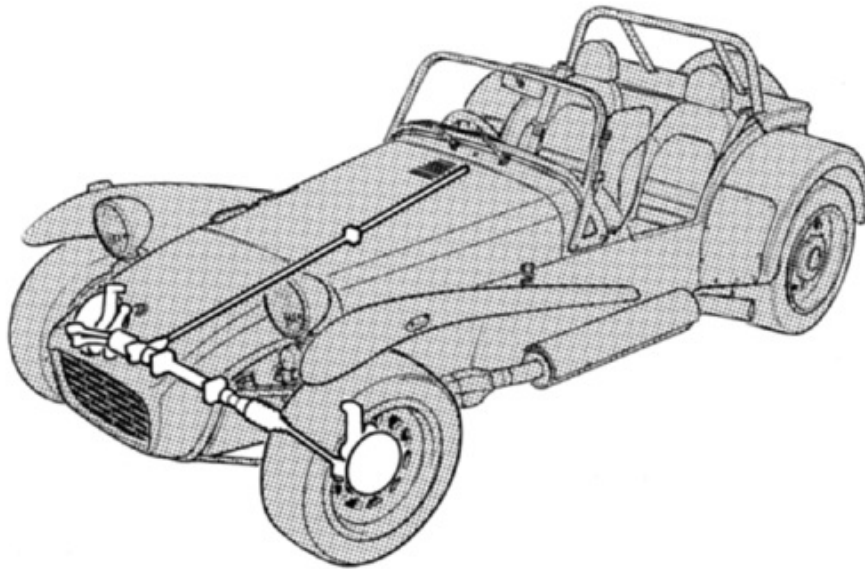

6 UPRIGHT & STEERING

6 UPRIGHT & STEERING

ITEM	PART NUMBER	DESCRIPTION	REMARKS
1	102689	Dust Cap - Front Hub	
2	PN141	Split Pin 1/8 x 1"	
3	LN2211	Slotted Nut - Stub Axle	
4	102690	"D" Washer - Stub Axle	
5	ABK037	Wheel Bearing Kit	1 per Hub
6	146479	Hub - Triumph Centres	
6	75113	Hub - Ford Centres	
7	75128	Rubber Seal - Trunnion to Upright	
8	75132	Trunnion L/H	
8	75131	Trunnion R/H	
9	75133	Trunnion Sleeve	Stainless Steel
10	75138	Trunnion Inner Washer	
11	75137	Trunnion 'O' Seal Rubber	
12	75136	Trunnion Top Hat Bush - Nylon	
13	75139	Trunnion Outer Washer	
14	UKC0697	Stub Axle	75 onwards
15	NA988	Seal - Front Hub - Felt	
16	306604	Vertical Link L/H	Live Axle 75 onwards
16	306603	Vertical Link R/H	De Dion → 07/91
* 16	75112	Vertical Link L/H	De Dion 07/91 →
* 16	75111	Vertical Link R/H	De Dion 07/91 →
17	211048A	Tie Rod Lever L/H	75 →
17	211049A	Tie Rod Lever R/H	75 →
18	500098	Grease Nipple - Trunnion	
19	QR1572	Track Rod End	Single
20	MRP16	Steering Rack	RHD → 1981
20	75601	Steering Rack	1981 → RHD Cycle Wing
20	75602	Steering Rack	1981 → LHD Cycle Wing
20	75603	Steering Rack	1981 → RHD Flared Wing
20	75604	Steering Rack	1981 → RHD Flared Wing
21	75606	Spacer - Rack Mounting	
22	75061	Steering Rack Clamp	→ 1981
22	75064	Steering Rack Clamp	81-07/91
22	75066	Steering Rack Clamp	07/91 →
23	75065	Grub Screw 5 x 15mm	
24	NMPF5	Lock Nut	
25	225-588	Universal Joint	
26	75028A	Lower Steering Column	
27	75029A	Lower Steering Column - Collapsible	Certain Markets Only
27	75027A	Upper Steering Column	
28	75023	Steering Column Clamp	
29	75024	Steering Column Clamp Plate	
30	75026	Grub Screw - Clamp Plate	
31	NFPH 7/16	Lock Nut - Grub Screw	
32	B8466	Bush Steering Column	
	MGK5	Steering Rack Gaitors	1981 →
	75055	Tube Upper Column Outer	RHD
	76074	Steering Lock Tube	LHD
	76075	Steering Lock Tube	RHD
	76353	Sealing Plate Pedal Box	
	X036M6289Z	Grommet Steering Column	
	79505	Pedal Box Sealing Box	
	QSK1405	Trunnion Repair Kit