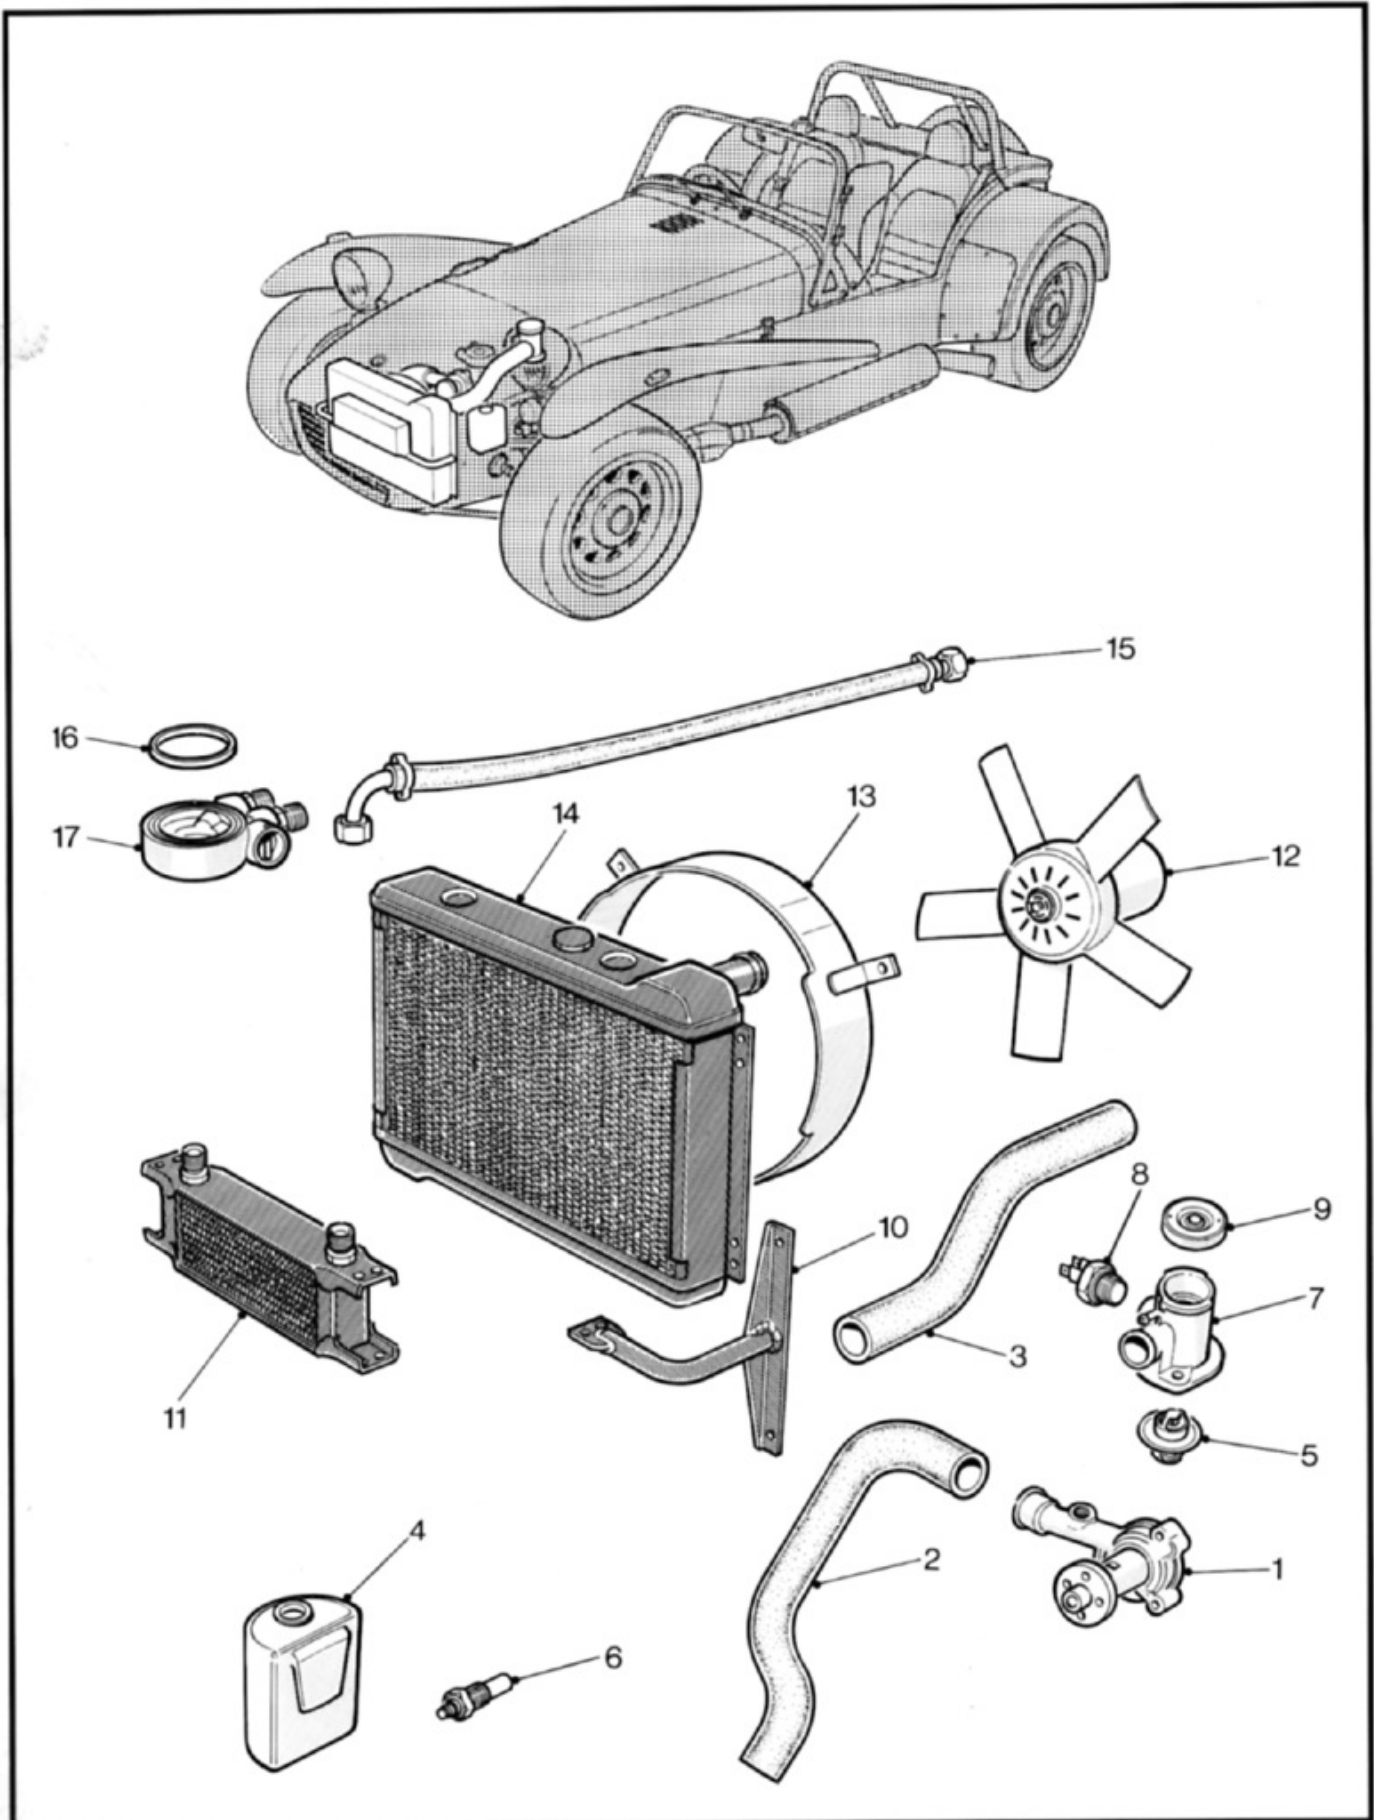

3 COOLING SYSTEM - CROSSFLOW / COSWORTH BDR

3 COOLING SYSTEM - CROSSFLOW / COSWORTH BDR

ITEM	PART NUMBER	DESCRIPTION	REMARKS
1	5020716	Water Pump - Cosworth BDR	
1	5020717	Water Pump - Ford Cross Flow	
1	X026E6000Z	Water Pump - Lotus Twin Cam	
* 2	594-3	Radiator Hose - Bottom	86 →
2	RH1298	Radiator Hose - Bottom	83-86
2	A026K0003Z	Radiator Hose - Bottom	→ 83
* 3	594-1	Radiator Hose - Top	86 →
3	594-2	Radiator Hose - Top	Cosworth BDR
3	RH707	Radiator Hose - Top	83-86
3	RH958	Radiator Hose - Top	→ 83
3	RH412	Radiator Hose - Elbow	→ 83
3	A026K0003Z	Radiator Hose - Top Twin Cam	→ 83
4	6057801	Expansion Bottle	83-86
* 4	WSB180	Expansion Bottle	86 →
5	5004062	Thermostatt - 74 Degree	Crossflow
5	A036E6023ZE	Thermostatt - 78 Degree	Lotus T.C.
6	323801005001	Temperature Transmitter - VDO	120°C
6	323801009001	Temperature Transmitter - VDO	150°C
* 7	6101210	Filler Neck - Cross Flow/BDR	83 →
7	73139	Filler Neck - Lotus Twin Cam	
8	823959481F	Sender - Cooling Fan	83 →
8	71305	"Otter" Fan Switch	→ 83
9	1613292	Radiator Cap	83 →
9	PCRC13A	Radiator Cap	→ 83
10	77222	Oil Cooler Bracket	
* 11	77227	Oil Cooler - 230mm - 10 Row	
11	77228	Oil Cooler - 115mm - 10 Row	
11	77542	Oil Cooler - 230mm - Dry Sump	
* 12	6171118	Cooling Fan and Motor	87 →
12	044/0043	Fan Motor	86-87
13	76351	Cowl - Cooling Fan	
14	73115	Radiator	→ 83
14	73118	Radiator	83-86
14	73311	Radiator - GT & 1600 Sprint	86-89
* 14	S7350	Radiator - Increased Capacity	86 →
14	73302	Radiator - Twin Cam	81-86
15	77225	Oil Cooler Pipe - Short	Not Dry Sump
15	77226	Oil Cooler Pipe - Long	Not Dry Sump
16	570	'O' Ring - Oil Filter Sandwich Plate	
17	77224	Sandwich Plate - Thermostatic	
17	77223	Sandwich Plate - Non Thermostatic	
	77231	Oil Cooler Kit - Thermostatic	
	CH71838	Blade - Cooling Fan	→ 87
	CH71838 Clip	Clip - Cooling Fan Blade	→ 87
	0GS6	Hose - 6mm	
	1569057	Cap - Expansion Bottle	83 - 86
	P1290A	Cap - Expansion Bottle	86 →