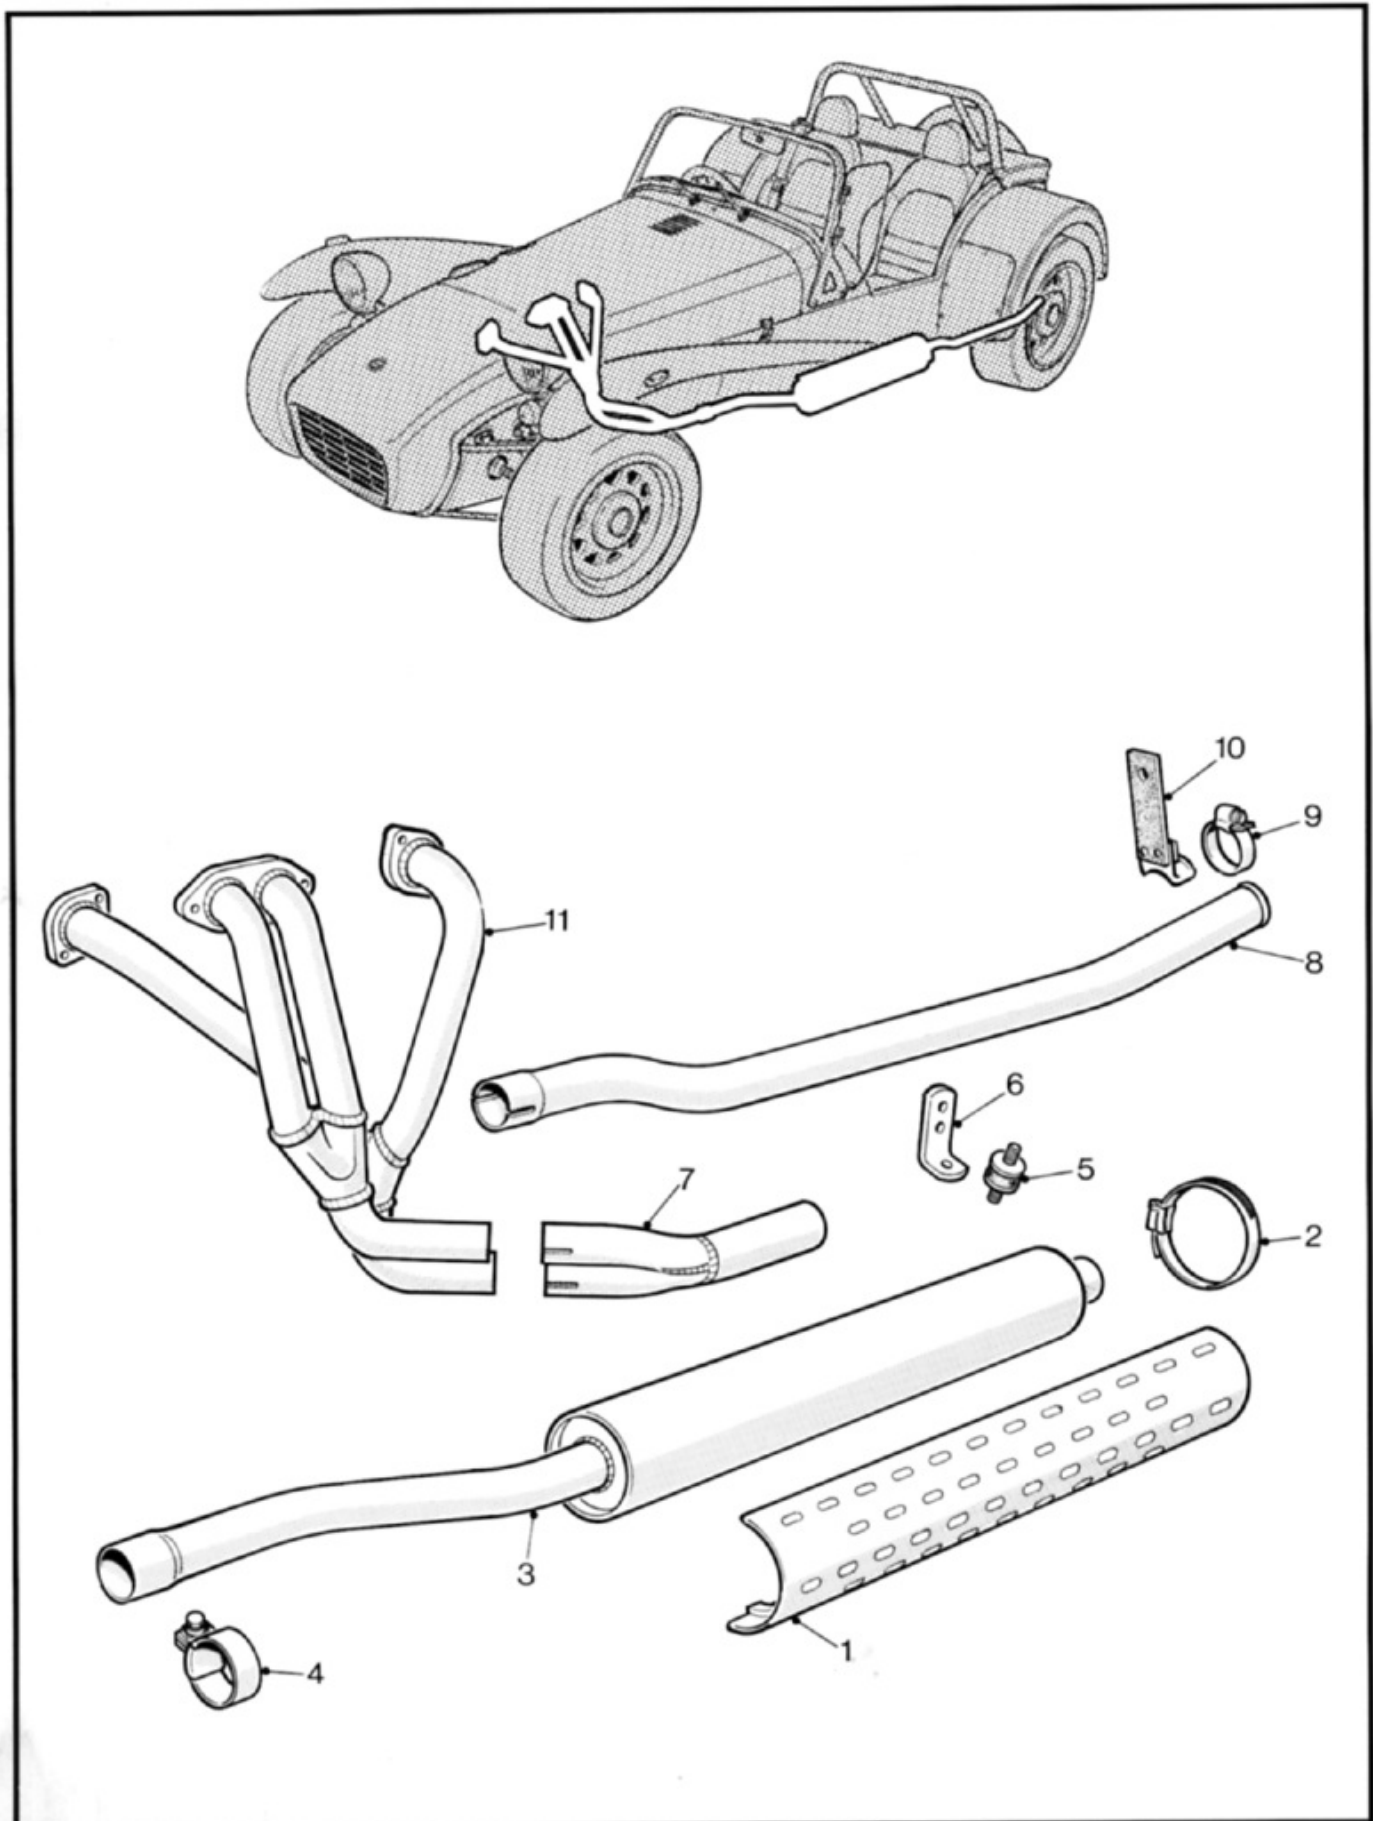

4 EXHAUST SYSTEM - CROSSFLOW / COSWORTH BDR

4 EXHAUST SYSTEM - CROSSFLOW / COSWORTH BDR

ITEM	PART NUMBER	DESCRIPTION	REMARKS	
1	72429	Guard - Silencer	Not for Germany	
1	72428	Guard - Race Silencer		
2	SGT90-110	Clip - Silencer Guard		
2	SGT120-140	Clip - Race Silencer Guard		
* 3	CSP008	Silencer - Small Bore Rear Exit		
3	CSP014	Silencer - Big Bore Rear Exit		
3	CSP025	Silencer - Side Exit		Not Race Crossflow 4-2-1
3	CSP215	Silencer - Side Exit Race		
4	S40-20SKZ	Clamp - Y Piece/Manifold		
* 4	S52/25-SK	Clamp		
4	72415	"U" Clamp - 1¹/₂"		
4	72416	"U" Clamp - 1³/₄"		
4	72417	"U" Clamp - 1⁷/₈"		
5	GEF122	Bobbin - Silencer Mounting		
6	72418	Bracket - Silencer Mounting		
* 7	CSP007	"Y" Piece - Small Bore		
7	CSP013	"Y" Piece - Big Bore		
7	CSP024	Collector 4 - 1	RHD 4-1 86 →	
7	CSP269	Collector 4 - 1 Lotus T.C.		
* 8	CSP009	Tailpipe - Small Bore	4-2-1 RHD 4-1 LHD 4-1 4-2-1 → 86 RHD 4-1 86 →	
8	CSP015	Tailpipe - Big Bore		
9	SGT32-50	Clip - Tailpipe		
10	GEF269	Strap - Silencer Mounting		
* 11	CSP005	Exhaust Manifold - Crossflow		
11	CSP028	Exhaust Primary Pipes - Crossflow		
11	CSP130	Exhaust Primary Pipes - Crossflow		
11	CSP023	Exhaust Primary Pipes - BDR		
11	CSP006	Exhaust Manifold - Lotus T.C.		
11	CSP268	Exhaust Manifold - Lotus T.C.		
	72055	Manifold Spacer - 2 & 3	LHD Crossflow