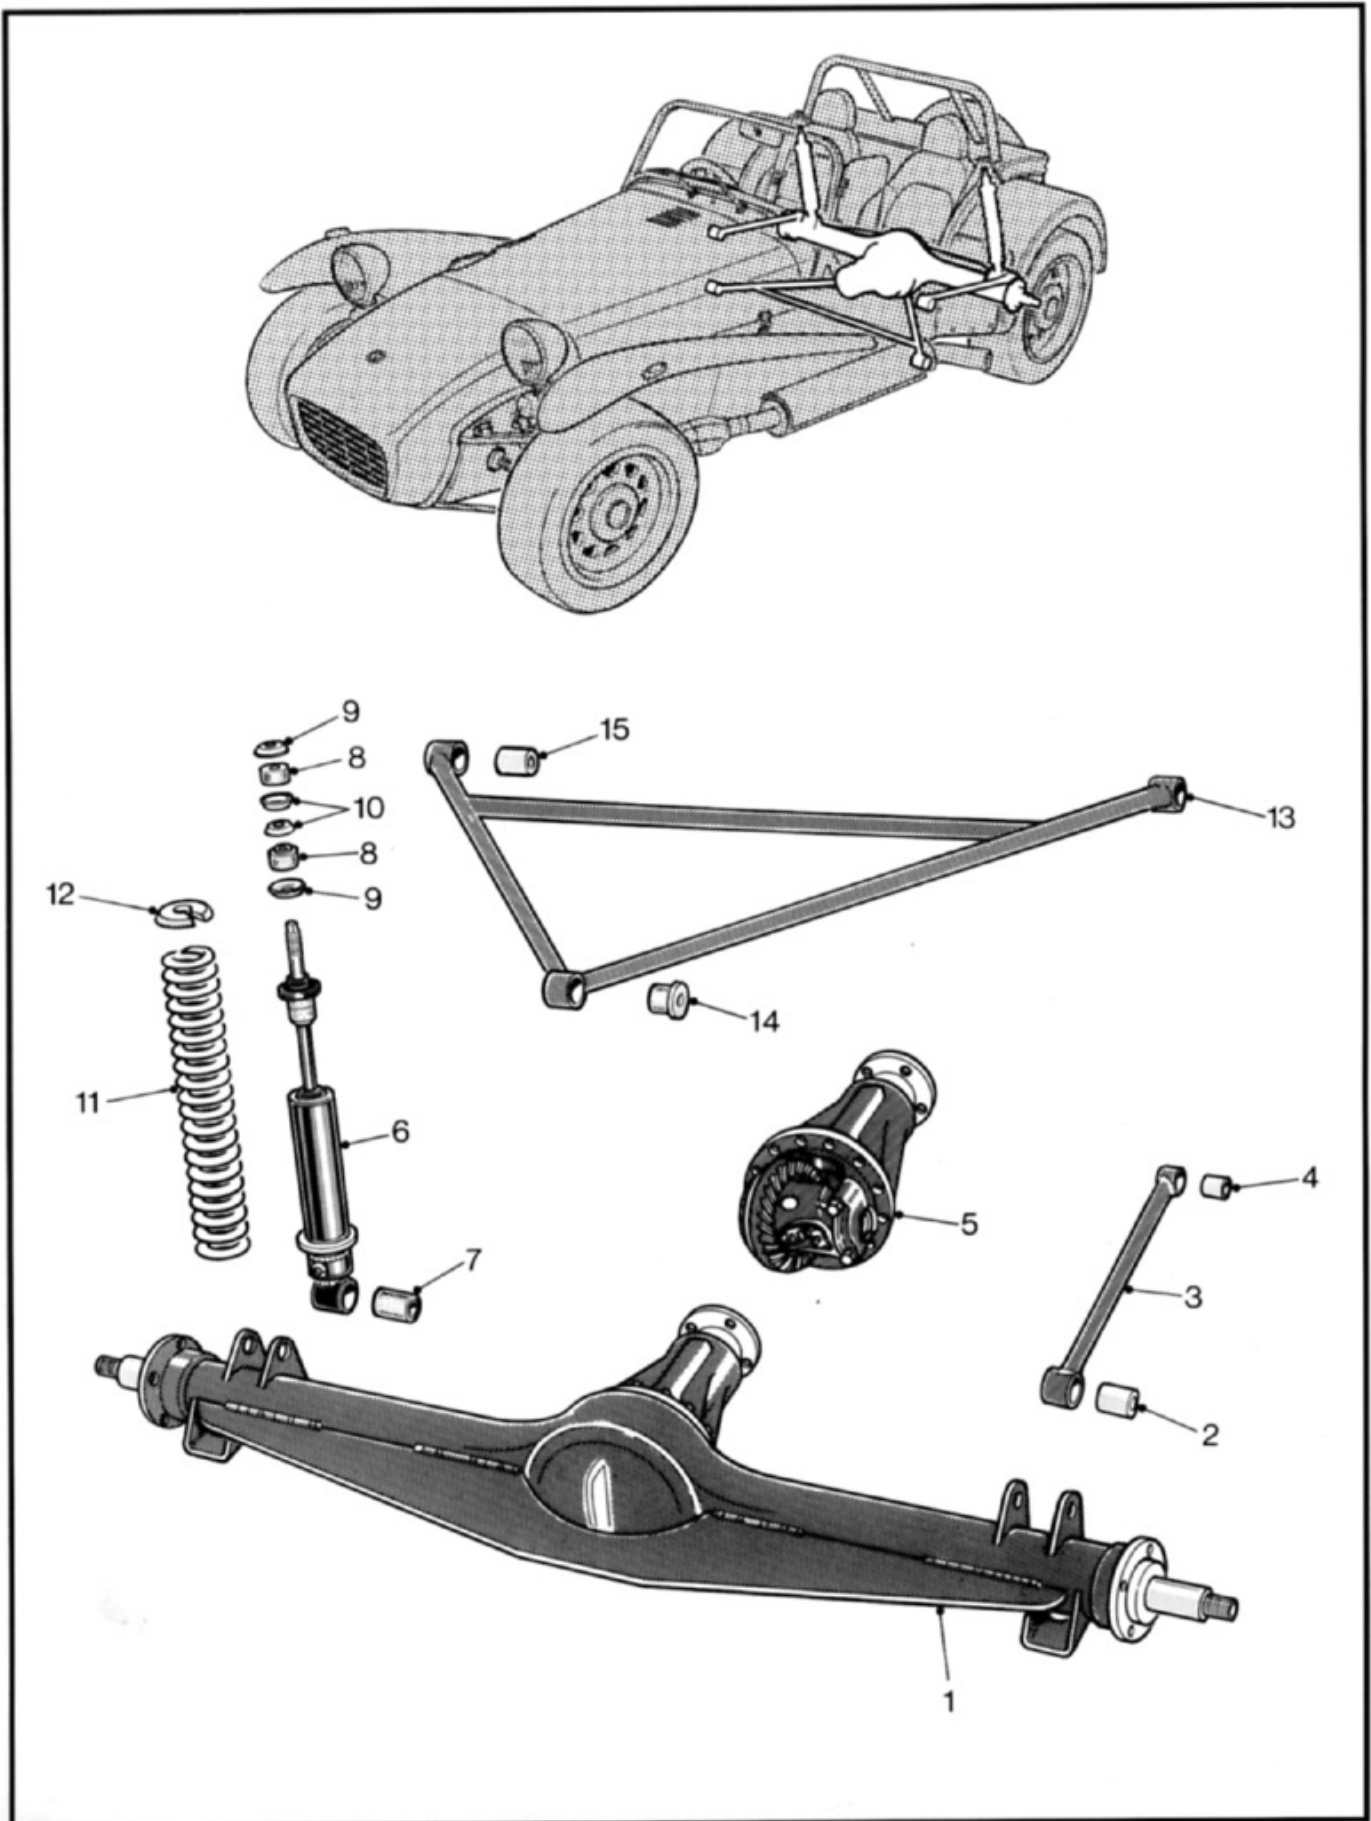

6 UPRIGHT & STEERING

ITEM	PART NUMBER	DESCRIPTION	REMARKS
1	102689	Dust Cap - Front Hub	
2	PN141	Split Pin 1/8 x 1"	
3	LN2211	Slotted Nut - Stub Axle	
4	102690	"D" Washer - Stub Axle	
5	ABK037	Wheel Bearing Kit	1 per Hub
6	146479	Hub - Triumph Centres	
6	75113	Hub - Ford Centres	
7	75128	Rubber Seal - Trunnion to Upright	
8	75132	Trunnion L/H	
8	75131	Trunnion R/H	
9	75133	Trunnion Sleeve	Stainless Steel
10	75138	Trunnion Inner Washer	
11	75137	Trunnion 'O' Seal Rubber	
12	75136	Trunnion Top Hat Bush - Nylon	
13	75139	Trunnion Outer Washer	
14	UKC0697	Stub Axle	75 onwards
15	NA988	Seal - Front Hub - Felt	
16	306604	Vertical Link L/H	Live Axle 75 onwards
16	306603	Vertical Link R/H	De Dion → 07/91
* 16	75112	Vertical Link L/H	De Dion 07/91 →
* 16	75111	Vertical Link R/H	De Dion 07/91 →
17	211048A	Tie Rod Lever L/H	75 →
17	211049A	Tie Rod Lever R/H	75 →
18	500098	Grease Nipple - Trunnion	
19	QR1572	Track Rod End	Single
20	MRP16	Steering Rack	RHD → 1981
20	75601	Steering Rack	1981 → RHD Cycle Wing
20	75602	Steering Rack	1981 → LHD Cycle Wing
20	75603	Steering Rack	1981 → RHD Flared Wing
20	75604	Steering Rack	1981 → RHD Flared Wing
21	75606	Spacer - Rack Mounting	
22	75061	Steering Rack Clamp	→ 1981
22	75064	Steering Rack Clamp	81-07/91
22	75066	Steering Rack Clamp	07/91 →
23	75065	Grub Screw 5 x 15mm	
24	NMPF5	Lock Nut	
25	225-588	Universal Joint	
26	75028A	Lower Steering Column	
27	75029A	Lower Steering Column - Collapsible	Certain Markets Only
27	75027A	Upper Steering Column	
28	75023	Steering Column Clamp	
29	75024	Steering Column Clamp Plate	
30	75026	Grub Screw - Clamp Plate	
31	NFPH 7/16	Lock Nut - Grub Screw	
32	B8466	Bush Steering Column	
	MGK5	Steering Rack Gaitors	1981 →
	75055	Tube Upper Column Outer	RHD
	76074	Steering Lock Tube	LHD
	76075	Steering Lock Tube	RHD
	76353	Sealing Plate Pedal Box	
	X036M6289Z	Grommet Steering Column	
	79505	Pedal Box Sealing Box	
	QSK1405	Trunnion Repair Kit	

7 REAR AXLE & SUSPENSION - ITAL AXLE