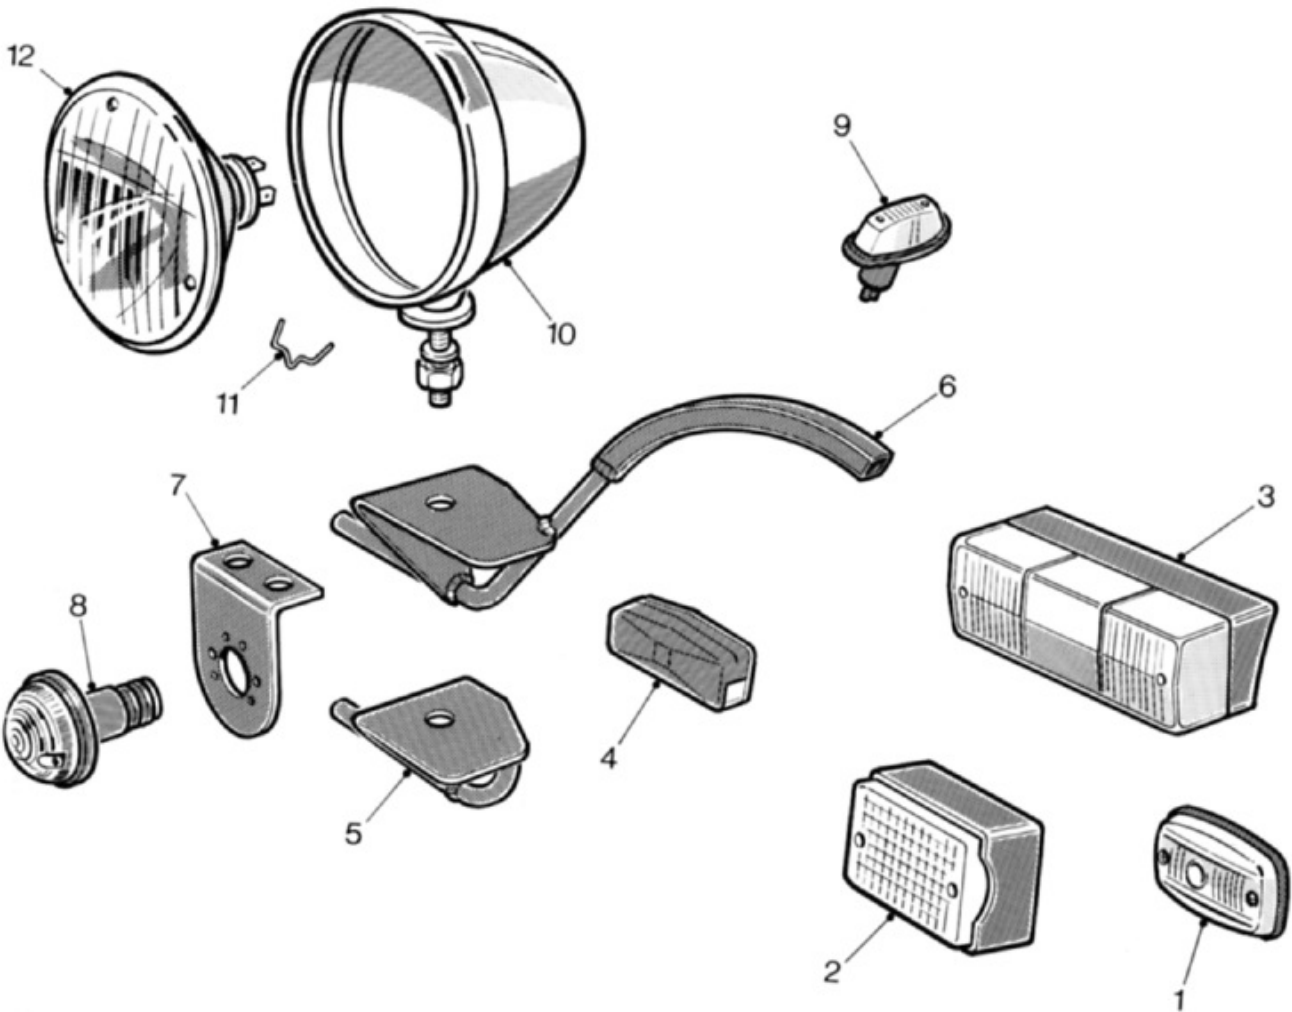

16 LIGHTING EQUIPMENT

16 LIGHTING EQUIPMENT

ITEM	PART NUMBER	DESCRIPTION	REMARKS
1	S3614B	Reverse Light	
2	RF178	Fog Light	
3	9060/00	Rear Light Cluster	
4	860.02.12V	Number Plate Lamp	Black Plastic
4	57511	Number Plate Lamp - Lucas	Chrome
5	78015	Bracket - L/H Headlamp	Cycle Wing
5	78016	Bracket - R/H Headlamp	Cycle Wing
6	76045E	Bracket - L/H Headlamp/wingstay	Flared Wing
6	76046E	Bracket - R/H Headlamp/Wingstay	Flared Wing
7	71113	Flasher Bracket - Universal	
8	L794	Indicator Lamp - Lucas	
8	641.00.12V	Indicator Lamp - → 02/90 Britax	Britax
8	RL 225	Indicator Lamp - 02/90 → L.E.P.	
9	FL 11	Repeater Flasher Lamp	
10	71109	Headlamp Shell - Chrome	
10	61475	Headlamp Shell - Black	
11	504665W10	Clip - Headlamp	
12	AB7033	Headlamp Unit - RHD	
12	LUB362	Headlamp Unit - LHD	
12	M6670058	Headlamp Unit - Cibie RHD	
12	M6670057	Headlamp Unit - Cibie LHD	
12	SB7033	Headlamp Unit - Sealed Beam	Lucas RHD
	18500	Lens - Rear Light Cluster	Japan
	S5039	Lens - Reverse Light	
	RF178L	Lens - Rear Fog Lamp	
	10144	Lens - Rear Light Cluster	
	L794/5451353	Lens - Lucas Indicator	
	10100.6265	Lens - Britax Indicator	
	RL125L	Lens - L.E.P. Indicator	
	54573645	Lens - Repeater Flasher	
	S5012	Plastic Fixing Kit - Reverse Light	
	16212.5	Screw - Rear Light Cluster	
	000011	Stoneguard - Headlamp	
	37801	Dim Dip Control Unit	Tungsten
	37800	Dim Dip Control Unit	Halogen
	553248	Chrome Rim - Lucas Headlamp