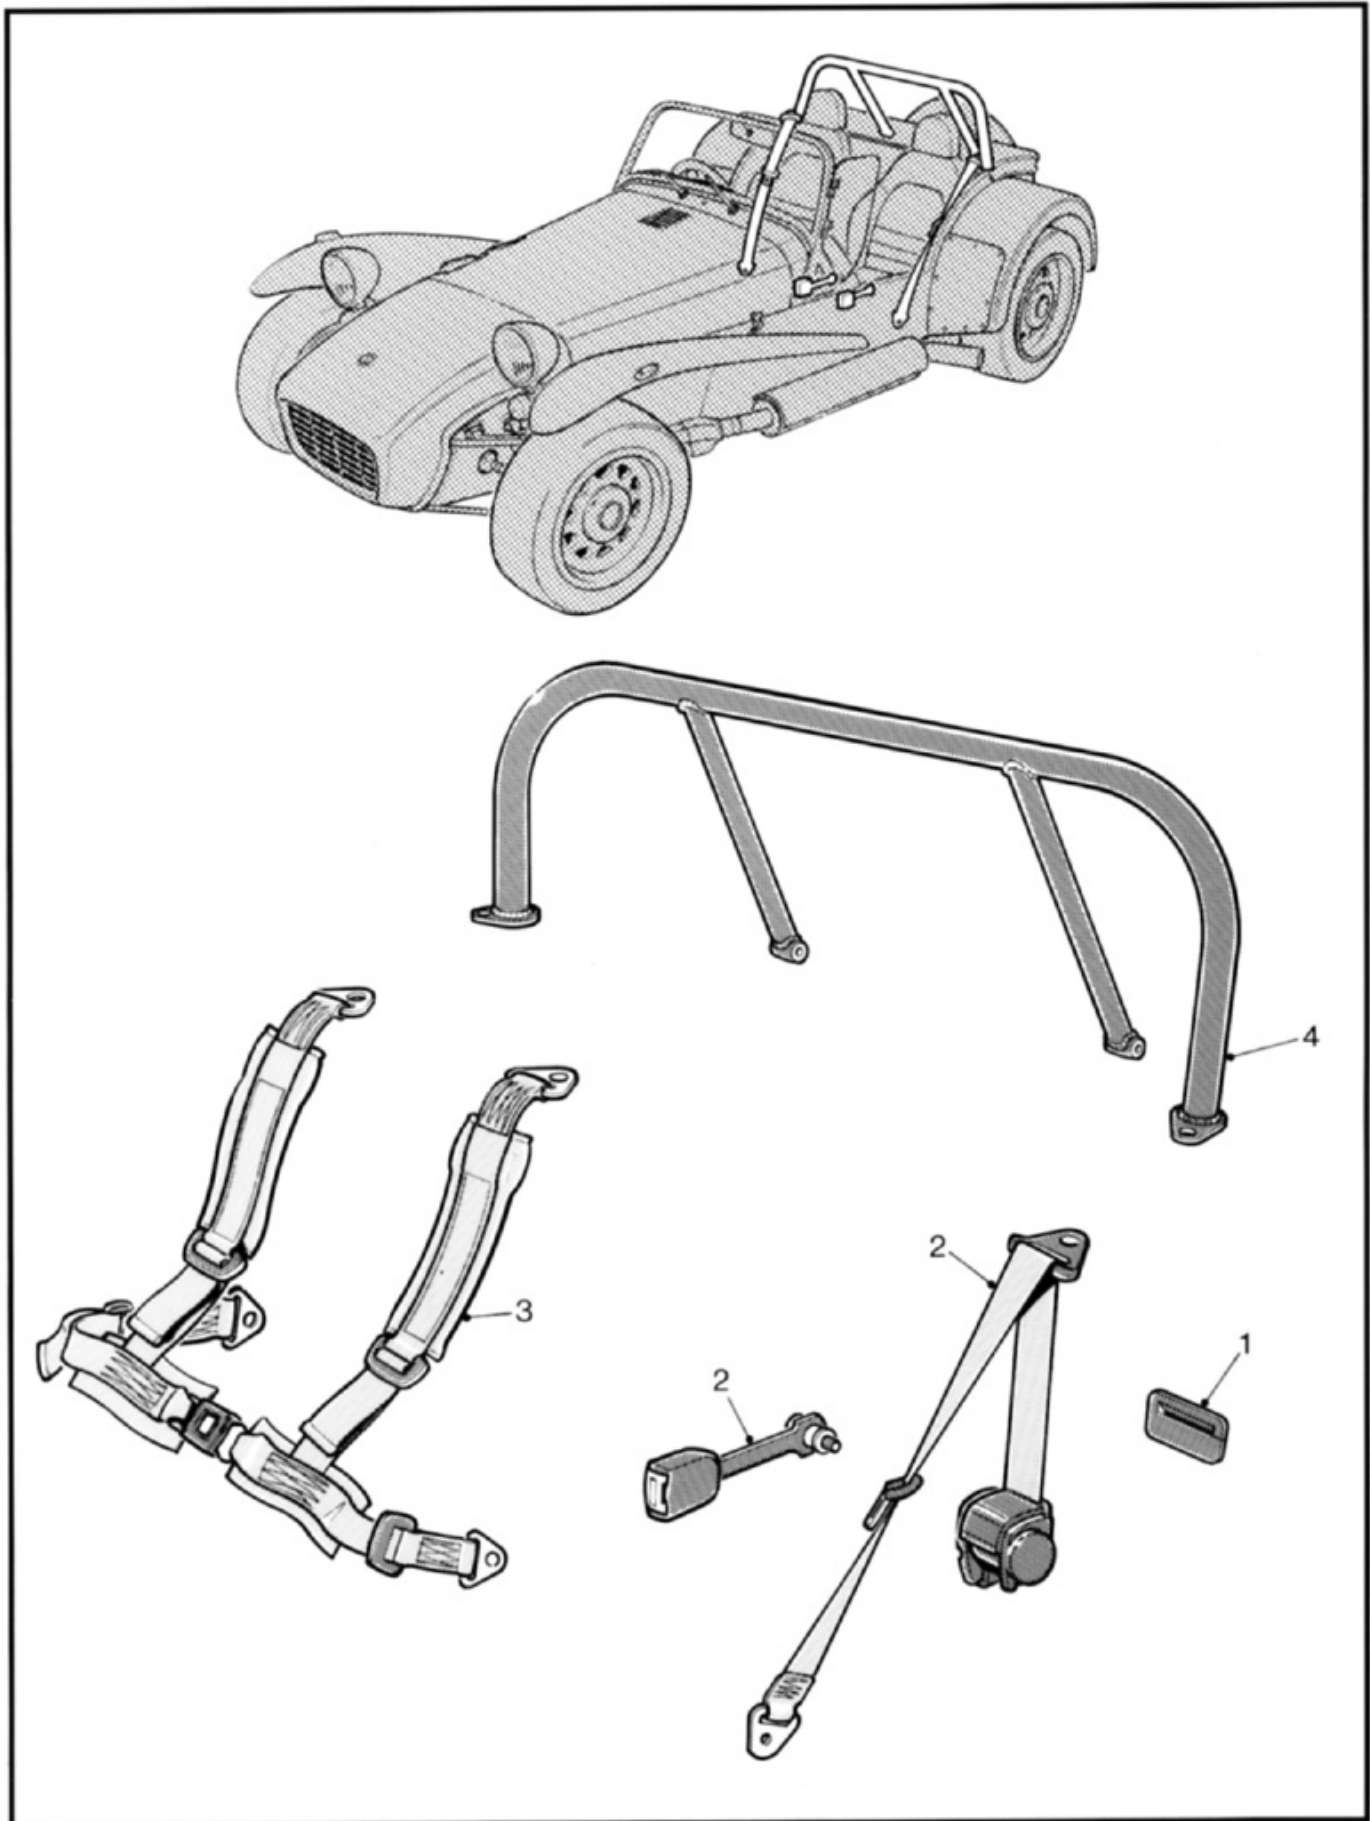

18 SAFETY EQUIPMENT

18 SAFETY EQUIPMENT

ITEM	PART NUMBER	DESCRIPTION	REMARKS
1	6085480	Guide - Seat Belt Webbing	Inertia Reel
2	603514 06/00	Seat Belt - Inertia Reel	90 → De Dion
2	AB7-021	Seat Belt - Static	
3	CGM4BL	Seat Belt - Luke 4 Point	Black
3	CGM4B	Seat Belt - Luke 4 Point	Blue
3	CGM4R	Seat Belt - Luke 4 Point	Red
3	CPR6Black	Seat Belt - Luke 6 Point	Black
3	CPR6Blue	Seat Belt - Luke 6 Point	Blue
3	CPR6Red	Seat Belt - Luke 6 Point	Red
* 4	77414	Roll Bar - Short Cockpit	Standard
* 4	77617	Roll Bar - Long Cockpit	Standard
* 4	79039	Roll Bar - De Dion → 1989	Standard
* 4	79037	Roll Bar - De Dion 1990 →	Standard
4	77426	Roll Bar - Short Cockpit	F.I.A.
4	79035	Roll Bar - All L/C & D/D → 89	F.I.A.
4	79032	Roll Bar - De Dion 90 → RHD	F.I.A.
4	79033	Roll Bar - De Dion 90 → LHD	F.I.A.
	77417	Securing Block - → 90 F.I.A.	
	79047	Strut - F.I.A. Roll Bar	
	77849	Head Rest - F.I.A. Roll Bar	