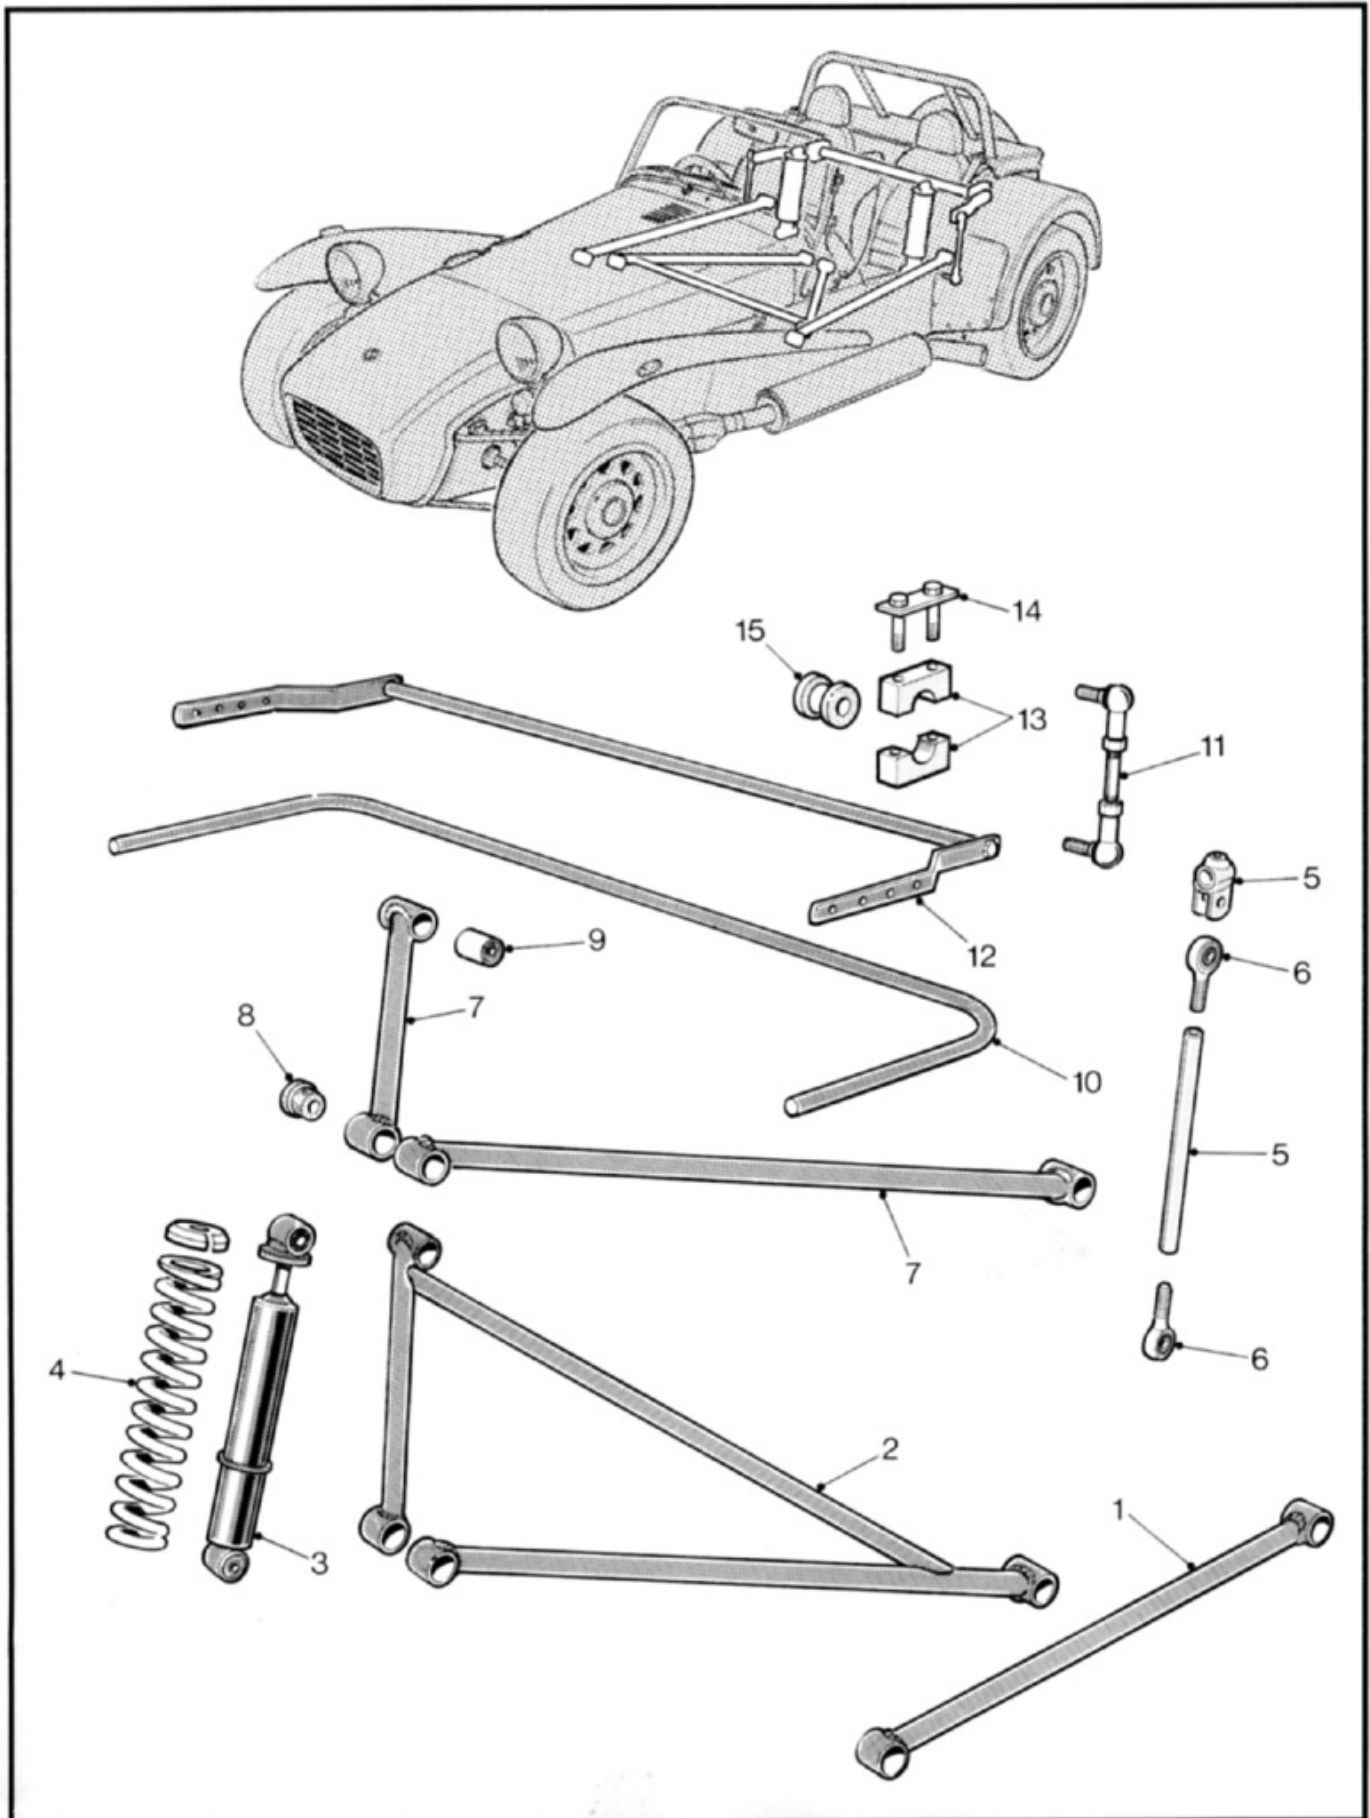

8 REAR SUSPENSION - DE DION

8 REAR SUSPENSION - DE DION

ITEM	PART NUMBER	DESCRIPTION	REMARKS
1	79031	Radius Arm - 4 Speed De Dion	1985 only
1	75539	Radius Arm - 5 Speed	→ 91
1	72098	Radius Arm - 5 Speed	91 →
1	79124	Radius Arm - Rod End Type	
2	79021	A Frame - 4 Speed De Dion	1985 only
2	79121	A Frame - 1986 - 1989	
2	72099	A Frame - 1991 →	
2	79123	A Frame - Spherical Joint Type	
3	G979-S180	Damper - Fixed Seat	85-89
3	G978-AS180	Damper - Adjustable Seat	85-89
3	G817-S180	Damper - Fixed Seat - Spax	89-07/91
3	G818-AS180	Damper - Adjustable Seat - Spax	89-07/91
3	75516RR	Damper - Bilstein	08/91 →
4	75532	Spring - Spax Damper	85-08/88
4	79602	Spring - Spax Damper	09/88-07/91
4	75518	Spring - Bilstein Damper	07/91 →
5	75533	Drop Link - Rear Anti Roll Bar	85 → 07/91
6	ARHT4ECR	Rod End - R.H. Thread	85 → 07/91
6	ARHTL4ECR	Rod End - L.H. Thread	85 → 07/91
7	79019	Diagonal Lower Link	89-91
8	Y16	Bush - Rubber	
9	BP636/2	Bush - Metalastic	
10	75538	Anti Roll Bar	85-91
11	72120	Link - Rear Anti Roll Bar	07/91 →
12	72121	Anti Roll Bar - 9/16 Ford	07/91 →
13	72122	Clamp - 2 piece R.A.R.B.	07/91 →
14	72124	U Clamp - R.A.R.B. Clamp	07/91 →
15	72100	Rubber - Rear Anti Roll Bar 9/16	07/91 →
	ARC01	Anti Roll Bar Kit	85-91
	ARHT6ECR	Rod End - Radius Arm	
	BB18	Bush - Damper Lower	85-89
	M45	Bush - Damper Upper	85-89
	M39A	Bush - Damper Upper & Lower	89-07/91
	72093	Spacer - Lower Eye	Bilstein Damper
	72127A	Bolt - Radius Arm/A.R.B.	07/91 →