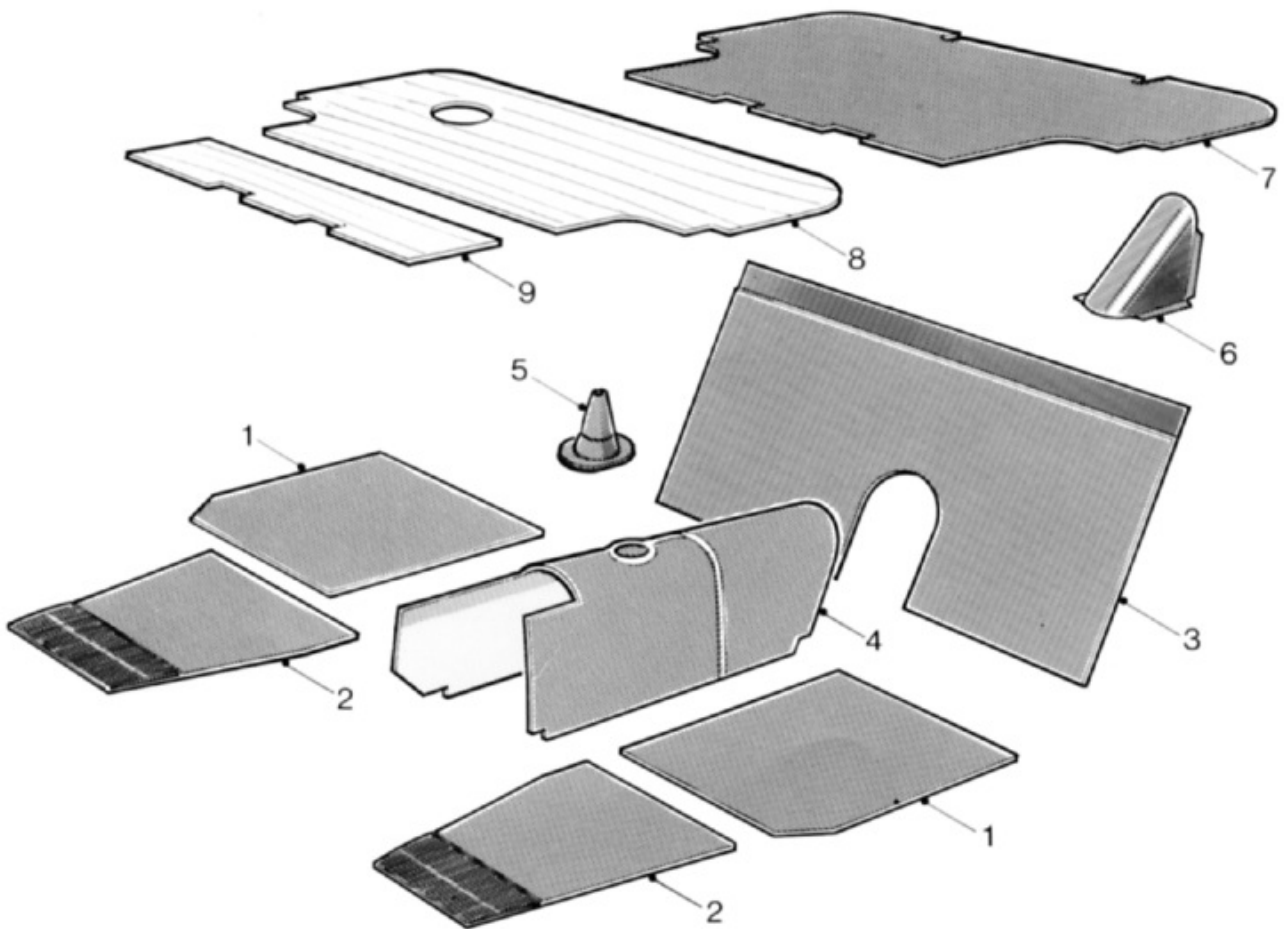

19 INTERIOR TRIM

19 INTERIOR TRIM

ITEM	PART NUMBER	DESCRIPTION	REMARKS
1	77621	Underseat Carpet - (Not Handed)	Long Cockpit
1	79105	Underseat Carpet - (Not Handed)	De Dion → 89
1	79703	Underseat Carpet - Left Hand	De Dion 90 →
1	79704	Underseat Carpet - Right Hand	De Dion 90 →
2	76113	Footwell Carpet - RH - RHD	Short Cockpit
2	76116	Footwell Carpet - LH - RHD	Short Cockpit
2	76119	Footwell Carpet - RH - LHD	Short Cockpit
2	76118	Footwell Carpet - LH - LHD	Short Cockpit
2	76602	Footwell Carpet - RH - RHD	Long Cockpit
2	76603	Footwell Carpet - LH - RHD	Long Cockpit
2	76605	Footwell Carpet - RH - LHD	Long Cockpit
2	76604	Footwell Carpet - LH - LHD	Long Cockpit
2	79101	Footwell Carpet - Not Handed	De Dion → 89
2	79702	Footwell Carpet - Right Hand	De Dion 90 →
2	79701	Footwell Carpet - Left Hand	De Dion 90 →
3	76609	Bulkhead Carpet - Long Cockpit	
3	79109	Bulkhead Carpet - De Dion → 89	
3	79707	Bulkhead Carpet - De Dion 90 →	
4	76131	Tunnel Carpet - Short Cockpit	
4	76606	Tunnel Carpet - Long Cockpit	
4	79106	Tunnel Carpet - De Dion → 89	
4	79705	Tunnel Carpet - De Dion 90 →	
5	6050346	Gear Lever Gaitor - 4 Speed	
5	76714	Gear Lever Gaitor - 5 Speed	Leather
5	76714V	Gear Lever Gaitor - 5 Speed	Vinyl
6	78017	Fuel Filler Cover - Live Axle	Plain Aluminium
6	78017B	Fuel Filler Cover - Live Axle	Black Vinyl
6	79113	Fuel Filler Cover - De Dion	Plain Aluminium
6	79113B	Fuel Filler Cover - De Dion	Black Vinyl
7	76115	Boot Carpet - Short Cockpit	
7	76607	Boot Carpet - Long Cockpit	
7	79108	Boot Carpet - De Dion → 89	
7	79709	Boot Carpet - De Dion 90 →	
8	76114	Boot Board - Short Cockpit	Timber
8	77822	Boot Board - Short Cockpit	Aluminium
8	76608	Boot Board - L/C & B/B → 89	Timber
8	77823	Boot Board - L/C & D/D → 89	Aluminium
* 8	79715	Boot Board - De Dion 90 → Rear	Timber
8	77825	Boot Board - De Dion 90 → Rear	Aluminium
* 9	79714	Boot Board - De Dion 90 → Front	Timber
9	77824	Boot Board - De Dion 90 → Rear	Aluminium
	77643	Arm Rest - Live Axle - Leather	
	77644	Arm Rest - Live Axle - Cloth	
	77654	Arm Rest - De Dion - Leather	
	77655	Arm Rest - De Dion - Cloth	
	78018	Knee Trim Panel - LH	
	78019	Knee Trim Panel - RH	
	77329	Sill Protector - Stainless Steel	
	77664A	Leather Tunnel Top	De Dion Ford