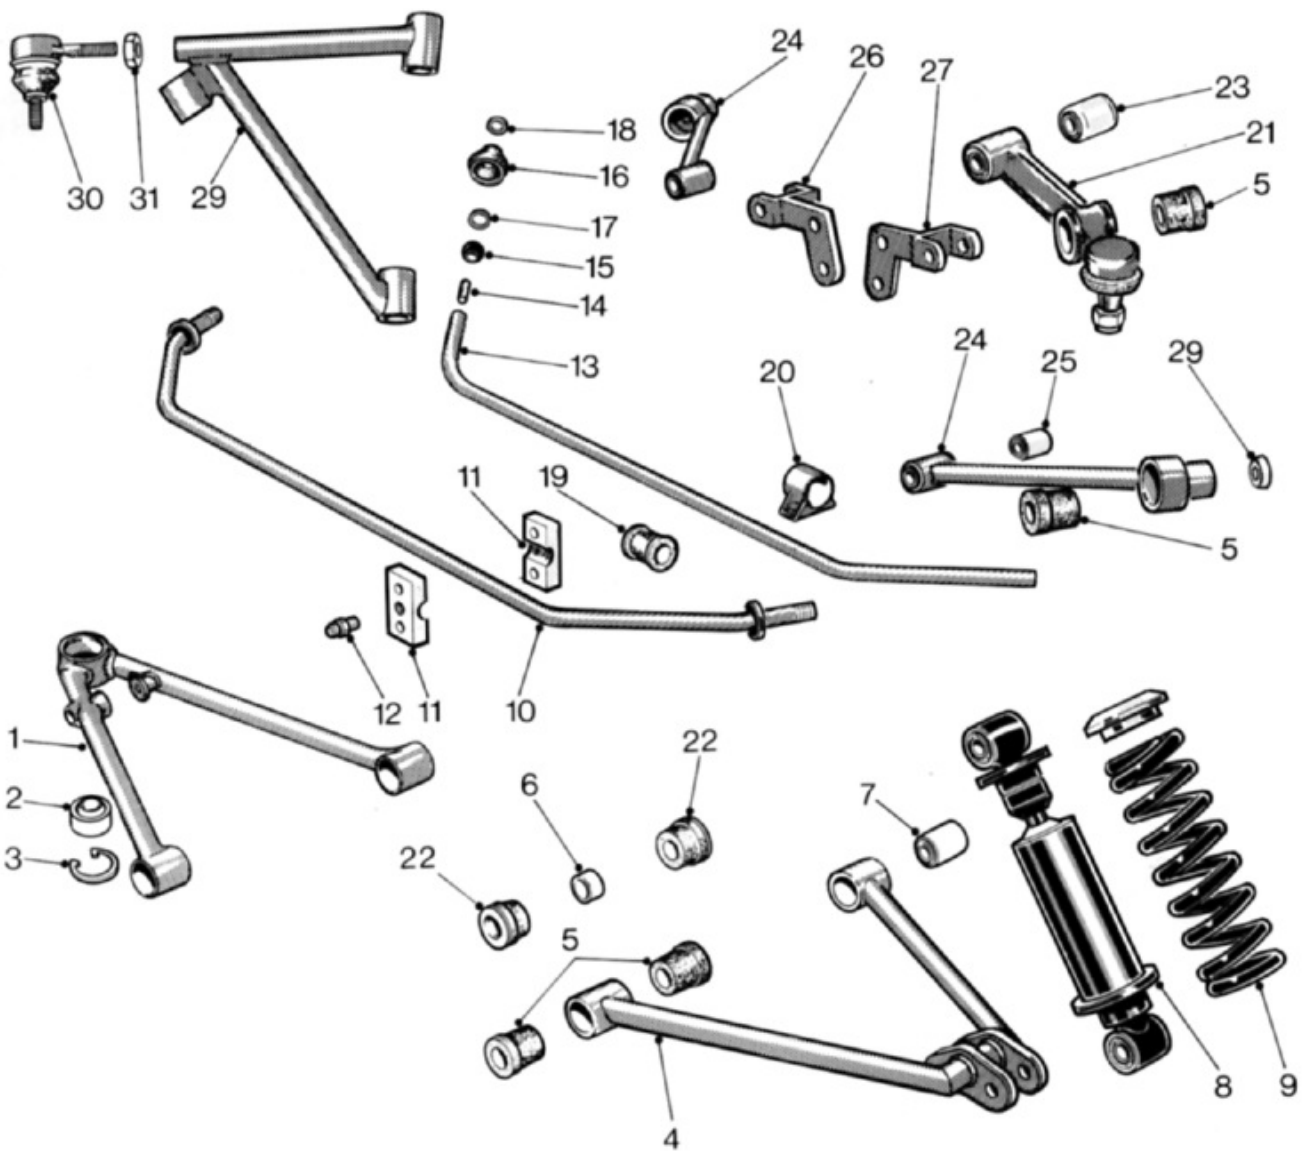

5 FRONT SUSPENSION

5 FRONT SUSPENSION

ITEM	PART NUMBER	DESCRIPTION	REMARKS
1	75513A	Wishbone L/H Lower	Spherical Joint 91 →
1	75514A	Wishbone R/H Lower	Spherical Joint 91 →
2	ABWT10	Spherical Joint - Lower Wishbone	
3	NIA3000-118	Circlip - Lower Wishbone	
4	75115	Wishbone R/H	Not Negative Camber
4	75116	Wishbone L/H	Not Negative Camber
4	75536	Wishbone L/H	Negative Camber
4	75537	Wishbone R/H	Negative Camber
5	Y9	Bush	Single Wishbone
5	Y16	Bush	Twin Wishbone
6	75706	Spacer Y16 Bushes	Twin Wishbone
7	B636/2	Bush - Metalastic	
8	G303-S180	Damper Spax Adjustable	Fixed Seat
8	G775-AS180	Damper Spax Adjustable	Adjustable Seat
8	75515RR	Damper Bilstein - Road	De Dion 91 →
9	75146	Spring - Spax Damper	Live Axle Models Standard
9	79601	Spring - Spax Damper	De Dion → 07/91
9	75517	Spring - Bilstein Damper	De Dion 07/91 →
10	75134	Anti Roll Bar	Live Axle & De Dion → 89
10	75701	Anti Roll Bar	Twin Wishbone 90 → 07/91
11	75135	Clamp - Anti Roll Bar	→ 07/91
12	500098	Grease Nipple	
13	72094	Anti Roll Bar 18mm - De Dion	07/91 → Crossflow
14	72110	Stud - Anti Roll Bar	07/91 → De Dion
15	72107	Ball - Anti Roll Bar	07/91 → De Dion
16	0090549	Dustcover - Anti Roll Bar	07/91 → De Dion
17	0160911	Polyring - Dustcover Large	07/91 → De Dion
18	0160997	Polyring - Dustcover Small	07/91 → De Dion
19	72105	Rubber Mounting 18mm	07/91 → XF, VX - Green
19	72109	Rubber Mounting 5/8"	07/91 → Rover - Red
20	72117	Mounting Bracket	07/91 →
21	75126	Top Link L/H	Not 91 → De Dion
21	75125	Top Link R/H	Not 91 → De Dion
22	Y16	Bush	
23	BP636/2	Bush - Metalastic	
24	75702	Top Half Wishbone	Twin Wishbone
25	S2030A	Bush - Metalastic	
26	75703	Pivot Bracket L/H	Twin Wishbone
27	75704	Pivot Bracket R/H	Twin Wishbone
28	75705	Tapered Washer	
29	72108	Top Wishbone	07/91 → not handed
30	QR1798	Rod End - Wishbone	07/91 →
31	NMPH16 x 1	Lock Nut	07/91 →
	BB18	Bush - Spax Damper	Number on Bush
	M45	Bush - Spax Damper	Number on Bush
	M74	Collet - Spax Damper	
	72093	Spacer - Lower Eye	Bilstein Damper
	75505	Ride Height Spacer - 1mm	Bilstein Road Race
	75506	Ride Height Spacer - 2mm	Bilstein Road Race
	0090166	Seal - Top Link Ball Joint	75125/75126