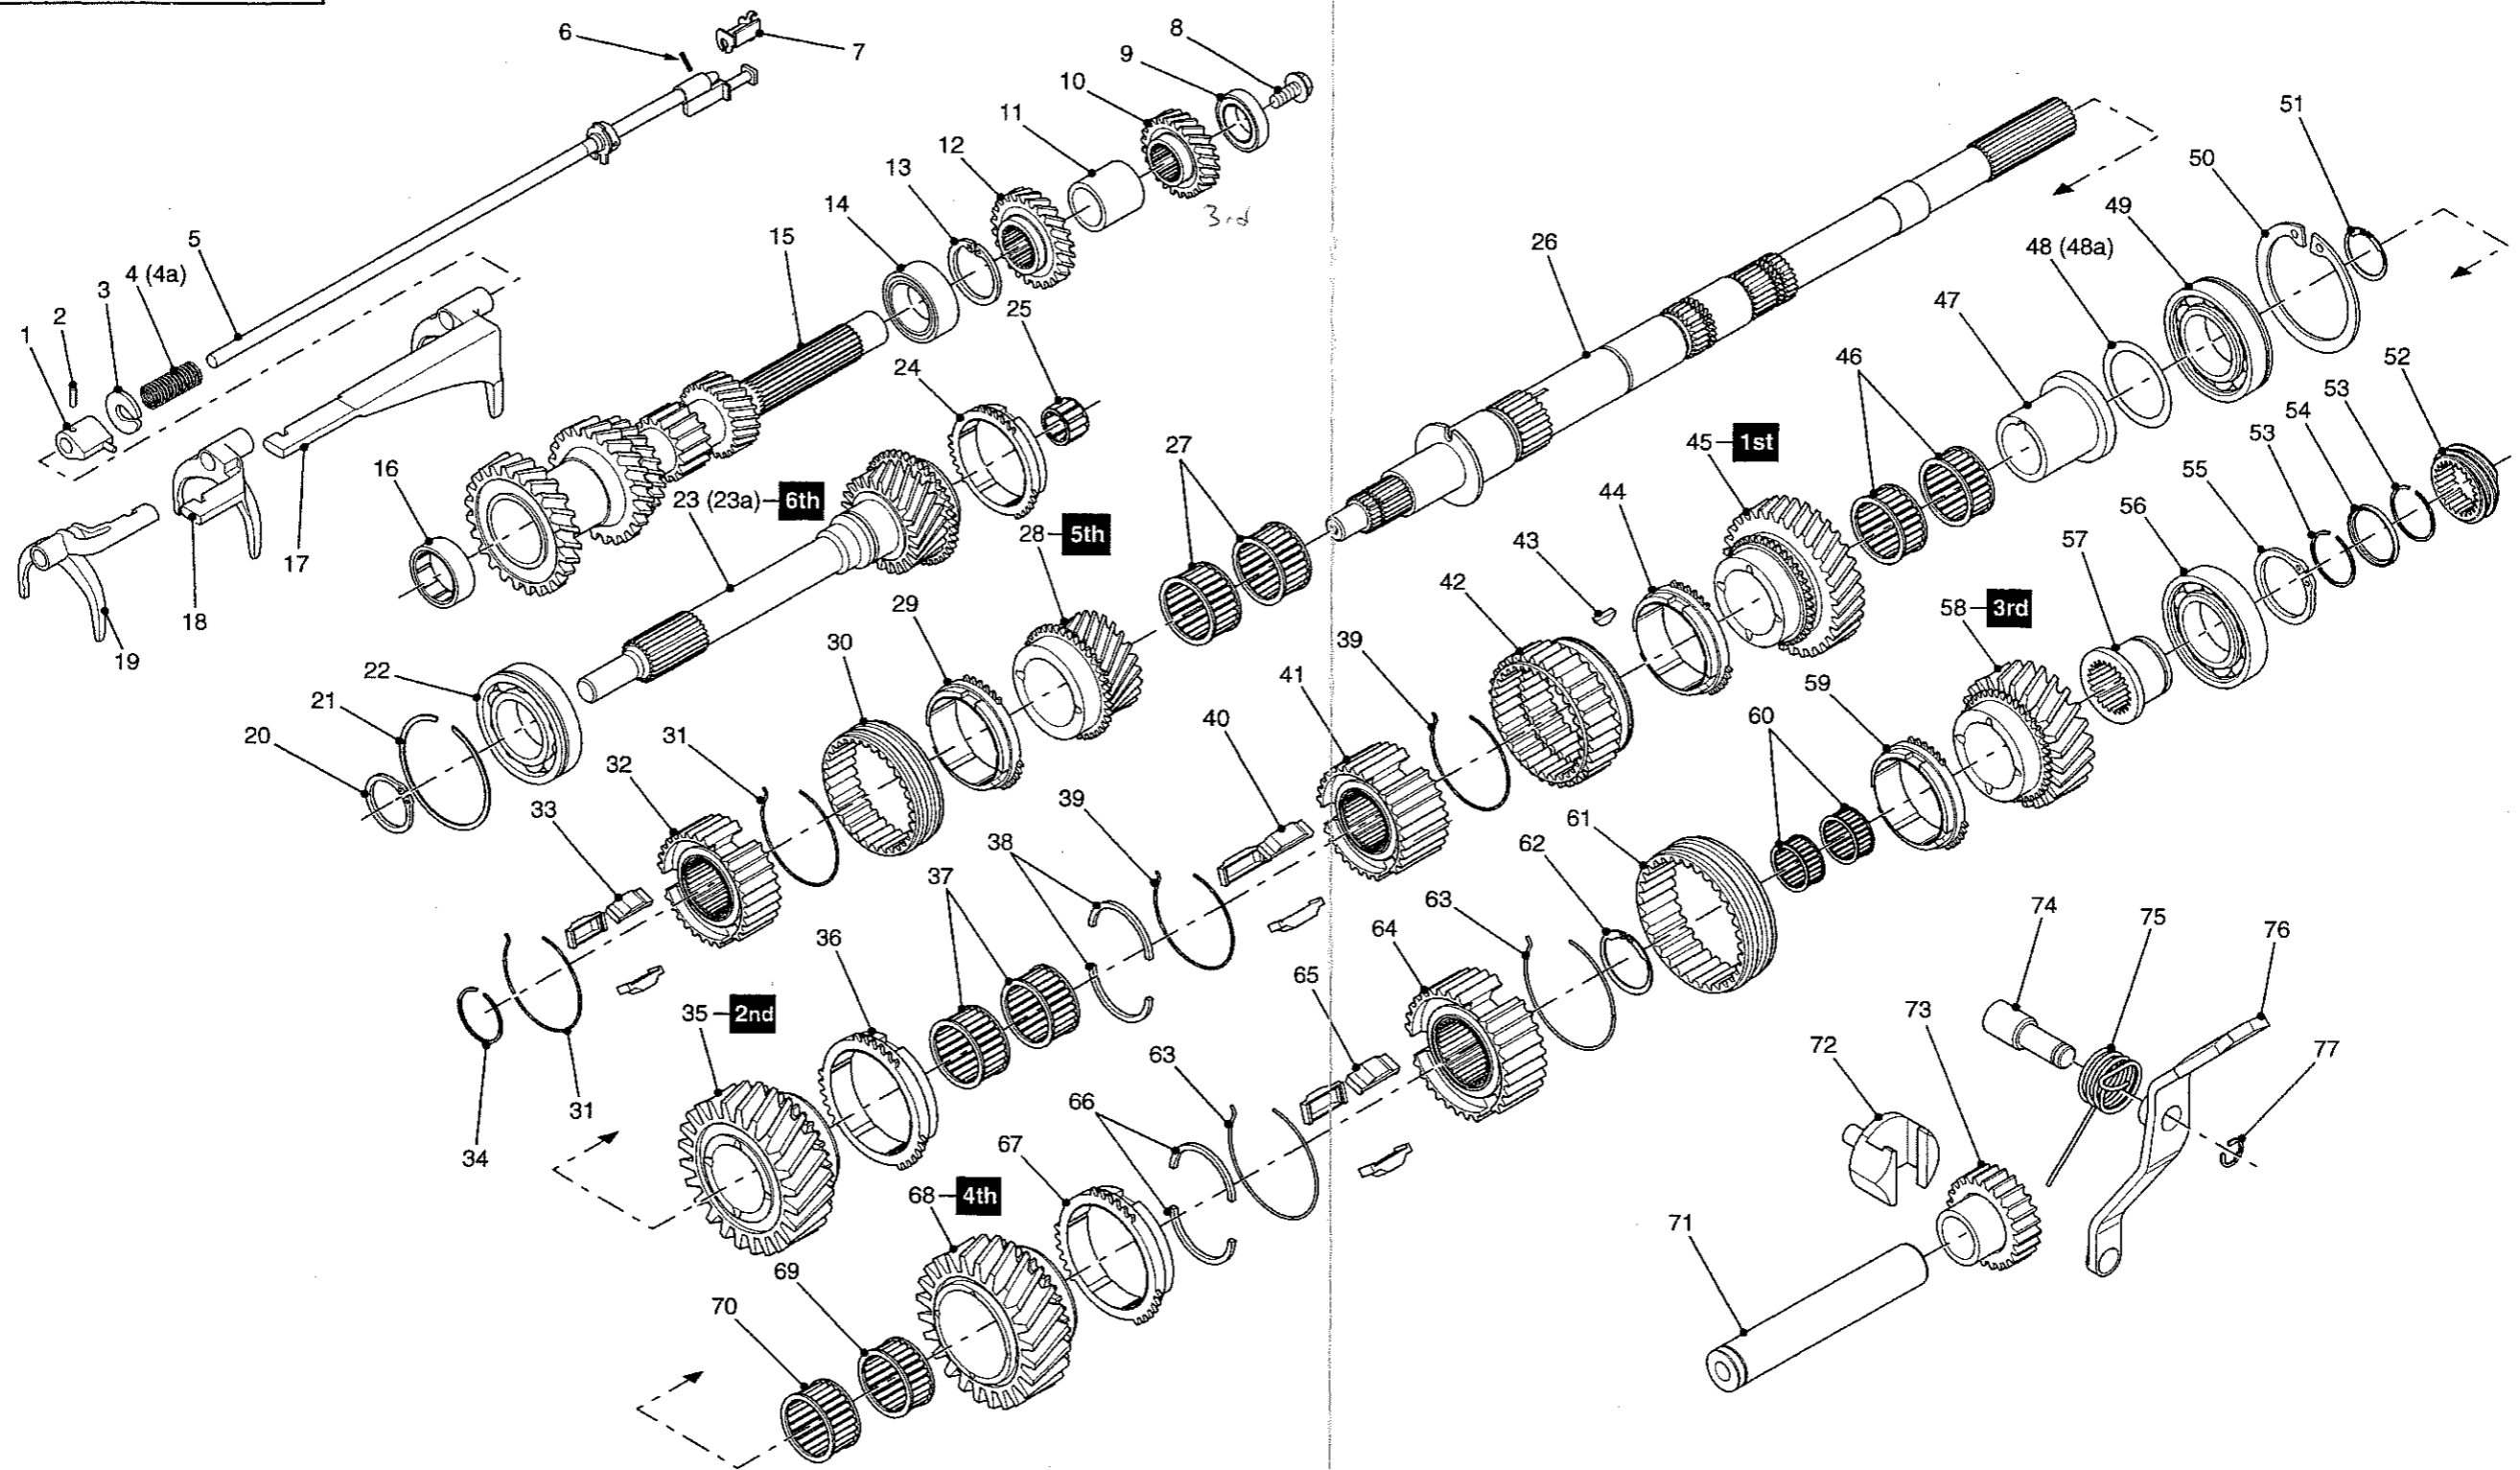

6 SPEED GEARBOX - INTERNALS

The illustrations, technical information, data and descriptive text in this issue, to the best of our knowledge, were correct at the time of going to print. The right to change specifications, equipment and instructions at any time, without notice, is reserved as part of the Caterham policy of continuous development and improvement.

No liability can be accepted for any inaccuracies or omissions in this publication, although every possible care has been taken to make it as complete and accurate as possible.

All rights reserved. No part of this publication may be reproduced without the prior written permission of Caterham Cars Ltd.

This document was prepared on behalf of Caterham Cars Ltd by TMS Publications Ltd. 01476 560099.

Issued by :- Caterham Cars Ltd
Kennet Road
Dartford
Kent DA1 4QN
01322 625800
SPARES DEPT - 01322 625801