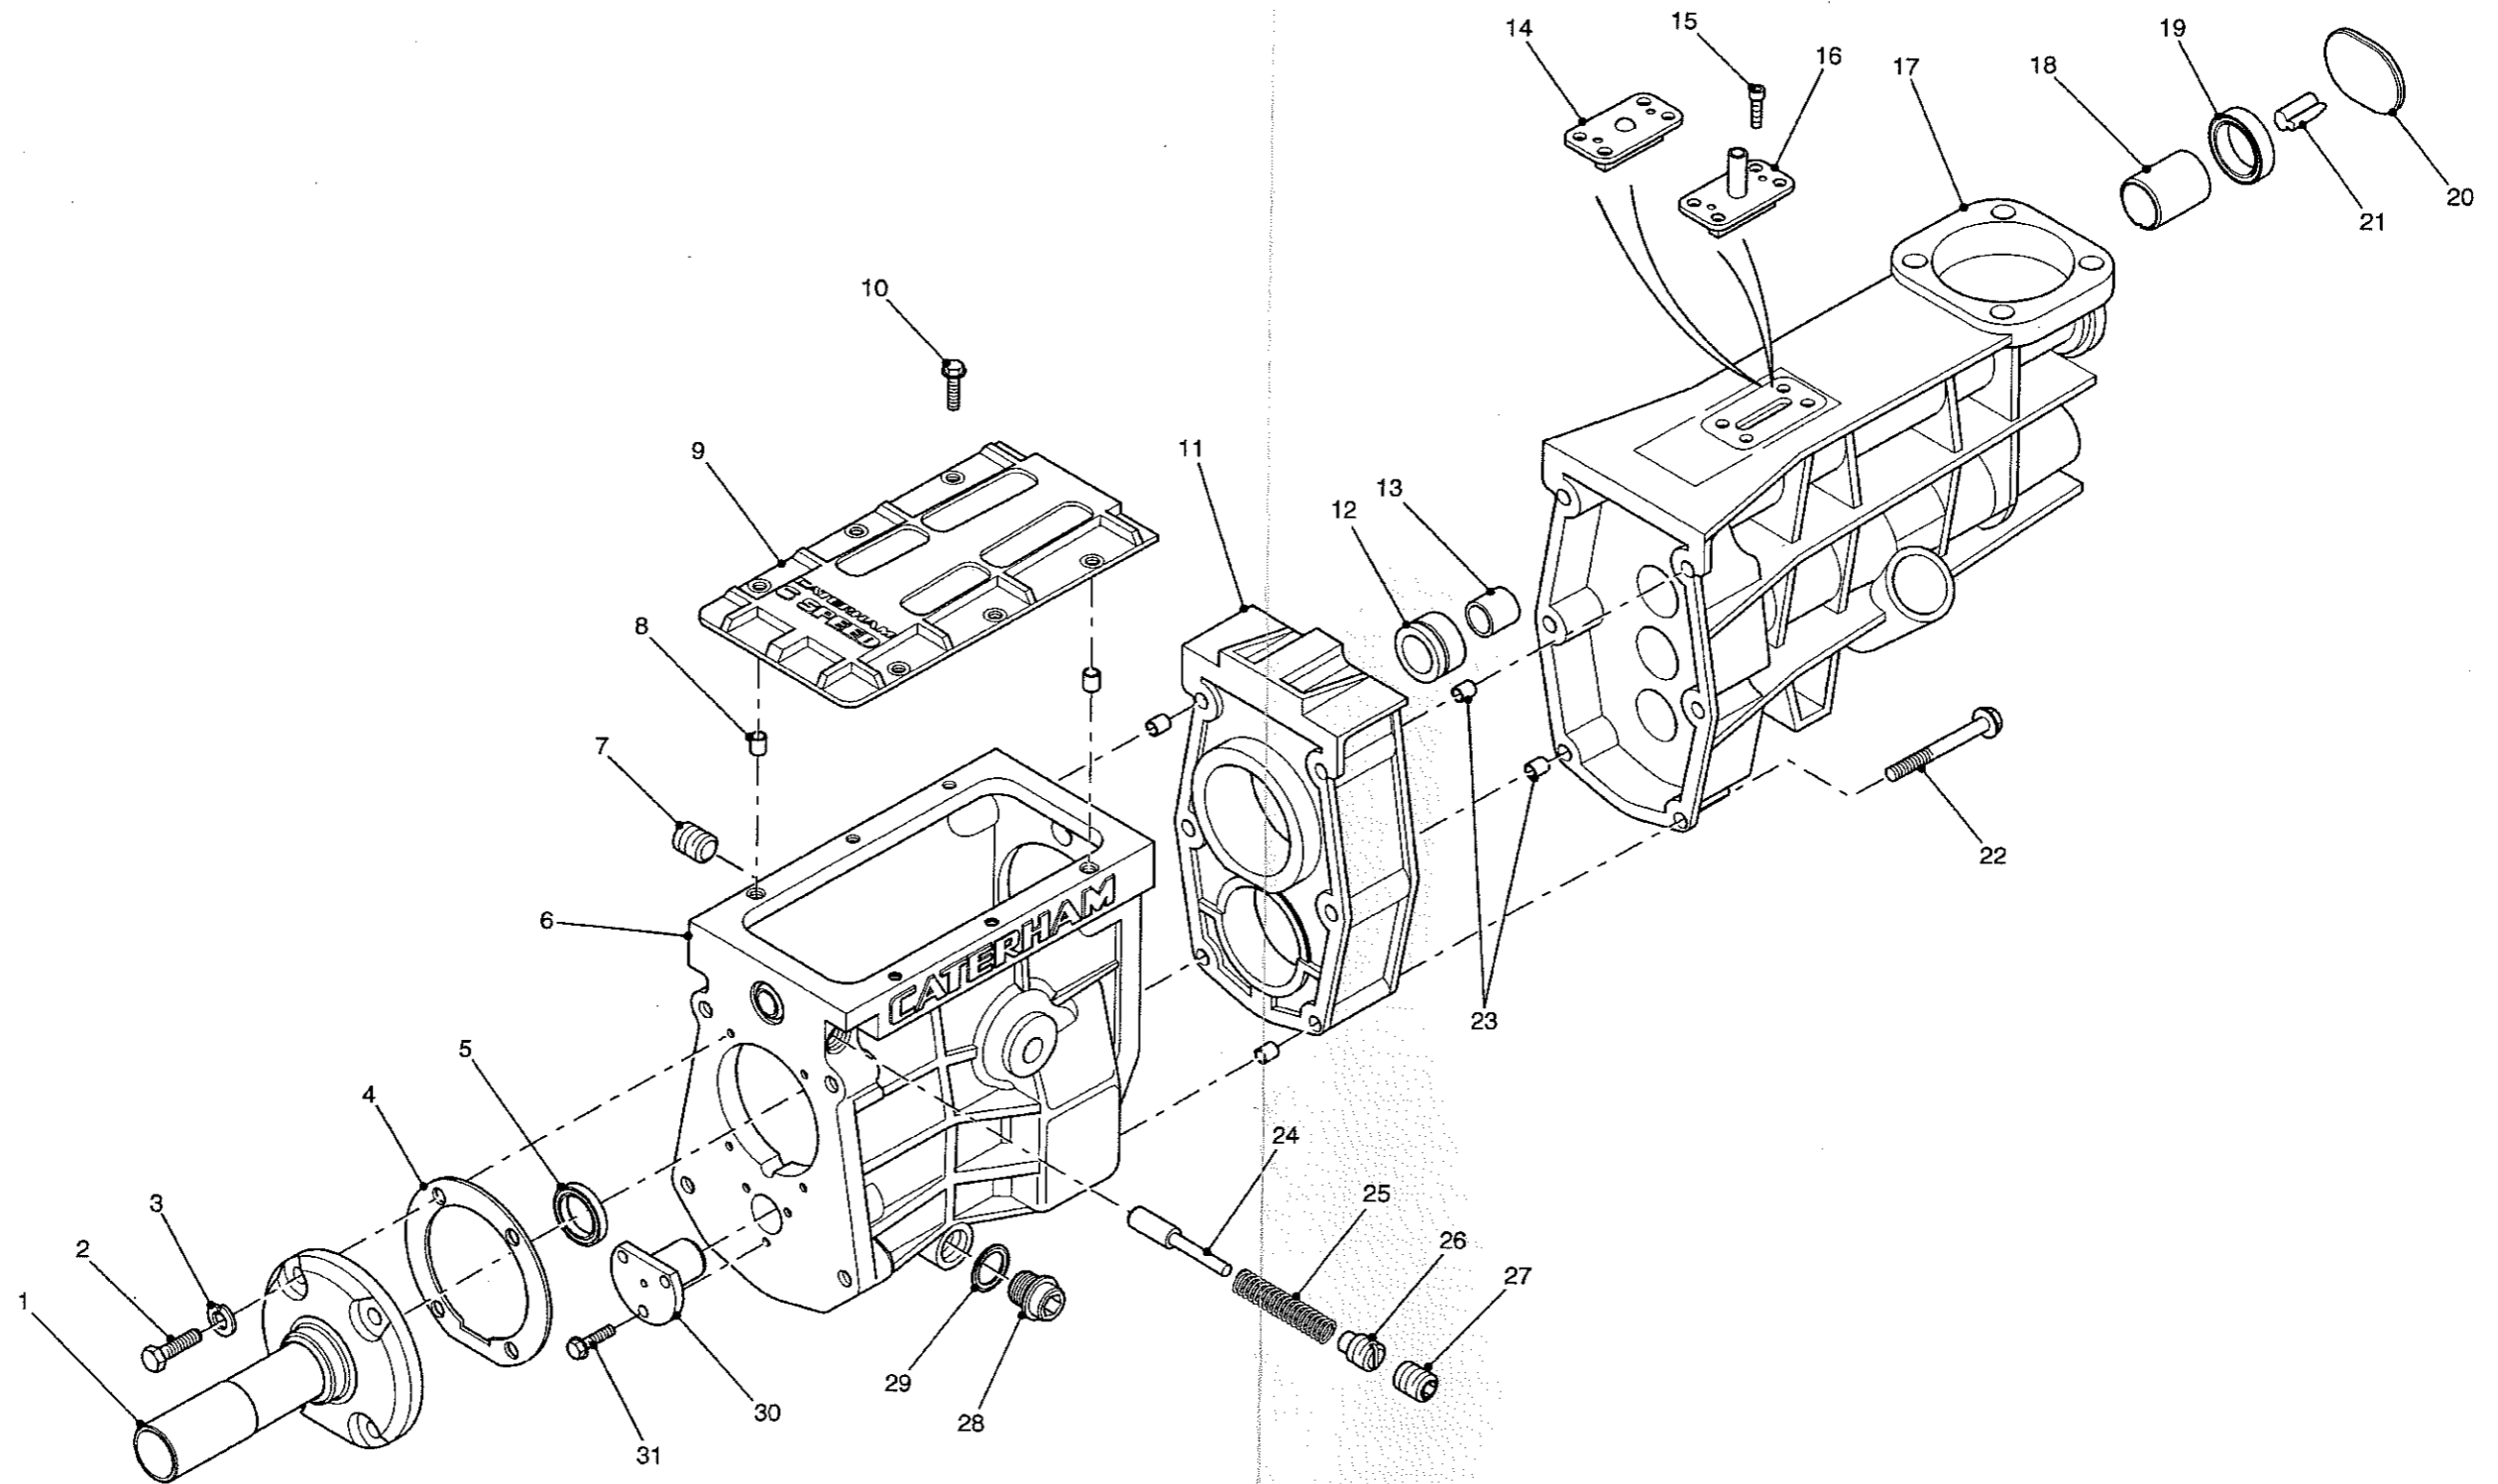

6 SPEED GEARBOX - EXTERNALS

The Caterham logo is a registered trademark of Caterham Cars Ltd.

The illustrations, technical information, data and descriptive text in this issue, to the best of our knowledge, were correct at the time of going to print. The right to change specifications, equipment and instructions at any time, without notice, is reserved as part of the Caterham policy of continuous development and improvement. No liability can be accepted for any inaccuracies or omissions in this publication, although every possible care has been taken to make it as complete and accurate as possible. All rights reserved. No part of this publication may be reproduced without the prior written permission of Caterham Cars Ltd. This document was prepared on behalf of Caterham Cars Ltd by TMS Publications Ltd. 01476 560099.

Issued by :- Caterham Cars Ltd
Kennet Road
Dartford
Kent DA1 4QN
01322 625800
SPARES DEPT - 01322 625801