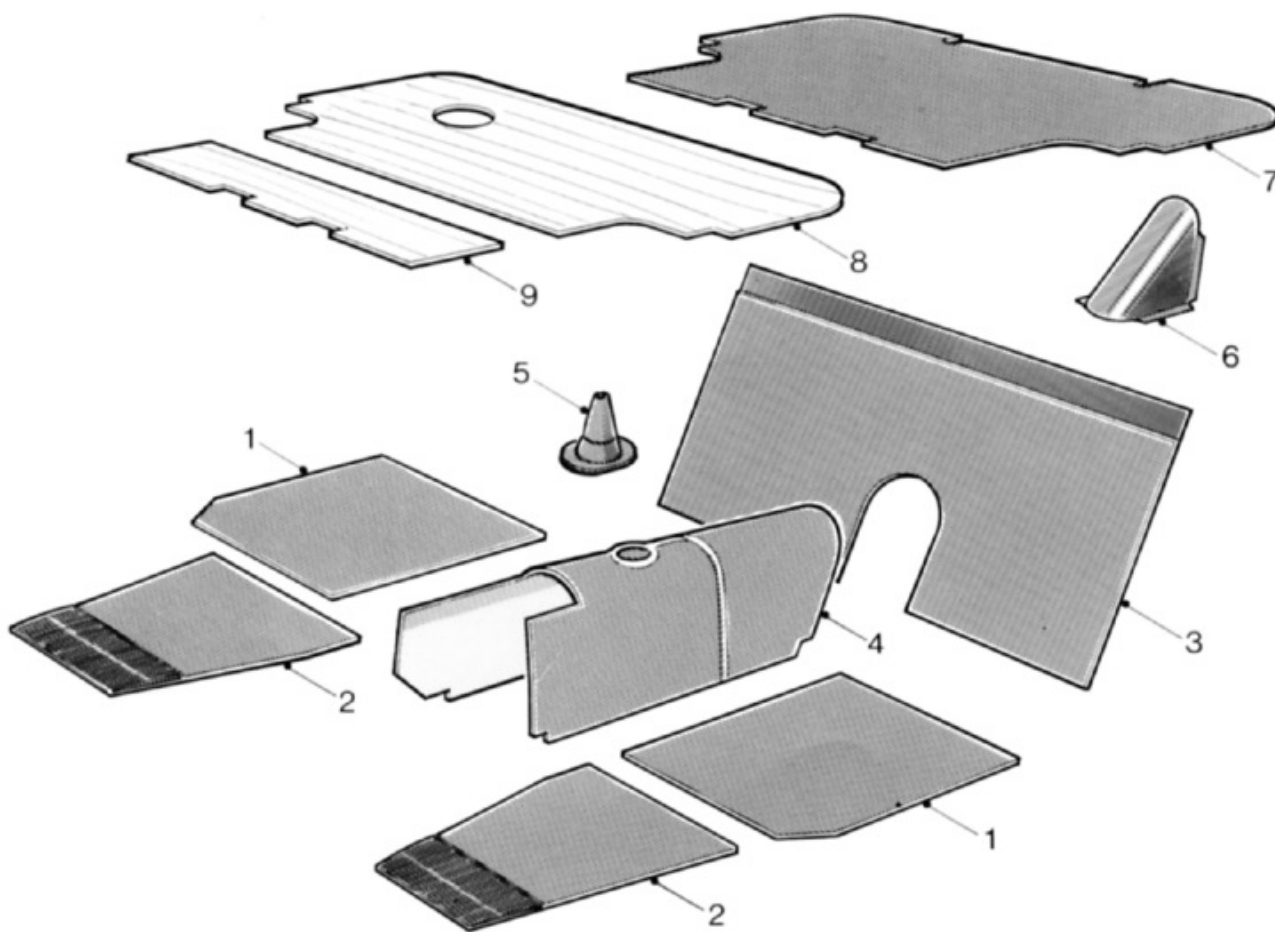

19 INTERIOR TRIM

19 INTERIOR TRIM

ITEM	PART NUMBER	DESCRIPTION	REMARKS
1	77621	Underseat Carpet - (Not Handed)	Long Cockpit
1	79105	Underseat Carpet - (Not Handed)	De Dion → 89
1	79703	Underseat Carpet - Left Hand	De Dion 90 →
1	79704	Underseat Carpet - Right Hand	De Dion 90 →
2	76113	Footwell Carpet - RH - RHD	Short Cockpit
2	76116	Footwell Carpet - LH - RHD	Short Cockpit
2	76119	Footwell Carpet - RH - LHD	Short Cockpit
2	76118	Footwell Carpet - LH - LHD	Short Cockpit
2	76602	Footwell Carpet - RH - RHD	Long Cockpit
2	76603	Footwell Carpet - LH - RHD	Long Cockpit
2	76605	Footwell Carpet - RH - LHD	Long Cockpit
2	76604	Footwell Carpet - LH - LHD	Long Cockpit
2	79101	Footwell Carpet - Not Handed	De Dion → 89
2	79702	Footwell Carpet - Right Hand	De Dion 90 →
2	79701	Footwell Carpet - Left Hand	De Dion 90 →
3	76609	Bulkhead Carpet - Long Cockpit	
3	79109	Bulkhead Carpet - De Dion → 89	
3	79707	Bulkhead Carpet - De Dion 90 →	
4	76131	Tunnel Carpet - Short Cockpit	
4	76606	Tunnel Carpet - Long Cockpit	
4	79106	Tunnel Carpet - De Dion → 89	
4	79705	Tunnel Carpet - De Dion 90 →	
5	6050346	Gear Lever Gaitor - 4 Speed	
5	76714	Gear Lever Gaitor - 5 Speed	Leather
5	76714V	Gear Lever Gaitor - 5 Speed	Vinyl
6	78017	Fuel Filler Cover - Live Axle	Plain Aluminium
6	78017B	Fuel Filler Cover - Live Axle	Black Vinyl
6	79113	Fuel Filler Cover - De Dion	Plain Aluminium
6	79113B	Fuel Filler Cover - De Dion	Black Vinyl
7	76115	Boot Carpet - Short Cockpit	
7	76607	Boot Carpet - Long Cockpit	
7	79108	Boot Carpet - De Dion → 89	
7	79709	Boot Carpet - De Dion 90 →	
8	76114	Boot Board - Short Cockpit	Timber
8	77822	Boot Board - Short Cockpit	Aluminium
8	76608	Boot Board - L/C & B/B → 89	Timber
8	77823	Boot Board - L/C & D/D → 89	Aluminium
* 8	79715	Boot Board - De Dion 90 → Rear	Timber
8	77825	Boot Board - De Dion 90 → Rear	Aluminium
* 9	79714	Boot Board - De Dion 90 → Front	Timber
9	77824	Boot Board - De Dion 90 → Rear	Aluminium
	77643	Arm Rest - Live Axle - Leather	
	77644	Arm Rest - Live Axle - Cloth	
	77654	Arm Rest - De Dion - Leather	
	77655	Arm Rest - De Dion - Cloth	
	78018	Knee Trim Panel - LH	
	78019	Knee Trim Panel - RH	
	77329	Sill Protector - Stainless Steel	
	77664A	Leather Tunnel Top	De Dion Ford