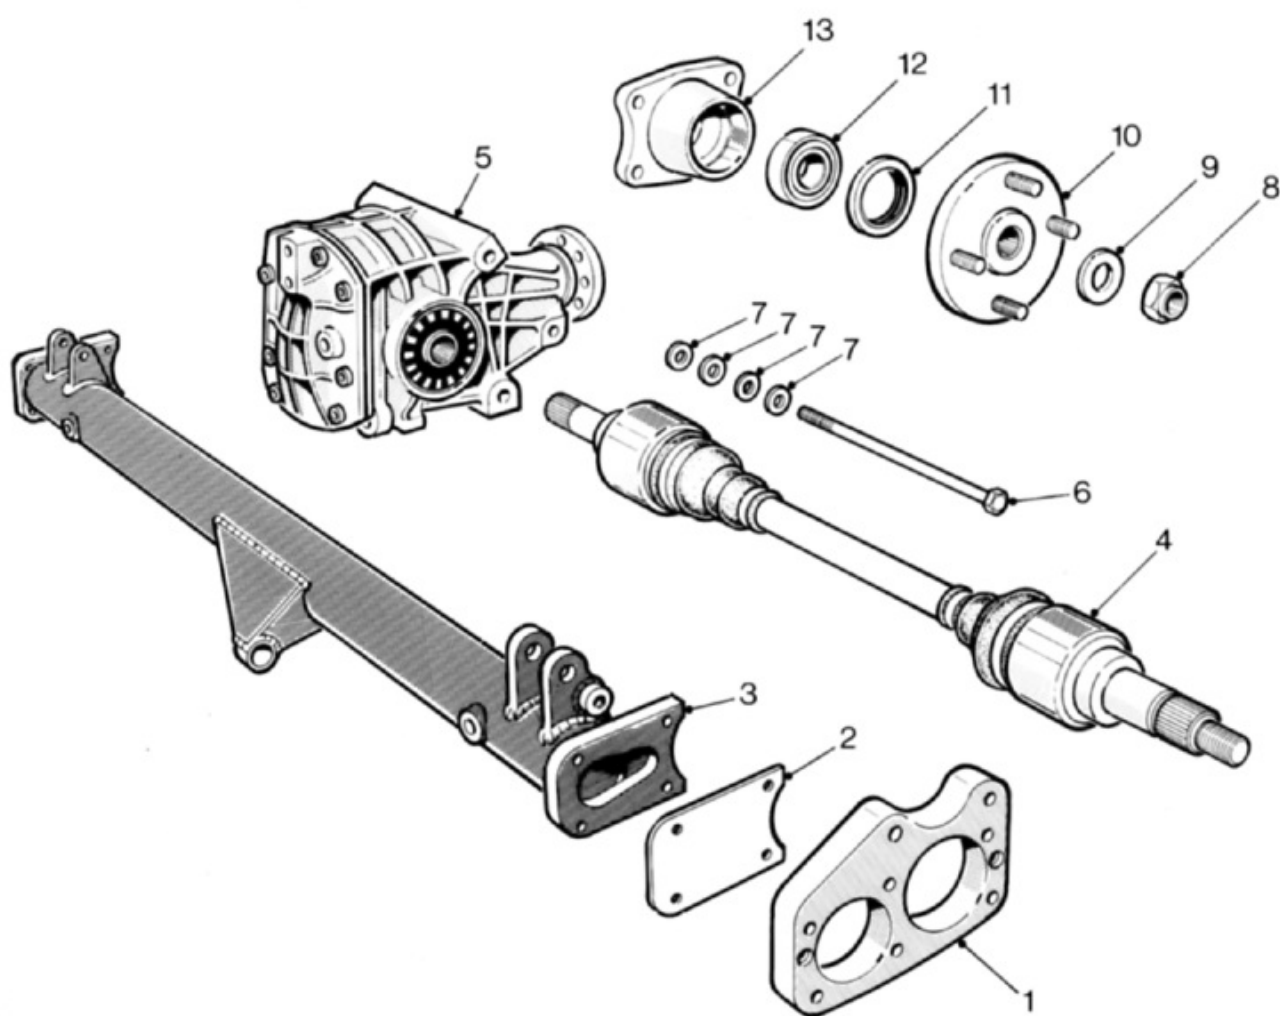

9 DE DION AXLE

9 DE DION AXLE

ITEM	PART NUMBER	DESCRIPTION	REMARKS	
1	79012	Ear - De Dion Tube - Drum Brakes	1990 →	
1	79081	Ear - De Dion Tube - Disc Brakes		
2	79079	Gasket - Aluminium De Dion Tube		
3	79011	De Dion Tube - 1985 - 1989		
3	79018	De Dion Tube - 1990 →		
4	79061	Drive Shaft - LH - De Dion		
4	79062	Drive Shaft - RH - De Dion		
5	1627164	Differential - 3.92 De Dion		
5	6107626	Differential - 3.62 De Dion		
5	1630675	Differential - 3.92 LSD		
5	1619202	Differential - 3.62 LSD		
6	BF1/2x11	Bolt - Differential		
7	79017	Washer - Differential Spacer		
8	6133688	Nut - LH - Drive Shaft	Disc Brakes Drum Brakes	
8	6133689	Nut - RH - Drive Shaft		
9	6102937	Washer - Driveshaft Nut		
10	79078	Drive Flange - De Dion		
10	6156819	Drive Flange - De Dion		
11	1613315	Oil Seal - Rear Hub		
12	675KIT	Wheel Bearing Kit		
13	6102195	Hub - De Dion		
	6118746	Filler Plug - Differential		
	6120335	Wheel Stud - Ford Metric		
	6121831	Breather - Differential		
	79029	Washer - Diff. Isolation		
	79082	Spacer - Brake Caliper to Ear		
	79085	Bolt - Brake Disc to D. Flange		
	1625001	Crown Wheel & Pinion - 3.92		
	1634695	Bolt - Crown Wheel & Pinion		
	6127557	Boot Kit - Drive Shaft		
	6099522	Oil Seal - Front Pinion		
	6118344	Setscrew - Diff/Prop