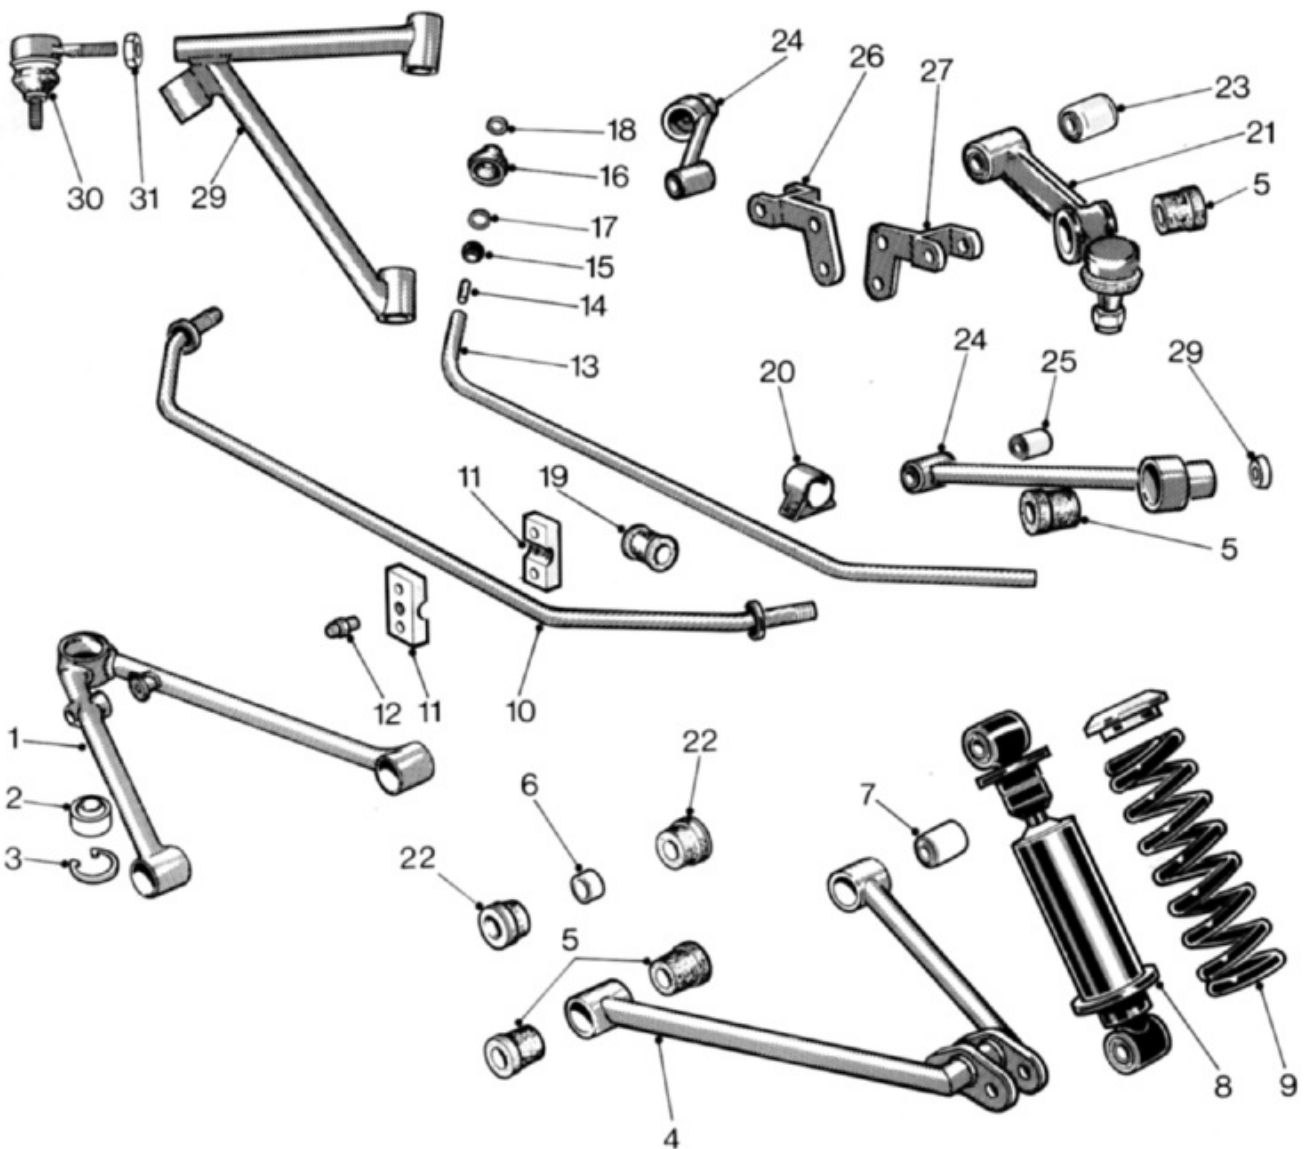

5 FRONT SUSPENSION

5 FRONT SUSPENSION

ITEM	PART NUMBER	DESCRIPTION	REMARKS
1	75513A	Wishbone L/H Lower	Spherical Joint 91 →
1	75514A	Wishbone R/H Lower	Spherical Joint 91 →
2	ABWT10	Spherical Joint - Lower Wishbone	
3	NIA3000-118	Circlip - Lower Wishbone	
4	75115	Wishbone R/H	Not Negative Camber
4	75116	Wishbone L/H	Not Negative Camber
4	75536	Wishbone L/H	Negative Camber
4	75537	Wishbone R/H	Negative Camber
5	Y9	Bush	Single Wishbone
5	Y16	Bush	Twin Wishbone
6	75706	Spacer Y16 Bushes	Twin Wishbone
7	B636/2	Bush - Metalastic	
8	G303-S180	Damper Spax Adjustable	Fixed Seat
8	G775-AS180	Damper Spax Adjustable	Adjustable Seat
8	75515RR	Damper Bilstein - Road	De Dion 91 →
9	75146	Spring - Spax Damper	Live Axle Models Standard
9	79601	Spring - Spax Damper	De Dion → 07/91
9	75517	Spring - Bilstein Damper	De Dion 07/91 →
10	75134	Anti Roll Bar	Live Axle & De Dion → 89
10	75701	Anti Roll Bar	Twin Wishbone 90 → 07/91
11	75135	Clamp - Anti Roll Bar	→ 07/91
12	500098	Grease Nipple	
13	72094	Anti Roll Bar 18mm - De Dion	07/91 → Crossflow
14	72110	Stud - Anti Roll Bar	07/91 → De Dion
15	72107	Ball - Anti Roll Bar	07/91 → De Dion
16	0090549	Dustcover - Anti Roll Bar	07/91 → De Dion
17	0160911	Polyring - Dustcover Large	07/91 → De Dion
18	0160997	Polyring - Dustcover Small	07/91 → De Dion
19	72105	Rubber Mounting 18mm	07/91 → XF, VX - Green
19	72109	Rubber Mounting 5/8"	07/91 → Rover - Red
20	72117	Mounting Bracket	07/91 →
21	75126	Top Link L/H	Not 91 → De Dion
21	75125	Top Link R/H	Not 91 → De Dion
22	Y16	Bush	
23	BP636/2	Bush - Metalastic	
24	75702	Top Half Wishbone	Twin Wishbone
25	S2030A	Bush - Metalastic	
26	75703	Pivot Bracket L/H	Twin Wishbone
27	75704	Pivot Bracket R/H	Twin Wishbone
28	75705	Tapered Washer	
29	72108	Top Wishbone	07/91 → not handed
30	QR1798	Rod End - Wishbone	07/91 →
31	NMPH16 x 1	Lock Nut	07/91 →
	BB18	Bush - Spax Damper	Number on Bush
	M45	Bush - Spax Damper	Number on Bush
	M74	Collet - Spax Damper	
	72093	Spacer - Lower Eye	Bilstein Damper
	75505	Ride Height Spacer - 1mm	Bilstein Road Race
	75506	Ride Height Spacer - 2mm	Bilstein Road Race
	0090166	Seal - Top Link Ball Joint	75125/75126