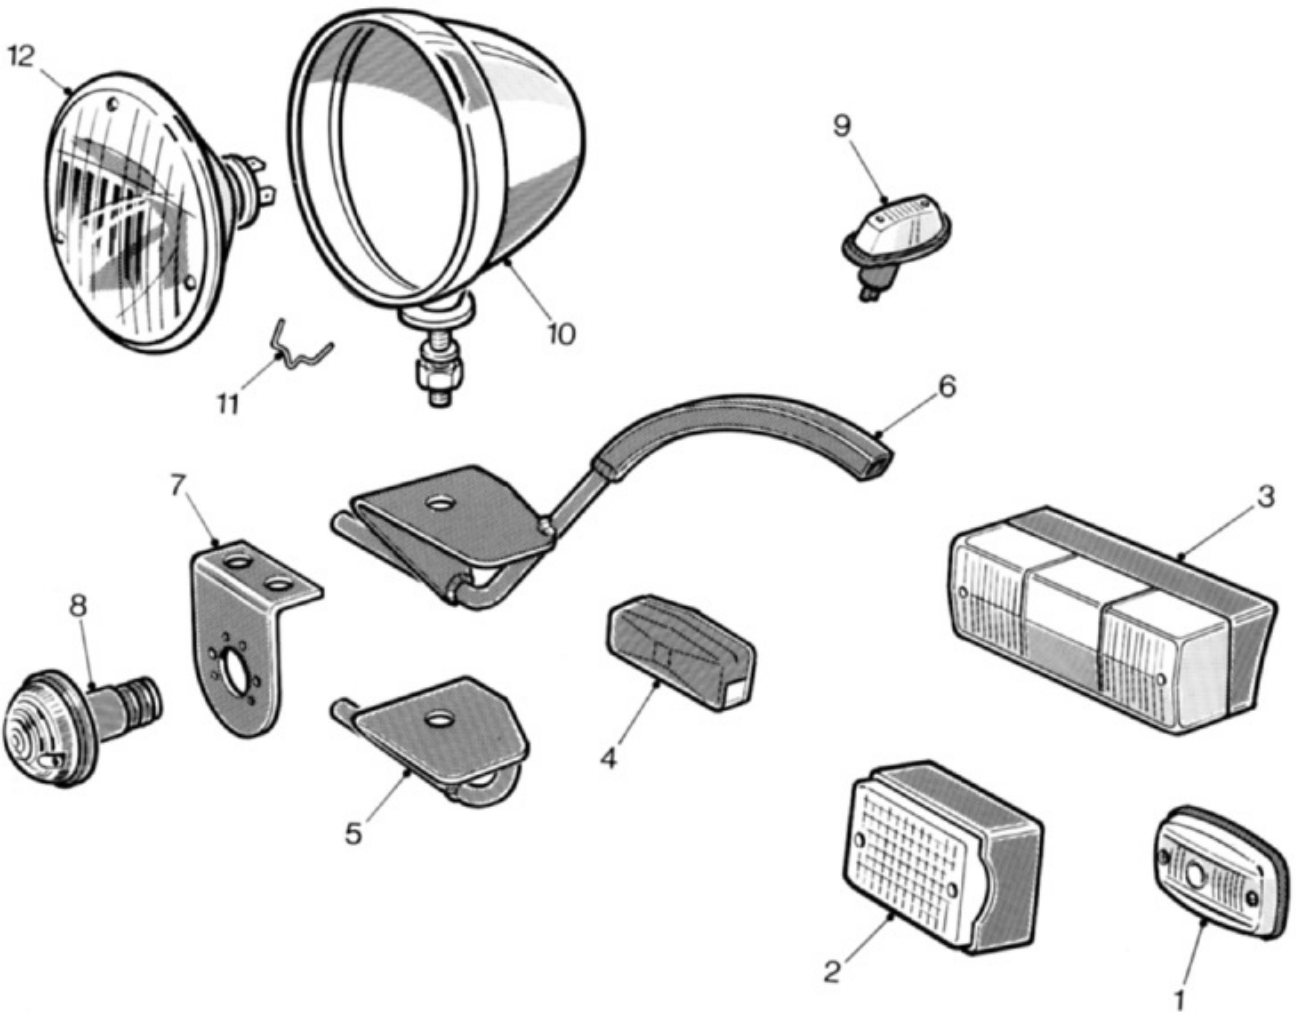

16 LIGHTING EQUIPMENT

16 LIGHTING EQUIPMENT

ITEM	PART NUMBER	DESCRIPTION	REMARKS
1	S3614B	Reverse Light	
2	RF178	Fog Light	
3	9060/00	Rear Light Cluster	
4	860.02.12V	Number Plate Lamp	Black Plastic
4	57511	Number Plate Lamp - Lucas	Chrome
5	78015	Bracket - L/H Headlamp	Cycle Wing
5	78016	Bracket - R/H Headlamp	Cycle Wing
6	76045E	Bracket - L/H Headlamp/wingstay	Flared Wing
6	76046E	Bracket - R/H Headlamp/Wingstay	Flared Wing
7	71113	Flasher Bracket - Universal	
8	L794	Indicator Lamp - Lucas	
8	641.00.12V	Indicator Lamp - → 02/90 Britax	Britax
8	RL 225	Indicator Lamp - 02/90 → L.E.P.	
9	FL 11	Repeater Flasher Lamp	
10	71109	Headlamp Shell - Chrome	
10	61475	Headlamp Shell - Black	
11	504665W10	Clip - Headlamp	
12	AB7033	Headlamp Unit - RHD	
12	LUB362	Headlamp Unit - LHD	
12	M6670058	Headlamp Unit - Cibie RHD	
12	M6670057	Headlamp Unit - Cibie LHD	
12	SB7033	Headlamp Unit - Sealed Beam	Lucas RHD
	18500	Lens - Rear Light Cluster	Japan
	S5039	Lens - Reverse Light	
	RF178L	Lens - Rear Fog Lamp	
	10144	Lens - Rear Light Cluster	
	L794/5451353	Lens - Lucas Indicator	
	10100.6265	Lens - Britax Indicator	
	RL125L	Lens - L.E.P. Indicator	
	54573645	Lens - Repeater Flasher	
	S5012	Plastic Fixing Kit - Reverse Light	
	16212.5	Screw - Rear Light Cluster	
	000011	Stoneguard - Headlamp	
	37801	Dim Dip Control Unit	Tungsten
	37800	Dim Dip Control Unit	Halogen
	553248	Chrome Rim - Lucas Headlamp