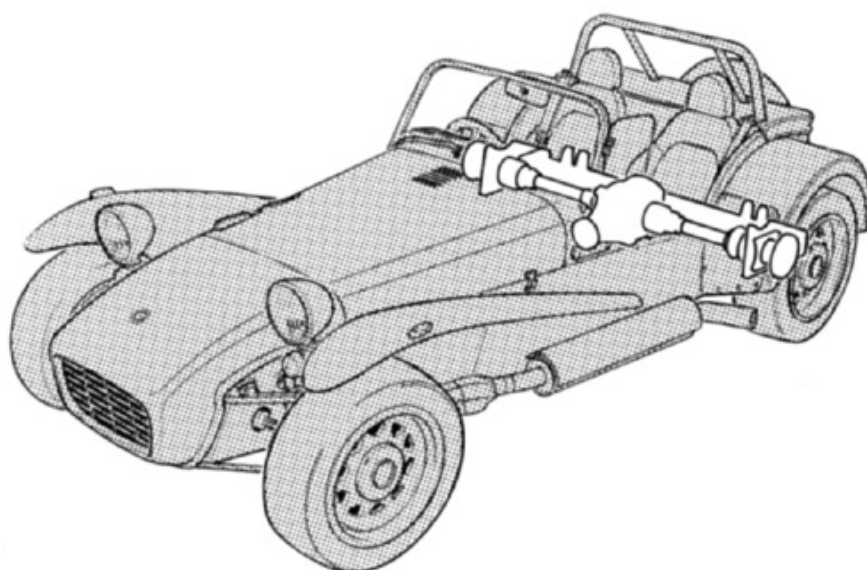

9 DE DION AXLE

9 DE DION AXLE

ITEM	PART NUMBER	DESCRIPTION	REMARKS	
1	79012	Ear - De Dion Tube - Drum Brakes	1990 →	
1	79081	Ear - De Dion Tube - Disc Brakes		
2	79079	Gasket - Aluminium De Dion Tube		
3	79011	De Dion Tube - 1985 - 1989		
3	79018	De Dion Tube - 1990 →		
4	79061	Drive Shaft - LH - De Dion		
4	79062	Drive Shaft - RH - De Dion		
5	1627164	Differential - 3.92 De Dion		
5	6107626	Differential - 3.62 De Dion		
5	1630675	Differential - 3.92 LSD		
5	1619202	Differential - 3.62 LSD		
6	BF1/2x11	Bolt - Differential		
7	79017	Washer - Differential Spacer		
8	6133688	Nut - LH - Drive Shaft	Disc Brakes Drum Brakes	
8	6133689	Nut - RH - Drive Shaft		
9	6102937	Washer - Driveshaft Nut		
10	79078	Drive Flange - De Dion		
10	6156819	Drive Flange - De Dion		
11	1613315	Oil Seal - Rear Hub		
12	675KIT	Wheel Bearing Kit		
13	6102195	Hub - De Dion		
	6118746	Filler Plug - Differential		
	6120335	Wheel Stud - Ford Metric		
	6121831	Breather - Differential		
	79029	Washer - Diff. Isolation		
	79082	Spacer - Brake Caliper to Ear		
	79085	Bolt - Brake Disc to D. Flange		
	1625001	Crown Wheel & Pinion - 3.92		
	1634695	Bolt - Crown Wheel & Pinion		
	6127557	Boot Kit - Drive Shaft		
	6099522	Oil Seal - Front Pinion		
	6118344	Setscrew - Diff/Prop