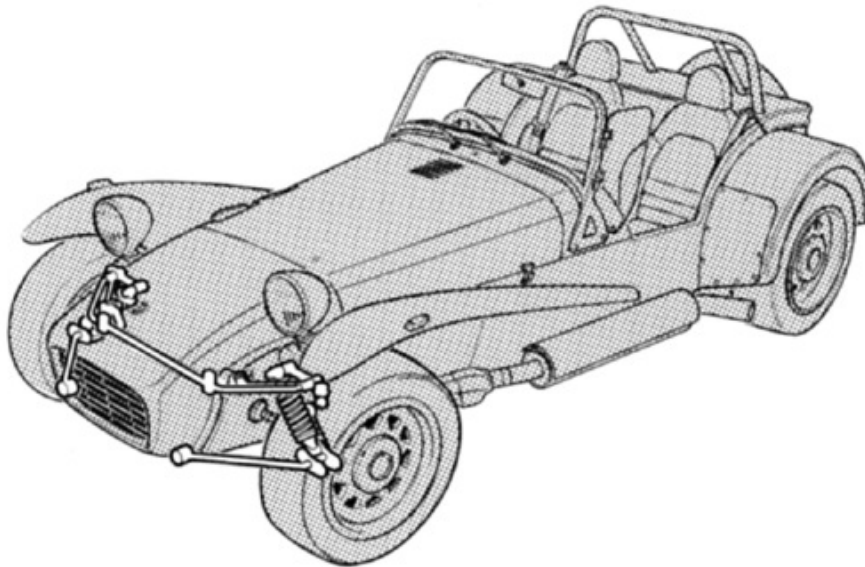

5 FRONT SUSPENSION

5 FRONT SUSPENSION

ITEM	PART NUMBER	DESCRIPTION	REMARKS
1	75513A	Wishbone L/H Lower	Spherical Joint 91 →
1	75514A	Wishbone R/H Lower	Spherical Joint 91 →
2	ABWT10	Spherical Joint - Lower Wishbone	
3	NIA3000-118	Circlip - Lower Wishbone	
4	75115	Wishbone R/H	Not Negative Camber
4	75116	Wishbone L/H	Not Negative Camber
4	75536	Wishbone L/H	Negative Camber
4	75537	Wishbone R/H	Negative Camber
5	Y9	Bush	Single Wishbone
5	Y16	Bush	Twin Wishbone
6	75706	Spacer Y16 Bushes	Twin Wishbone
7	B636/2	Bush - Metalastic	
8	G303-S180	Damper Spax Adjustable	Fixed Seat
8	G775-AS180	Damper Spax Adjustable	Adjustable Seat
8	75515RR	Damper Bilstein - Road	De Dion 91 →
9	75146	Spring - Spax Damper	Live Axle Models Standard
9	79601	Spring - Spax Damper	De Dion → 07/91
9	75517	Spring - Bilstein Damper	De Dion 07/91 →
10	75134	Anti Roll Bar	Live Axle & De Dion → 89
10	75701	Anti Roll Bar	Twin Wishbone 90 → 07/91
11	75135	Clamp - Anti Roll Bar	→ 07/91
12	500098	Grease Nipple	
13	72094	Anti Roll Bar 18mm - De Dion	07/91 → Crossflow
14	72110	Stud - Anti Roll Bar	07/91 → De Dion
15	72107	Ball - Anti Roll Bar	07/91 → De Dion
16	0090549	Dustcover - Anti Roll Bar	07/91 → De Dion
17	0160911	Polyring - Dustcover Large	07/91 → De Dion
18	0160997	Polyring - Dustcover Small	07/91 → De Dion
19	72105	Rubber Mounting 18mm	07/91 → XF, VX - Green
19	72109	Rubber Mounting 5/8"	07/91 → Rover - Red
20	72117	Mounting Bracket	07/91 →
21	75126	Top Link L/H	Not 91 → De Dion
21	75125	Top Link R/H	Not 91 → De Dion
22	Y16	Bush	
23	BP636/2	Bush - Metalastic	
24	75702	Top Half Wishbone	Twin Wishbone
25	S2030A	Bush - Metalastic	
26	75703	Pivot Bracket L/H	Twin Wishbone
27	75704	Pivot Bracket R/H	Twin Wishbone
28	75705	Tapered Washer	
29	72108	Top Wishbone	07/91 → not handed
30	QR1798	Rod End - Wishbone	07/91 →
31	NMPH16 x 1	Lock Nut	07/91 →
	BB18	Bush - Spax Damper	Number on Bush
	M45	Bush - Spax Damper	Number on Bush
	M74	Collet - Spax Damper	
	72093	Spacer - Lower Eye	Bilstein Damper
	75505	Ride Height Spacer - 1mm	Bilstein Road Race
	75506	Ride Height Spacer - 2mm	Bilstein Road Race
	0090166	Seal - Top Link Ball Joint	75125/75126