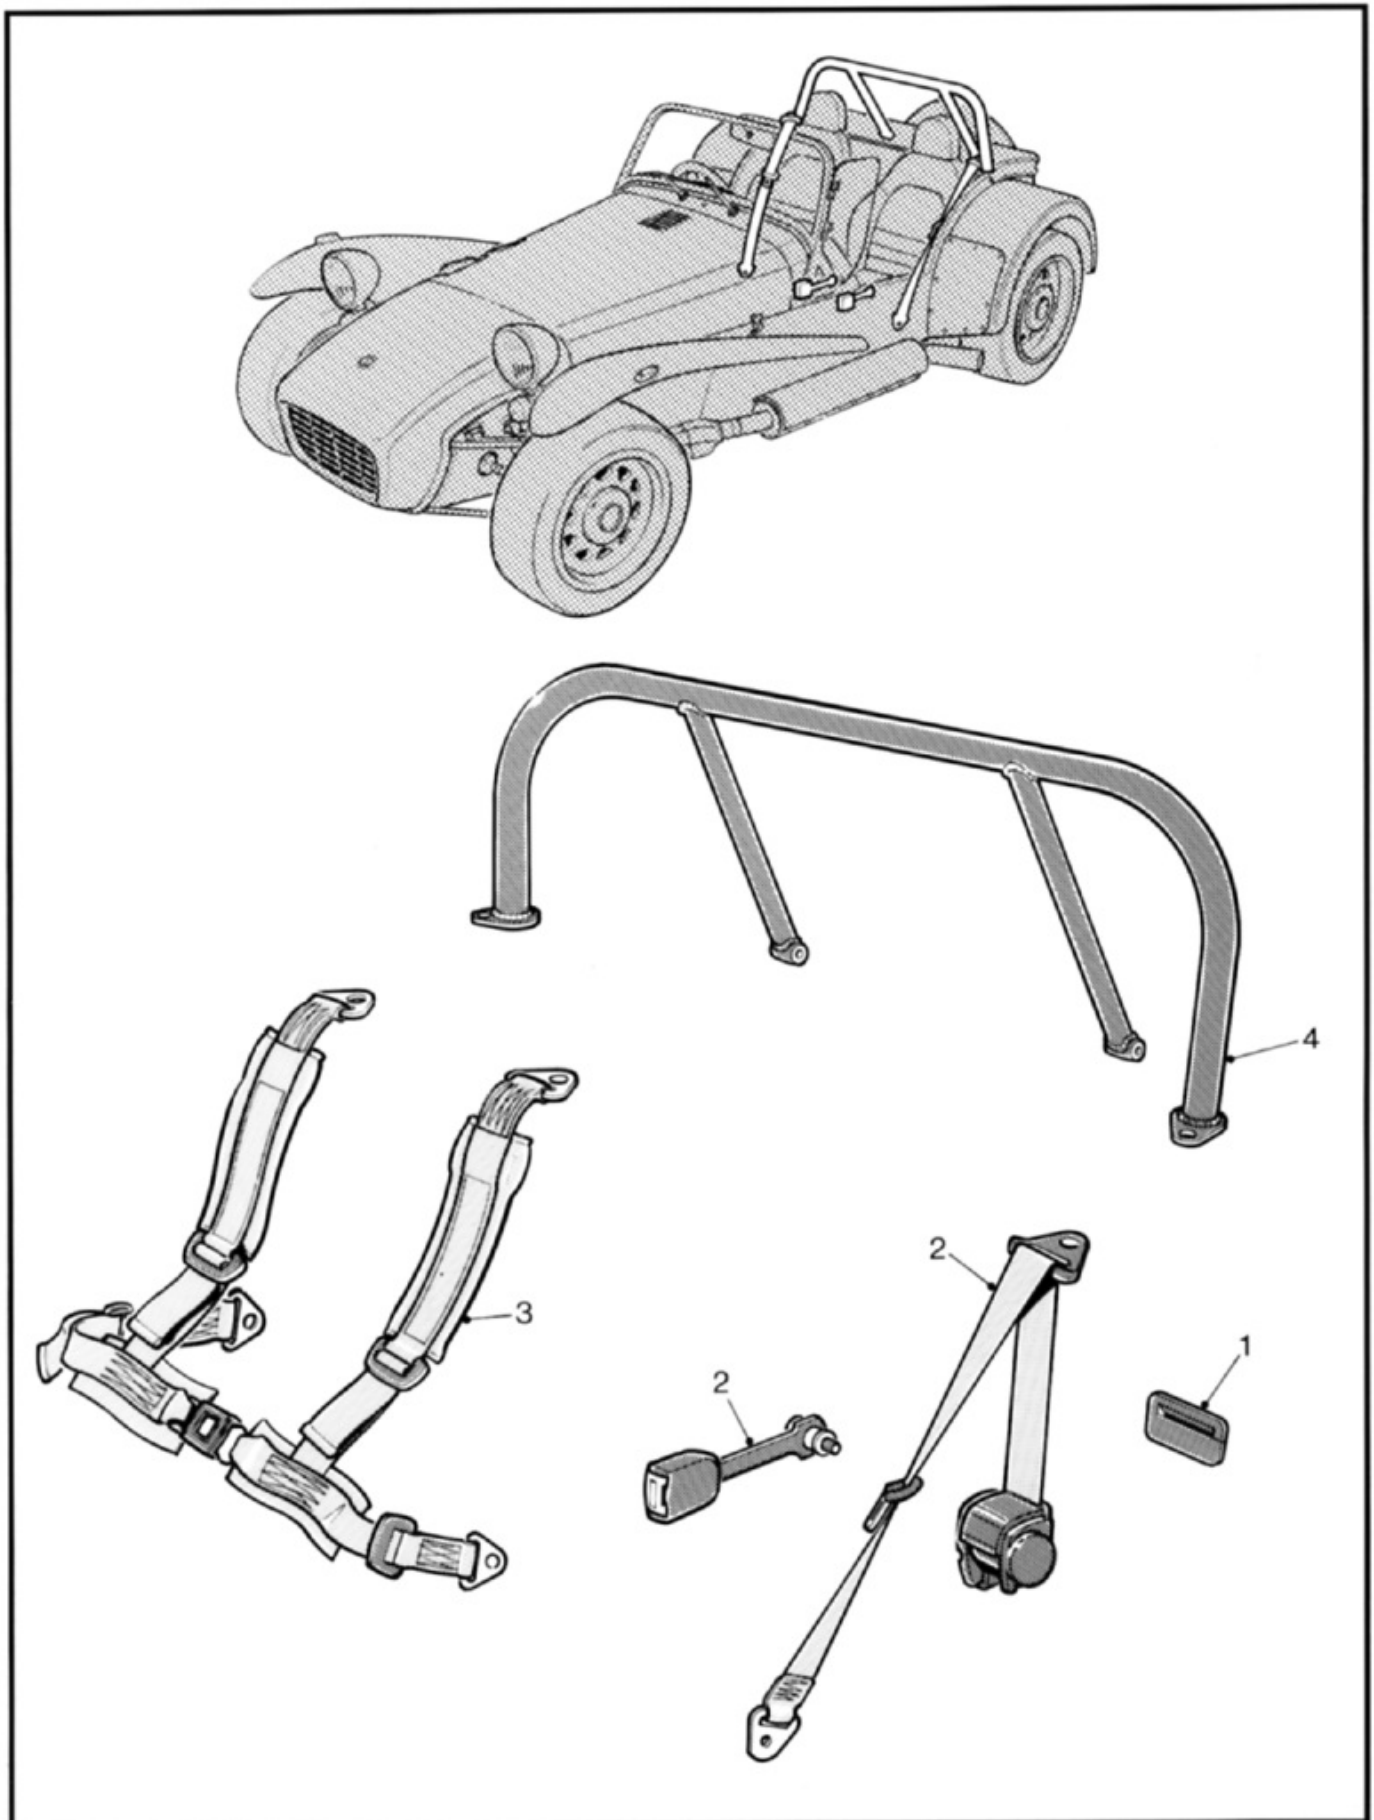

18 SAFETY EQUIPMENT

18 SAFETY EQUIPMENT

ITEM	PART NUMBER	DESCRIPTION	REMARKS
1	6085480	Guide - Seat Belt Webbing	Inertia Reel
2	603514 06/00	Seat Belt - Inertia Reel	90 → De Dion
2	AB7-021	Seat Belt - Static	
3	CGM4BL	Seat Belt - Luke 4 Point	Black
3	CGM4B	Seat Belt - Luke 4 Point	Blue
3	CGM4R	Seat Belt - Luke 4 Point	Red
3	CPR6Black	Seat Belt - Luke 6 Point	Black
3	CPR6Blue	Seat Belt - Luke 6 Point	Blue
3	CPR6Red	Seat Belt - Luke 6 Point	Red
* 4	77414	Roll Bar - Short Cockpit	Standard
* 4	77617	Roll Bar - Long Cockpit	Standard
* 4	79039	Roll Bar - De Dion → 1989	Standard
* 4	79037	Roll Bar - De Dion 1990 →	Standard
4	77426	Roll Bar - Short Cockpit	F.I.A.
4	79035	Roll Bar - All L/C & D/D → 89	F.I.A.
4	79032	Roll Bar - De Dion 90 → RHD	F.I.A.
4	79033	Roll Bar - De Dion 90 → LHD	F.I.A.
	77417	Securing Block - → 90 F.I.A.	
	79047	Strut - F.I.A. Roll Bar	
	77849	Head Rest - F.I.A. Roll Bar	